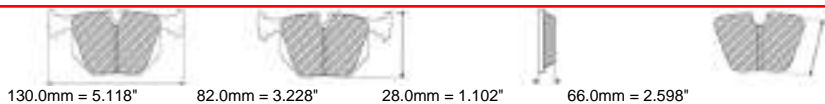

FRP3059

MATERIAL AVAILABILITY						
H	C	R	W	WB	Z	ZB
		✓	✗			

CROSS REFERENCE	
AP RACING	CP2749D66 (28 mm)
HAWK	HB106
HAWK	HB224
MINTEX	1247
PAGID	1218
PFC	7702
Raybestos	DR500
Wilwood	9425
Wilwood	9428