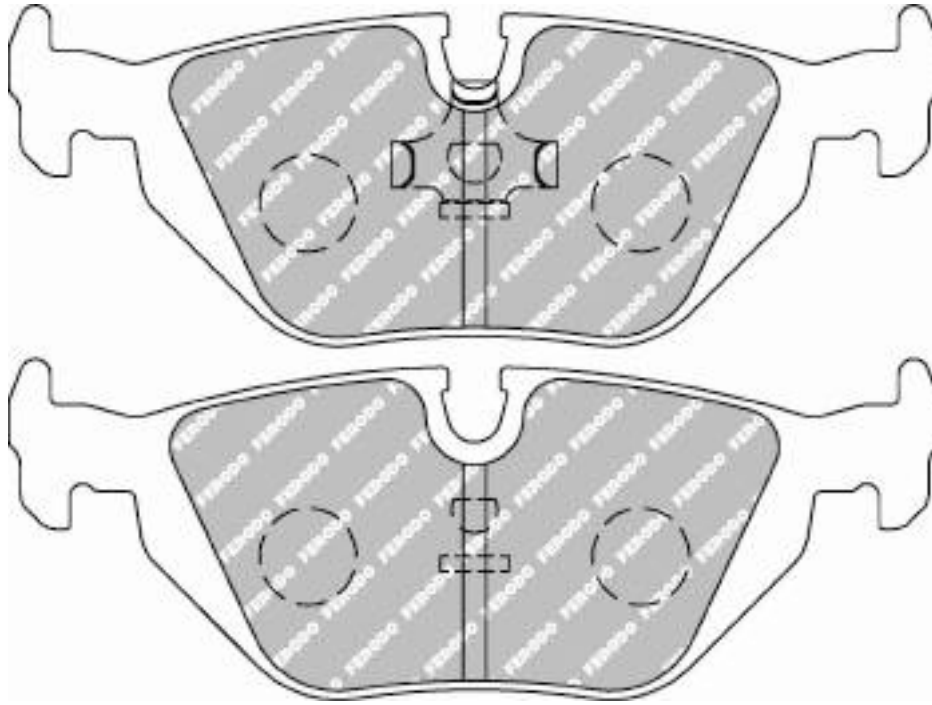

FCP850

WVA No: 20180 16,80

FMSI No: D396

123.3mm = 4.854"

43.6mm = 1.717"

16.0mm = 0.630"

40.3mm = 1.587"

BMW Rear, CITROEN Rear, FIAT Rear, LANCIA Rear, PEUGEOT Rear

MATERIAL AVAILABILITY

H	C	R	W	WB	Z	ZB
✓		✓	✓		✓	

CROSS REFERENCE

BREMBO	07.8301.69
CL BRAKES	4032
FMSI	D396
FMSI	D692
FMSI	D763
HAWK	HB227 0,63
MINTEX	MDB1572
PAGID	8035
PFC	0396.XX
WVA	20180 16,80