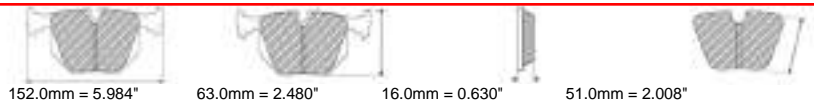

FRP3081

MITSUBISHI Front

ALSO AVAILABLE		
SHAPE	TH. MM	NOTES
FRP3142		For Alcon Kits with caliper pin guides

CROSS REFERENCE	
ALCON	PNF4497X607.4
ALCON	PNF4497X617.4

MATERIAL AVAILABILITY						
H	C	R	W	WB	Z	ZB
✓		✓	✉		✉	

FRP3082

MITSUBISHI Rear

MATERIAL AVAILABILITY						
H	C	R	W	WB	Z	ZB
✓		✓	✉		✉	

CROSS REFERENCE	
ALCON	PNF4498X703.4
ALCON	PNF4498X705.4
PAGID	8050