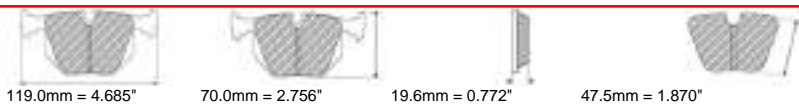

FCP775

WVA No: 20168 19,60

FMSI No: D227