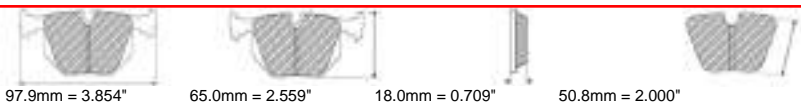

FCP451

WVA No: 20877 17,50

FMSI No: D345

FERRARI Front / Rear, MASERATI Rear, PORSCHE Front / Rear