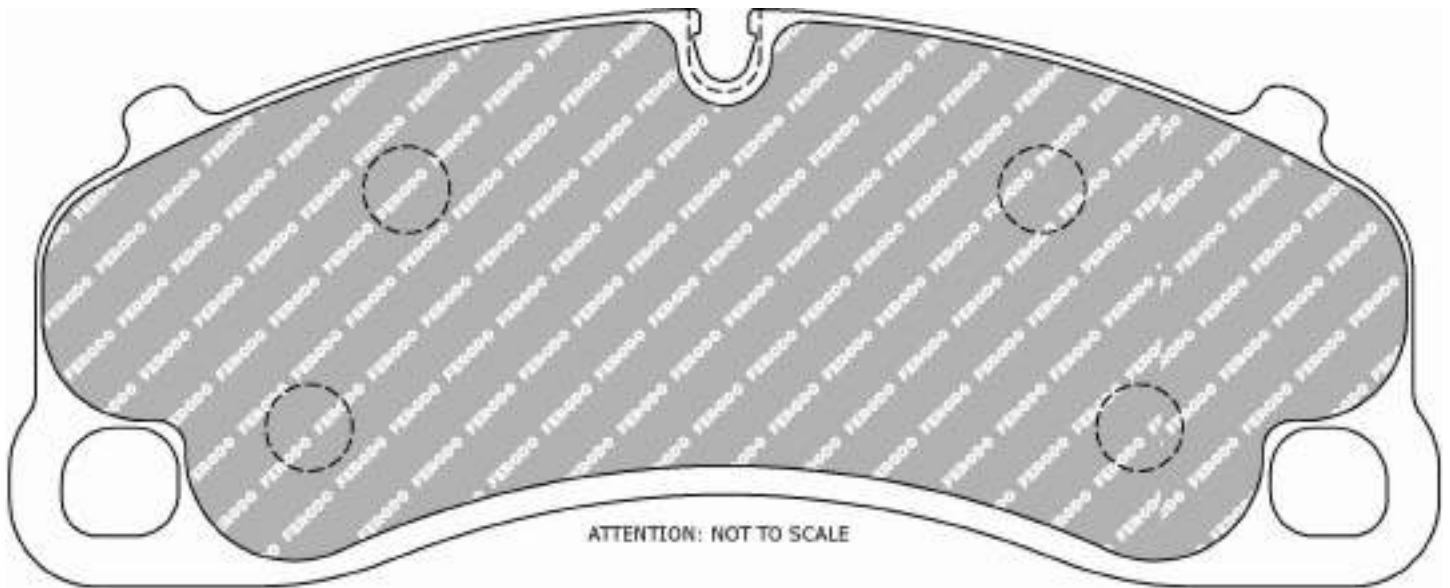

FCP4664

198.3mm = 7.807"

80.0mm = 3.150"

16.6mm = 0.654"

62.0mm = 2.441"

FMSI No: D1741

PORSCHE Front

MATERIAL AVAILABILITY						
H	C	R	W	WB	Z	ZB
✓			✓		✗	✓