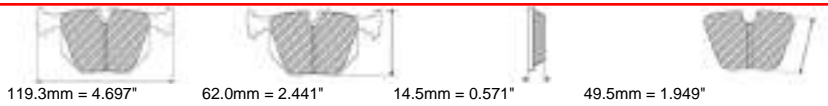

FCP986

WVA No: 21307 14,50

FMSI No: D460