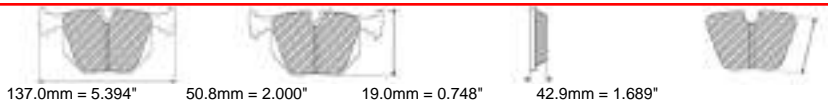

FCP1399

WVA No: 23954 19,00 (Ex 23599)