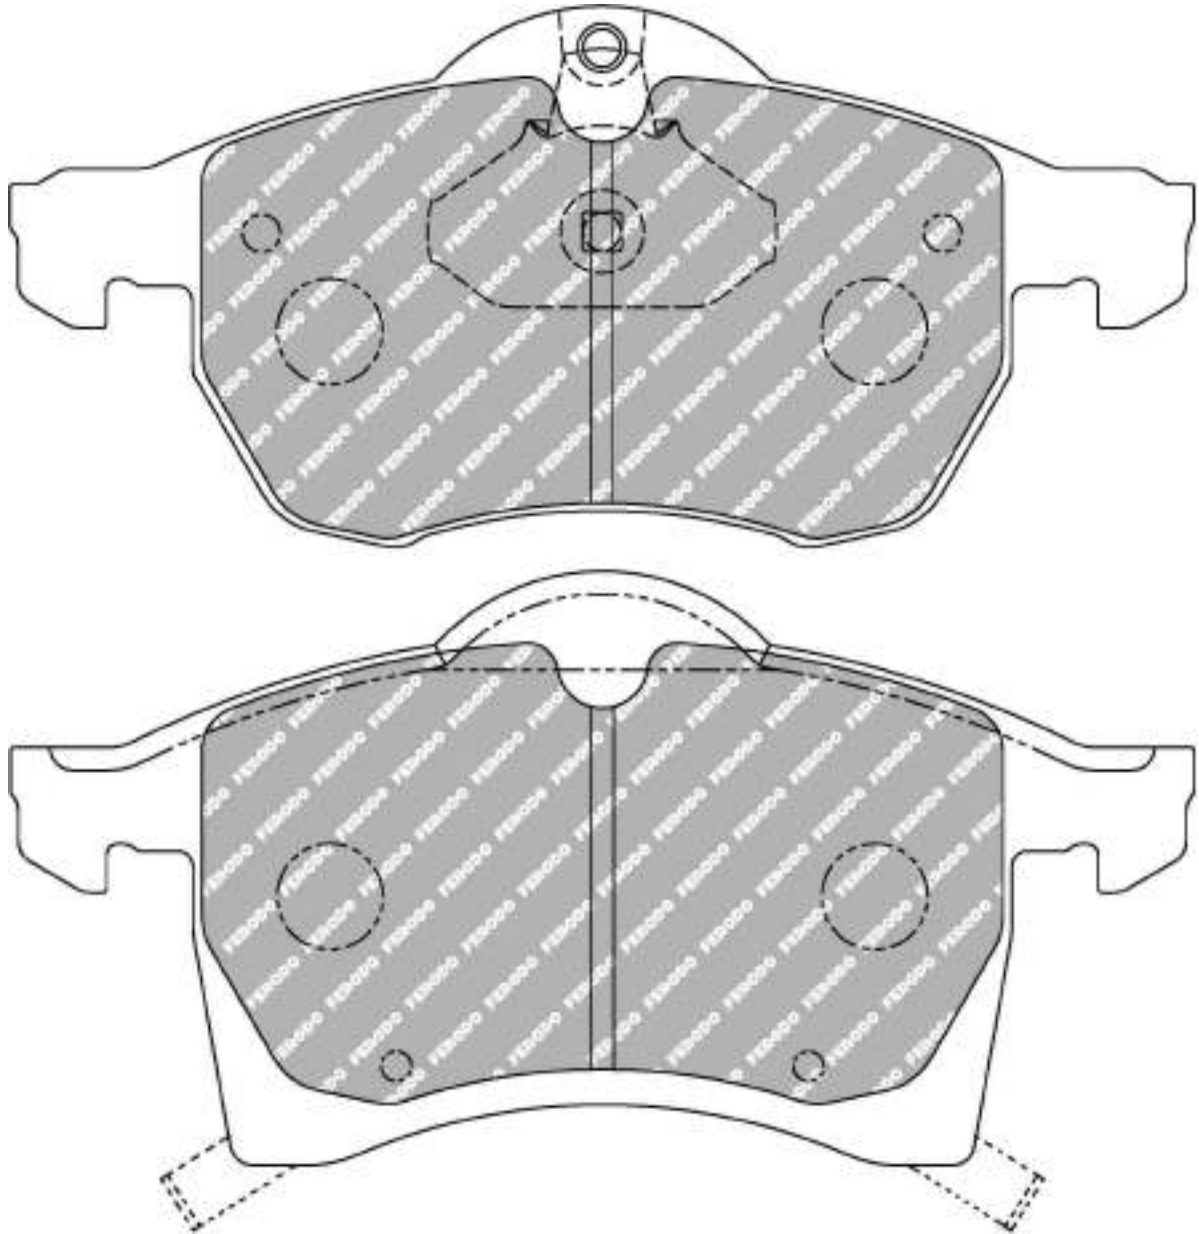

WVA No: 23057 20,00

155.5mm = 6.122"
156.5mm = 6.161"

71.4mm = 2.811"
78.5mm = 3.091"

19.4mm = 0.764"
19.4mm = 0.764"

56.7mm = 2.232"
56.7mm = 2.232"

CHEVROLET Front, OPEL Front, VAUXHALL Front

MATERIAL AVAILABILITY						
H	C	R	W	WB	Z	ZB
✓						