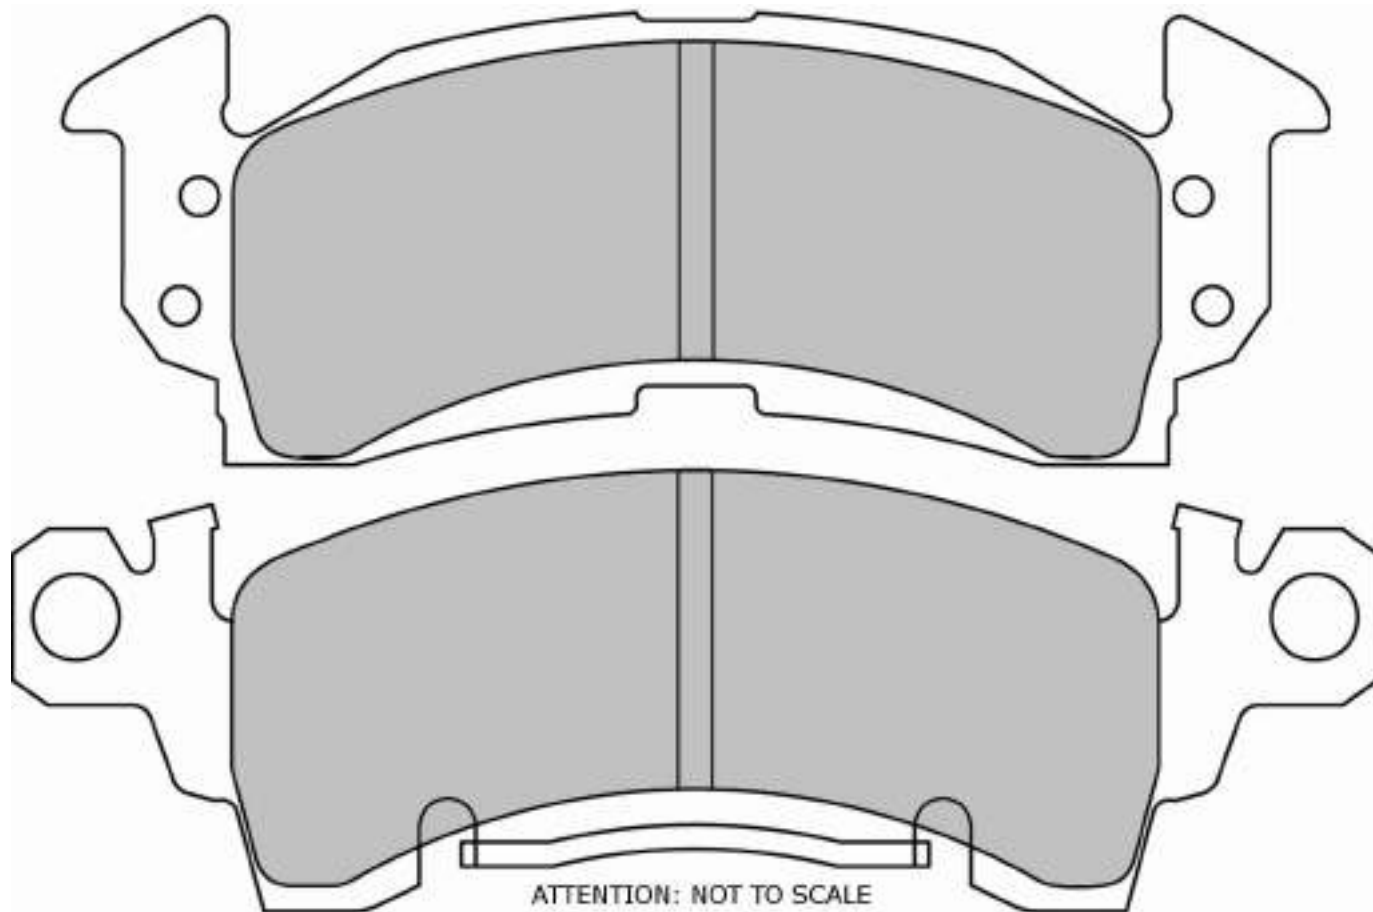

FMSI No: D052

BUICK Front / Rear, CADILLAC Front, CHEVROLET Front, JEEP Front, OLDSMOBILE Front, PONTIAC Front