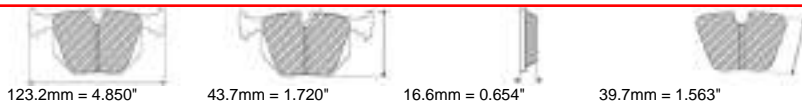

FCP1301

WVA No: 21934 17,30

FMSI No: D692