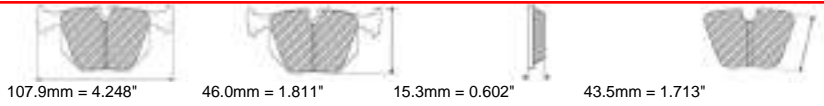

FCP1280

MITSUBISHI Rear

MATERIAL AVAILABILITY						
H	C	R	W	WB	Z	ZB
✓		✓	✉			

CROSS REFERENCE	
ALCON	PNF0084X232.4
MINTEX	MDB1693
PAGID	2445