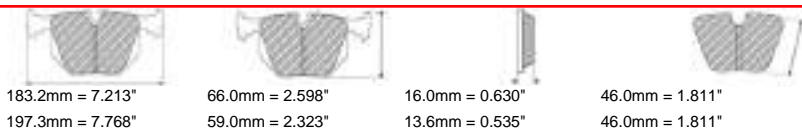

FRP3057

FMSI No: D052

BUICK Front / Rear, CADILLAC Front, CHEVROLET Front, JEEP Front, OLDSMOBILE Front, PONTIAC Front

MATERIAL AVAILABILITY						
H	C	R	W	WB	Z	ZB
✓		✉	✓		✓	

CROSS REFERENCE	
FMSI	D052
FMSI	D313
FMSI	D52
HAWK	HB103 0,59
MINTEX	MTX1594
PAGID	1594USA
PFC	0052.XX
Raybestos	DR52