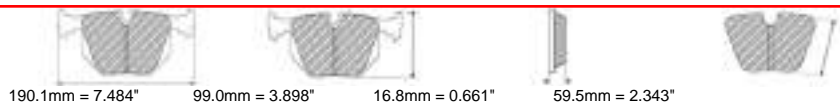

FCP1625

WVA No: 23692