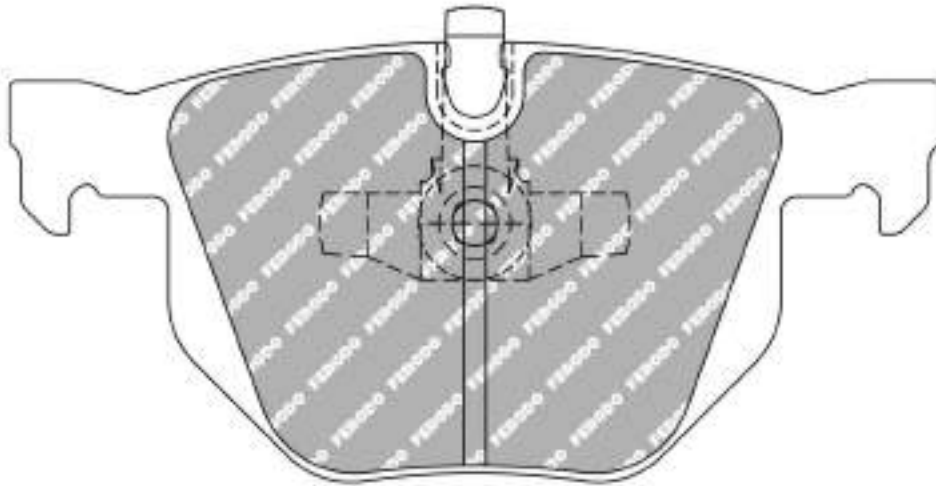

FCP1808

WVA No: 23550 17,00

FMSI No: D1170

123.2mm = 4.850"
123.2mm = 4.850"

59.0mm = 2.323"
57.9mm = 2.280"

16.4mm = 0.646"
16.4mm = 0.646"

54.8mm = 2.157"
54.8mm = 2.157"

BMW Rear

MATERIAL AVAILABILITY						
H	C	R	W	WB	Z	ZB
✓						

CROSS REFERENCE	
EBC	DP21588
FMSI	D1170
HAWK	HB624x.642
MINTEX	MDB2717
PAGID	8051
WVA	23550 17,00