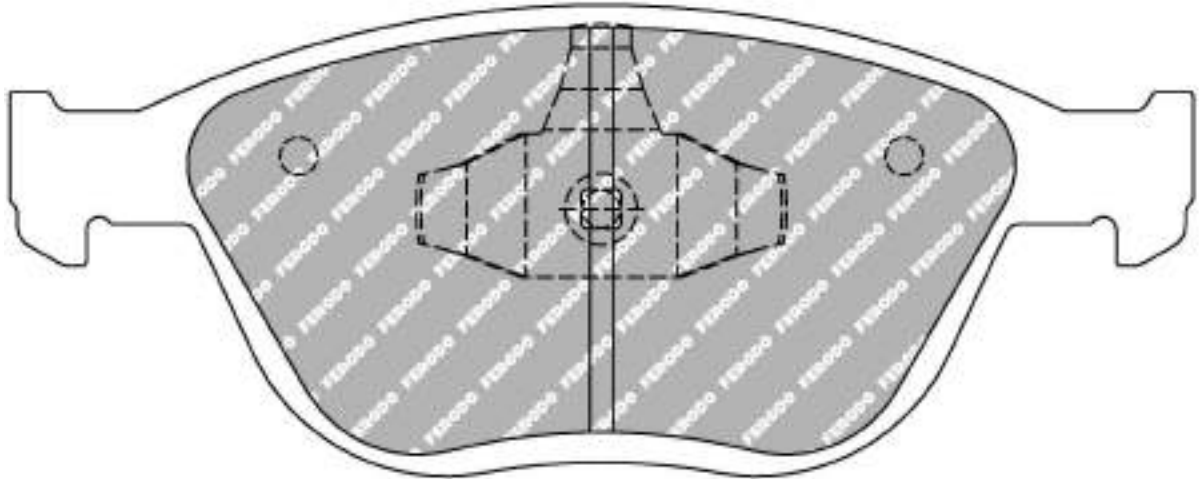

FCP1568

156.5mm = 6.161"
156.5mm = 6.161"

67.5mm = 2.657"
62.0mm = 2.441"

17.8mm = 0.701"
18.2mm = 0.717"

53.5mm = 2.106"
53.5mm = 2.106"

FMSI No: D970

FORD Front, MERCEDES Rear

MATERIAL AVAILABILITY

H	C	R	W	WB	Z	ZB
✓		✓				

CROSS REFERENCE

BREMBO	07.8301.92
FMSI	D970
HAWK	HB449 0,679