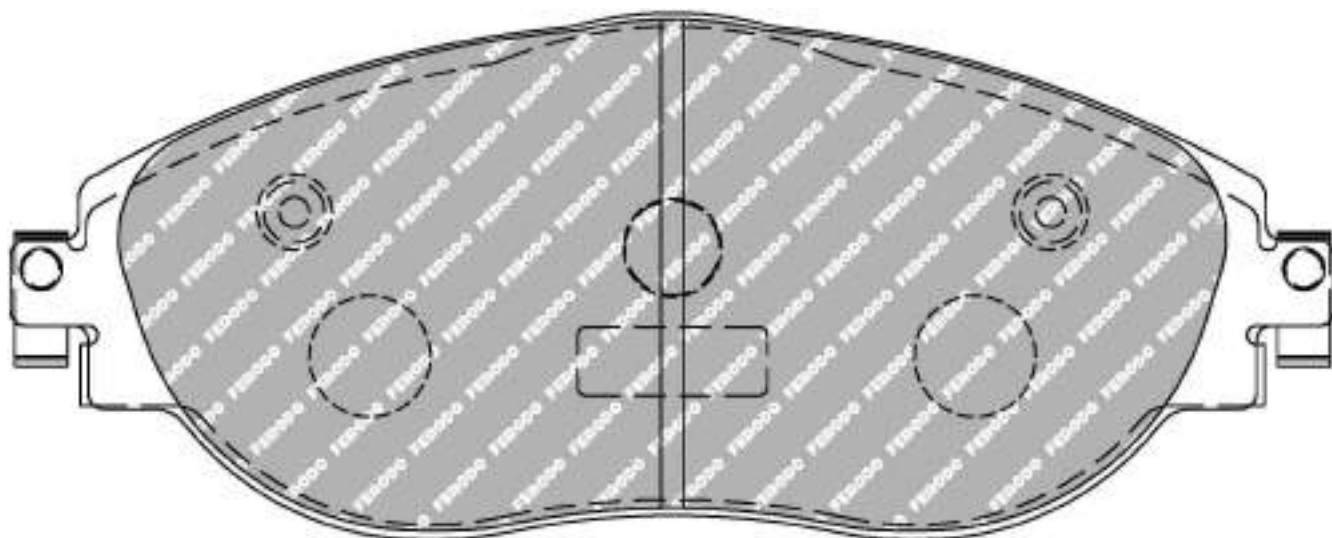

FCP4425

WVA No: 24738 19,8

175.2mm = 6.898"

69.5mm = 2.736"

19.8mm = 0.780"

64.5mm = 2.539"

AUDI Front, SEAR Front, SEAT Front, SKODA Front, VOLKSWAGEN Front

N.B. The two side clips must be opened in order to create a sufficient tension between pad and caliper to avoid pad movement

MATERIAL AVAILABILITY						
H	C	R	W	WB	Z	ZB
✓						

CROSS REFERENCE	
MINTEX	MDB3173
PAGID	8201
WVA	24738 19,8