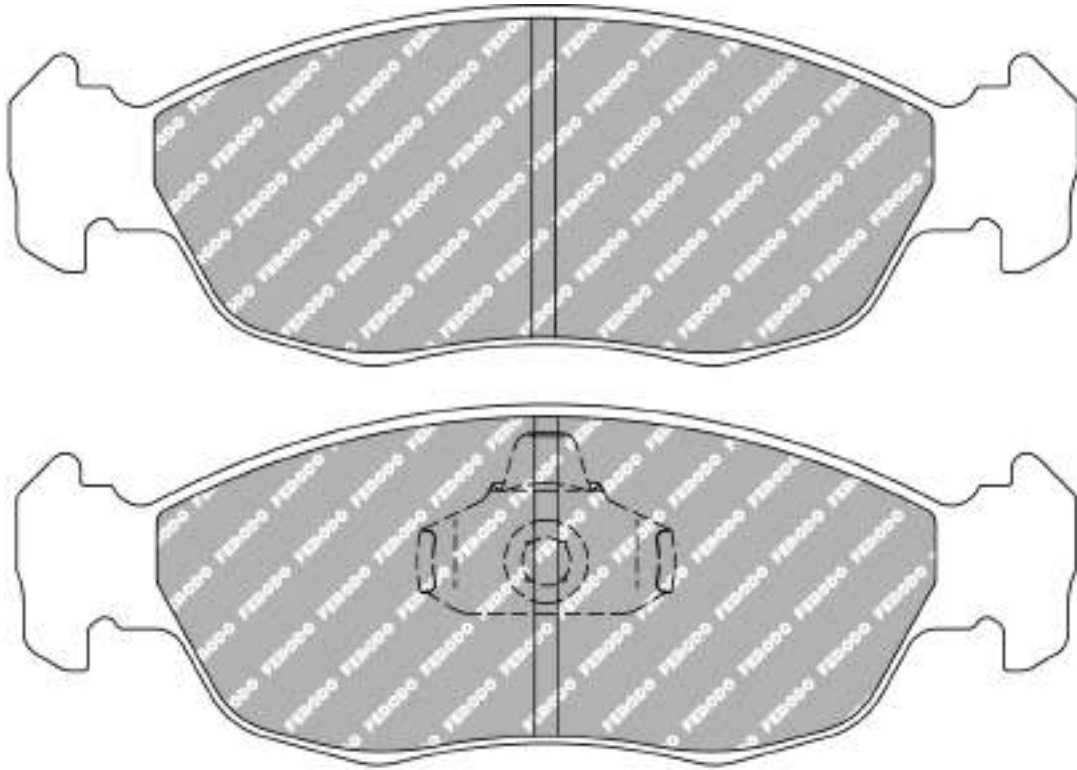

47.8mm = 1.882"
47.8mm = 1.882"

16.5mm = 0.650"
16.5mm = 0.650"

42.2mm = 1.661"
42.2mm = 1.661"

CITROEN Front, PEUGEOT Front

MATERIAL AVAILABILITY

H	C	R	W	WB	Z	ZB
✓		✓				

CROSS REFERENCE

BREMBO	07.8301.37
MINTEX	MDB1662
PAGID	1620
WVA	21430 17,30