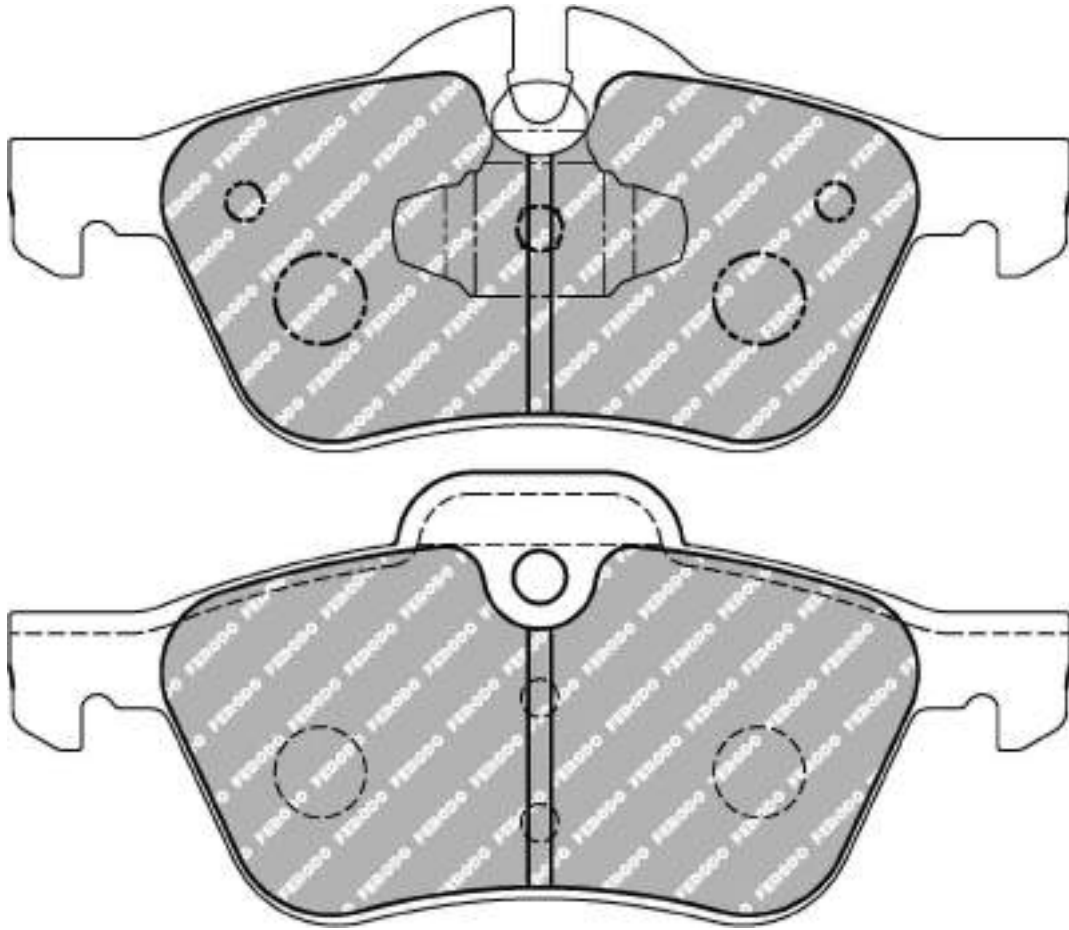

FCP1499

WVA No: 23281 18,00

FMSI No: D939

140.3mm = 5.524"
140.3mm = 5.524"

58.8mm = 2.315"
59.9mm = 2.358"

18.0mm = 0.709"
18.0mm = 0.709"

45.6mm = 1.795"
45.6mm = 1.795"

MINI Front

MATERIAL AVAILABILITY

H	C	R	W	WB	Z	ZB
✓		✓	✓			

CROSS REFERENCE

BREMBO	07.8301.88
FMSI	D939
HAWK	HB444 0,685
MINTEX	MDB2162
PAGID	2959
WVA	23281 18,00