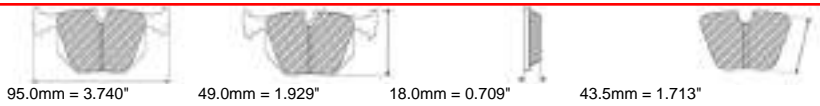

FCP1133

FMSI No: D278

CITROEN Front, PEUGEOT Front

MATERIAL AVAILABILITY						
H	C	R	W	WB	Z	ZB
✓	✗	✓				

CROSS REFERENCE	
ALCON	PNF0084X299.4
BREMBO	07.8301.56
CL BRAKES	4020
FMSI	D278
FMSI	D439
FMSI	D493
HAWK	HB195 0,64
PAGID	2388
PFC	0278.XX