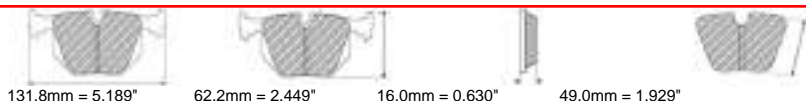

FRP1077

CITROEN Front / Rear, FERRARI Rear, GINETTA Rear, PEUGEOT Front