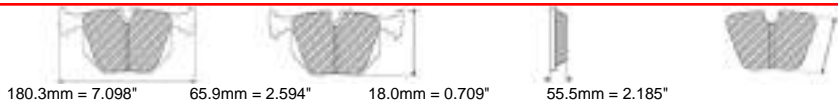

FCP4416

WVA No: 25737 17,40 - 25736 17,40