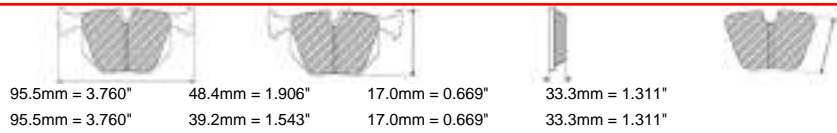

FCP1975

WVA No: 24289 17,10 - 24290 17,10

MINI Rear