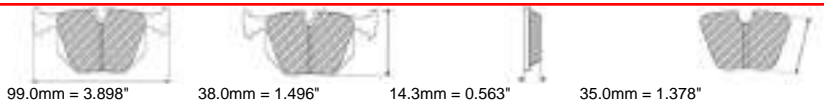

FCP1283

MITSUBISHI Rear

MATERIAL AVAILABILITY						
H	C	R	W	WB	Z	ZB
		✓				

CROSS REFERENCE	
ALCON	PNF0084X236.4
PAGID	1897