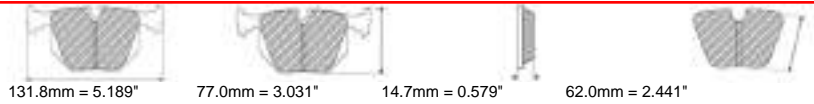

FRP3067

WVA No: 23092 15,00

FMSI No: D1001

ALFA ROMEO Front, ASTON MARTIN Front, HONDA Front, SUBARU Front, TESLA Front