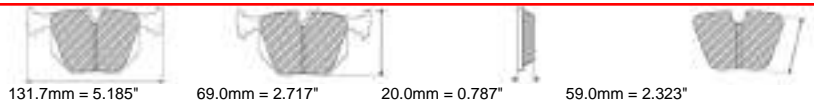

FRP3012

ALSO AVAILABLE		
SHAPE	TH. MM	NOTES
FRP3009	16	

MATERIAL AVAILABILITY						
H	C	R	W	WB	Z	ZB

CROSS REFERENCE	
ALCON	PNF4476X549
ALCON	PNF4476X549.4
PAGID	1756
PFC	7756