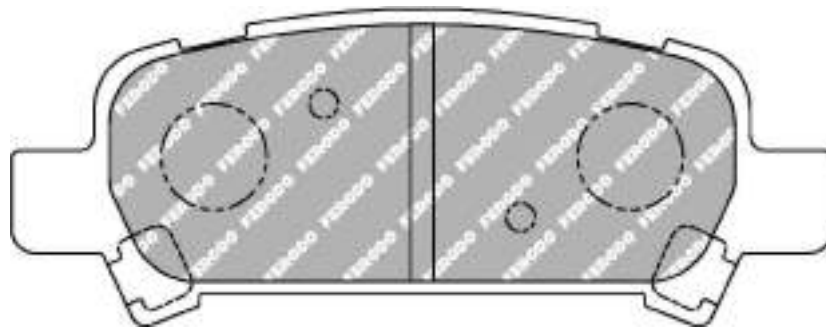

FCP1333

WVA No: 23572 14,40

FMSI No: D770

SUBARU Rear

108.4mm = 4.268"

41.9mm = 1.650"

14.0mm = 0.551"

34.0mm = 1.339"

MATERIAL AVAILABILITY						
H	C	R	W	WB	Z	ZB
✓		✓				

CROSS REFERENCE	
CL BRAKES	4059
FMSI	D770
HAWK	HB434 0,543
MINTEX	MDB1999
WVA	23572 14,40