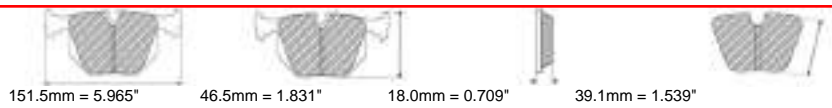

FCP1081

WVA No: 23103-23104 18,00

FMSI No: D350

FORD Front, MAZDA Front

MATERIAL AVAILABILITY						
H	C	R	W	WB	Z	ZB
✓		✓				

CROSS REFERENCE	
ALCON	PNF0084X325.4
BREMBO	07.8301.51
FMSI	D350
MINTEX	MDB1883
MINTEX	MDB2110
WVA	23103-23104 18,00