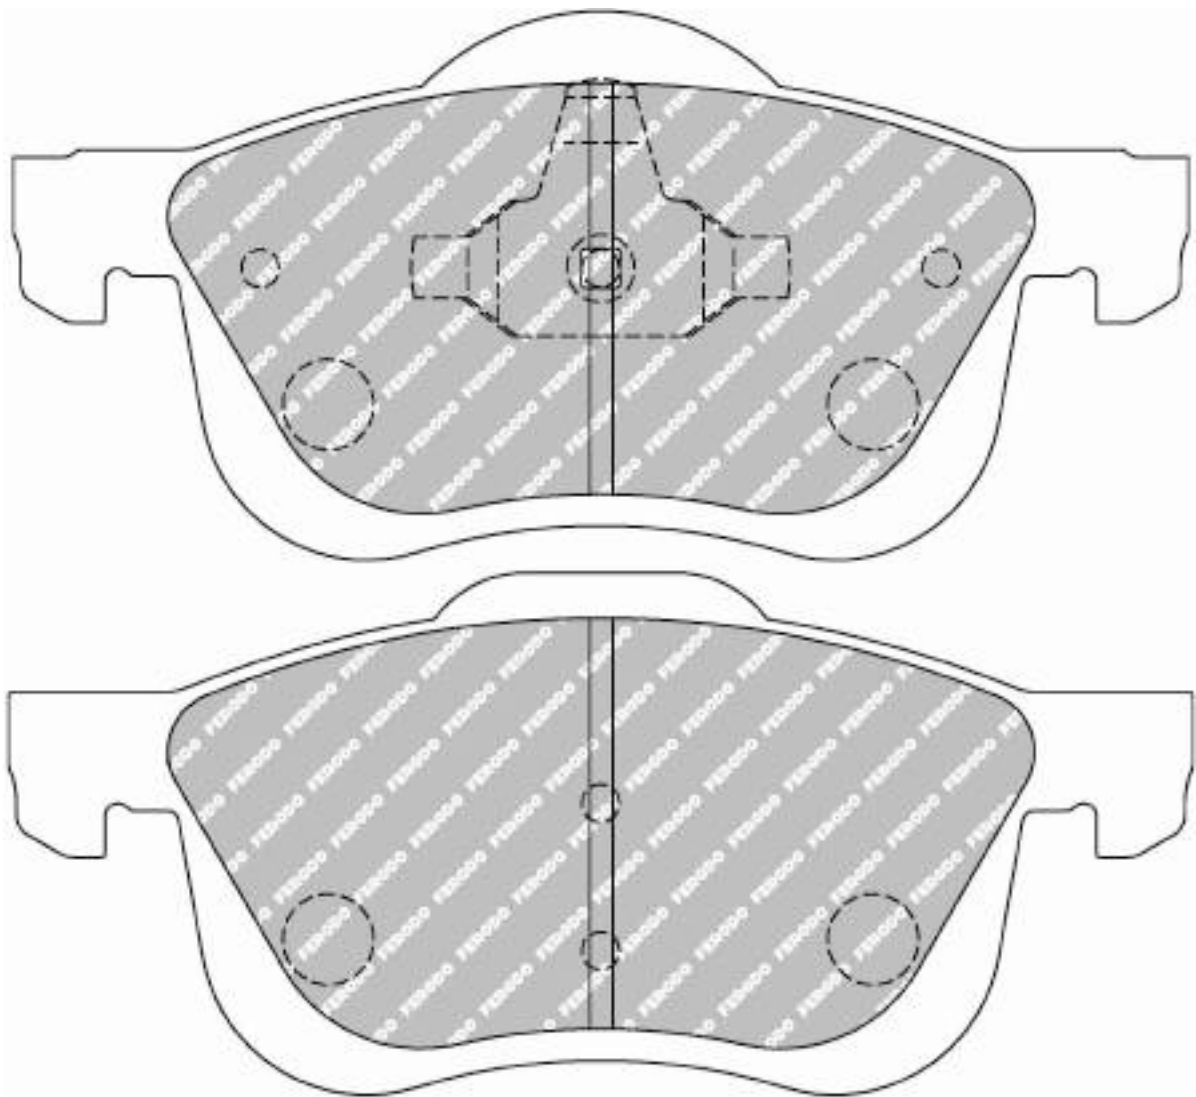

FCP1382

WVA No: 23073 18,80

FMSI No: D794

VOLVO Front

155.4mm = 6.118"
156.5mm = 6.161"

69.0mm = 2.717"
69.0mm = 2.717"

17.9mm = 0.705"
17.9mm = 0.705"

54.3mm = 2.138"
54.3mm = 2.138"

MATERIAL AVAILABILITY						
H	C	R	W	WB	Z	ZB
✓						

CROSS REFERENCE	
FMSI	D794
HAWK	HB491 0,693
MINTEX	MDB1944
WVA	23073 18,80