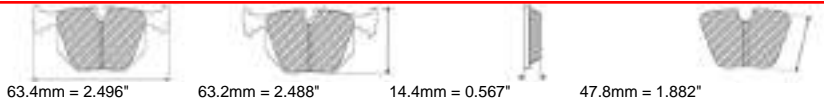

FCP810

WVA No: 20089 14,40

FMSI No: D51

CITROEN Rear, FORD Front, HYUNDAI Front, JENSEN Front, ROVER Front, TALBOT Front, VAUXHALL Front, VOLVO Front