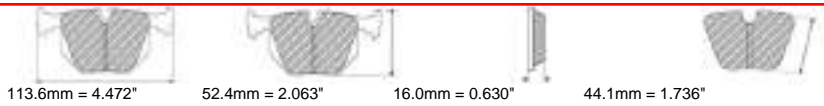

FRP219

PEUGEOT Front, SUBARU Rear

MATERIAL AVAILABILITY						
H	C	R	W	WB	Z	ZB
✓	✓	✓	✓		✓	

CROSS REFERENCE	
ALCON	PNF4463X529
ALCON	PNF4463X529.4
ALCON	PNF4463X572
AP RACING	CP3345D44
HAWK	HB192
PAGID	2127
PFC	7745
Raybestos	DR804
SBS	3059
Wilwood	8716