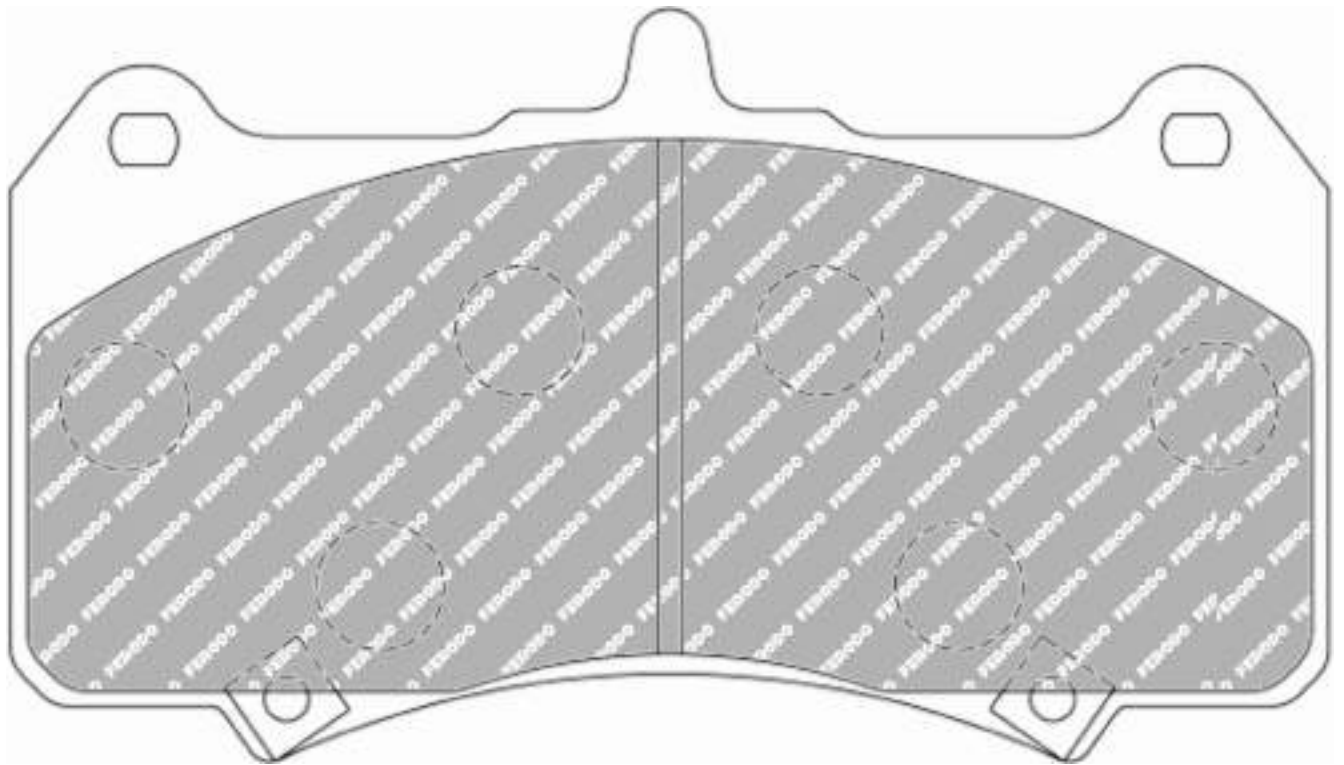

FRP3147

175.6mm = 6.913"

100.8mm = 3.969"

16.8mm = 0.661"

68.5mm = 2.697"

MATERIAL AVAILABILITY

H	C	R	W	WB	Z	ZB
✓			✓			

CROSS REFERENCE

AP RACING	CP7555D70