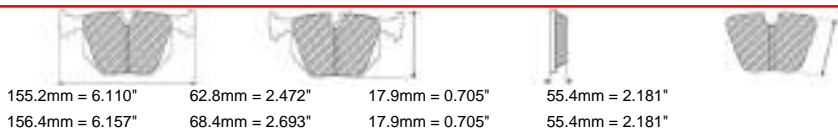

FCP4249

WVA No: 24709 18,00 - 24710 18,00