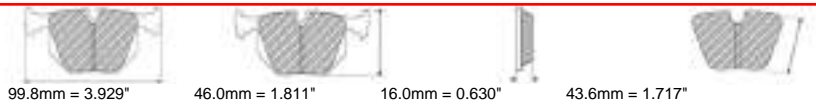

FRP1079

ALSO AVAILABLE		
SHAPE	TH. MM	NOTES
FRP308	20	

MATERIAL AVAILABILITY						
H	C	R	W	WB	Z	ZB

CROSS REFERENCE	
ALCON	PNF0084X322.4
BREMBO	07.5064.49
BREMBO	07.5064.8
BREMBO	07.5064.82
BREMBO	07.5064.84
BREMBO	B0916
PAGID	1705
PFC	7735.XX.16