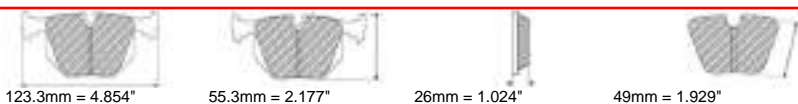

FRP3151

PORSCHE Front

MATERIAL AVAILABILITY						
H	C	R	W	WB	Z	ZB

CROSS REFERENCE	
BREMBO	B7030
PAGID	4928

FRP3152

PORSCHE Rear

MATERIAL AVAILABILITY						
H	C	R	W	WB	Z	ZB

CROSS REFERENCE	
PAGID	4929