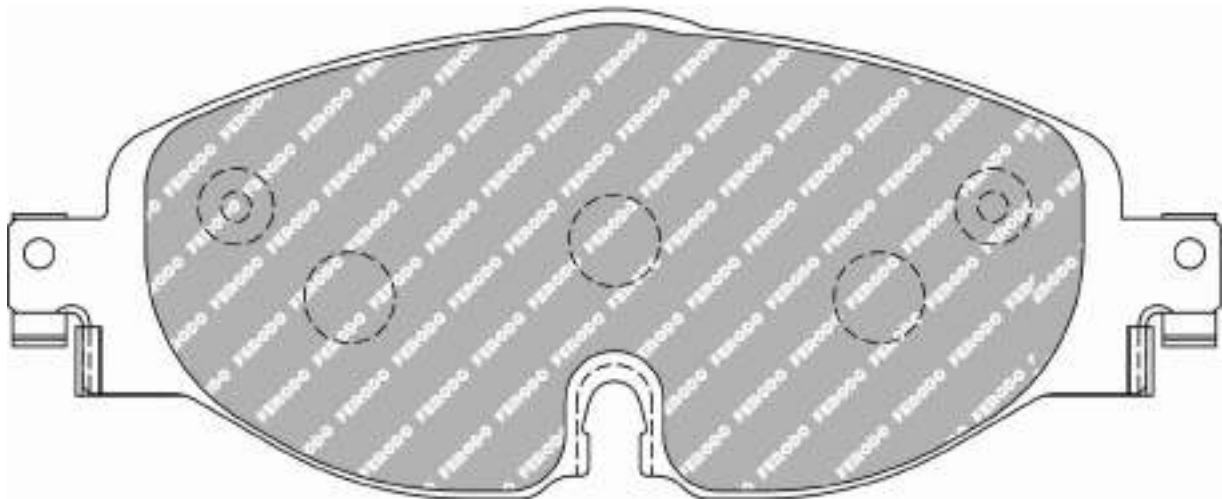

64.5mm = 2.539"

20.3mm = 0.799"

61.5mm = 2.421"

AUDI Front, SEAT Front, SKODA Front, VOLKSWAGEN Front

N.B. The two side clips must be opened in order to create a sufficient tension between pad and caliper to avoid pad movement