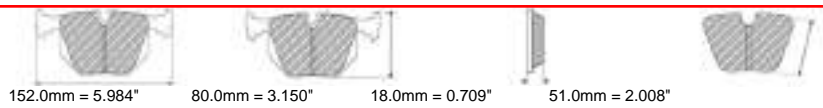

FRP3054

ALSO AVAILABLE

SHAPE	TH. MM	NOTES
FRP3061	25	
FRP3076	17	

MATERIAL AVAILABILITY

H	C	R	W	WB	Z	ZB
✓		✓	✓		✓	

CROSS REFERENCE

ALCON	PNF4489X545.4
AP RACING	CP3894D51 (18 mm)
PAGID	1903
PFC	7793.XX.18