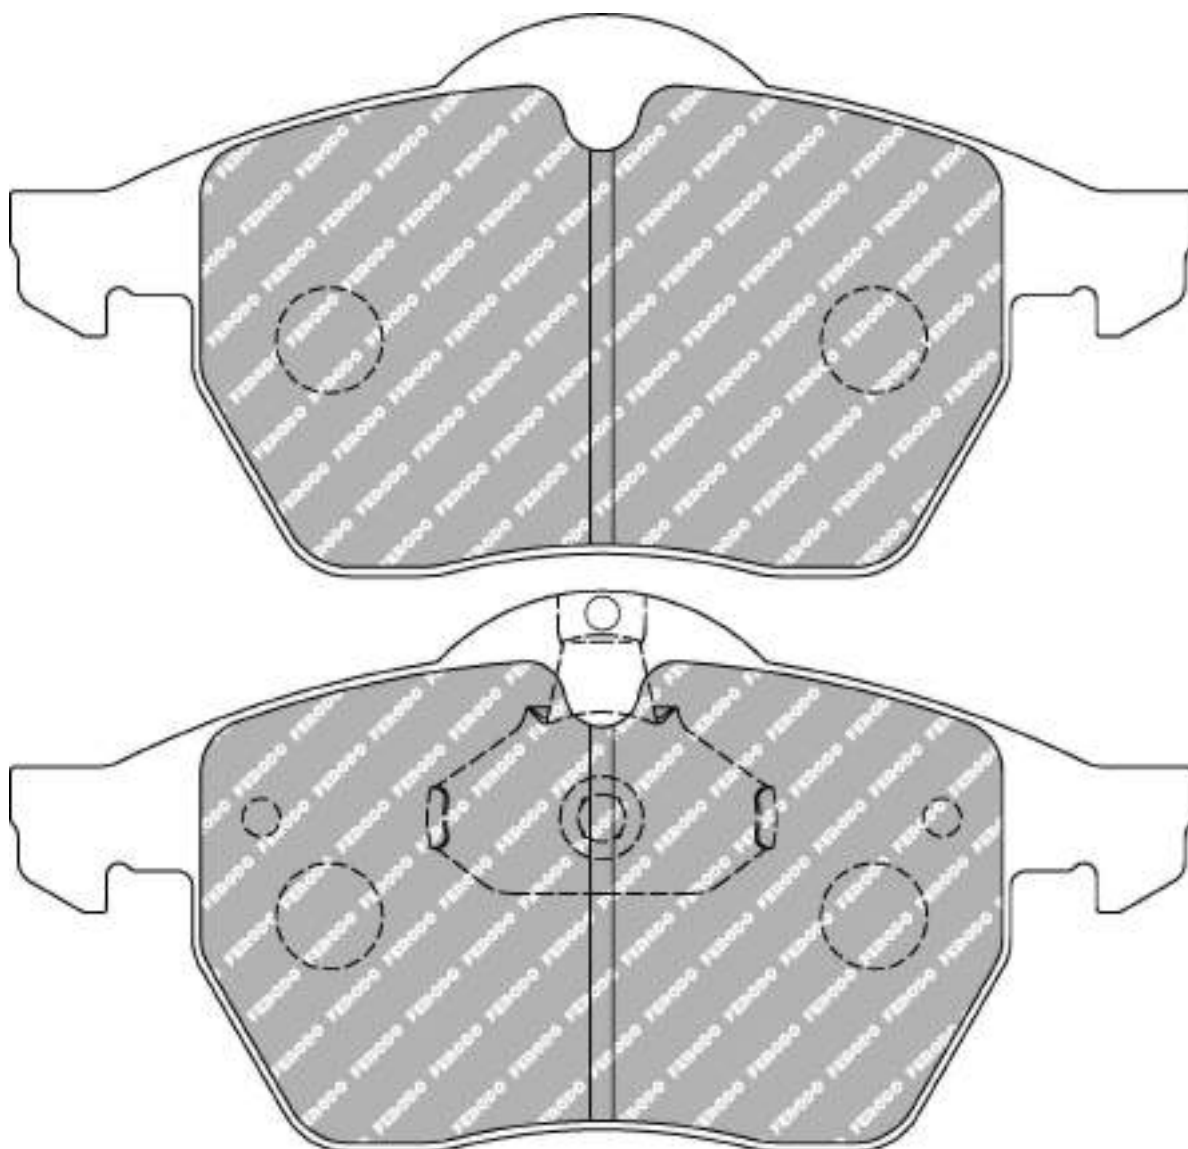

FCP1068

WVA No: 21829 19,50

FMSI No: D819

156.5mm = 6.161"

155.2mm = 6.110"

74.0mm = 2.913"

74.0mm = 2.913"

19.5mm = 0.768"

19.5mm = 0.768"

61.0mm = 2.402"

61.0mm = 2.402"

OPEL Front, SAAB Front, VAUXHALL Front

MATERIAL AVAILABILITY						
H	C	R	W	WB	Z	ZB
✓						

CROSS REFERENCE	
BREMBO	07.8301.48
CL BRAKES	4031
FMSI	D819
HAWK	HB388 0,756
MINTEX	MDB1813
PAGID	2275
WVA	21829 19,50