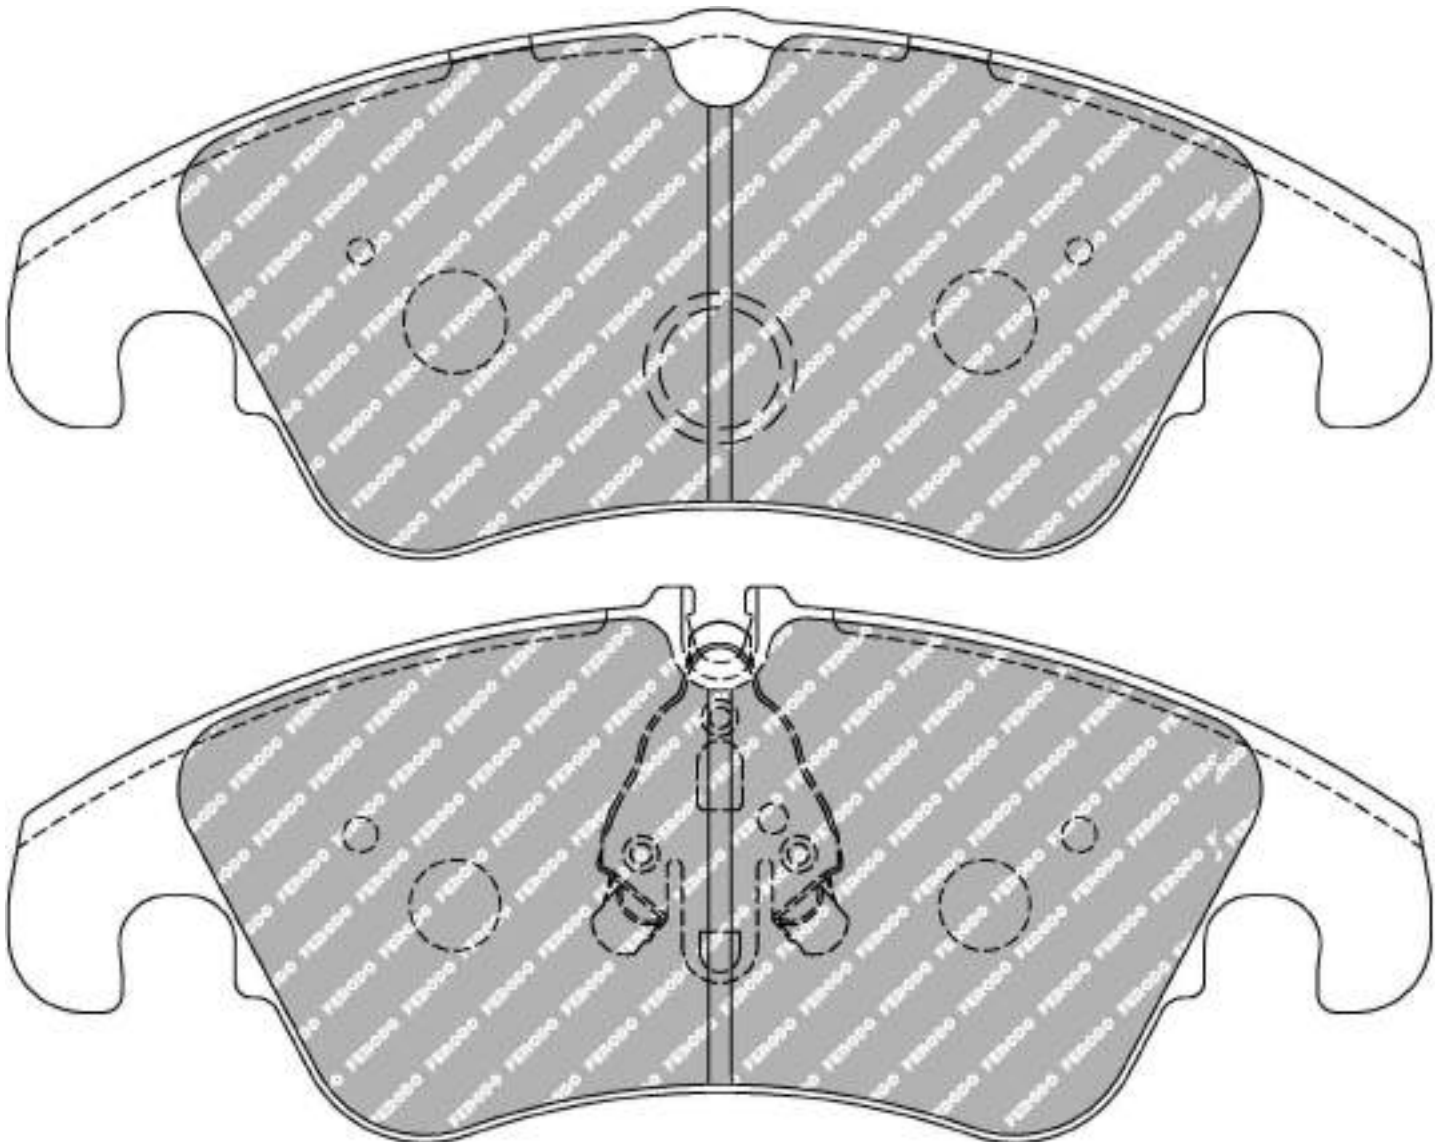

AUDI Front, FORD Front