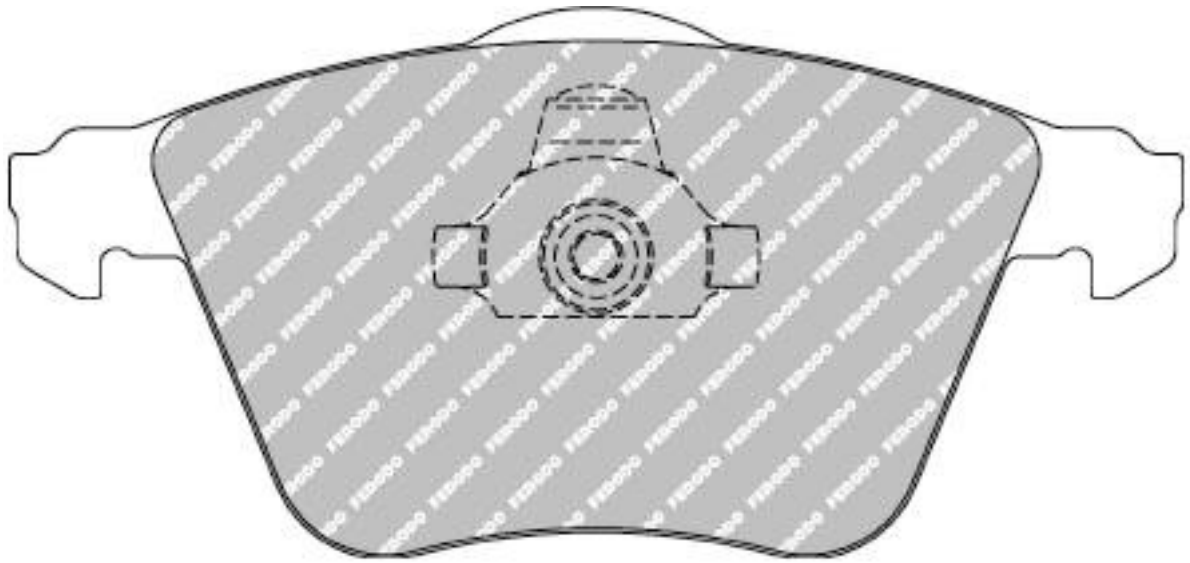

155.3mm = 6.114"
156.5mm = 6.161"

72.8mm = 2.866"
72.8mm = 2.866"

20.3mm = 0.799"
20.3mm = 0.799"

64.4mm = 2.535"
64.4mm = 2.535"

AUDI Front

MATERIAL AVAILABILITY

H	C	R	W	WB	Z	ZB
✓						

CROSS REFERENCE