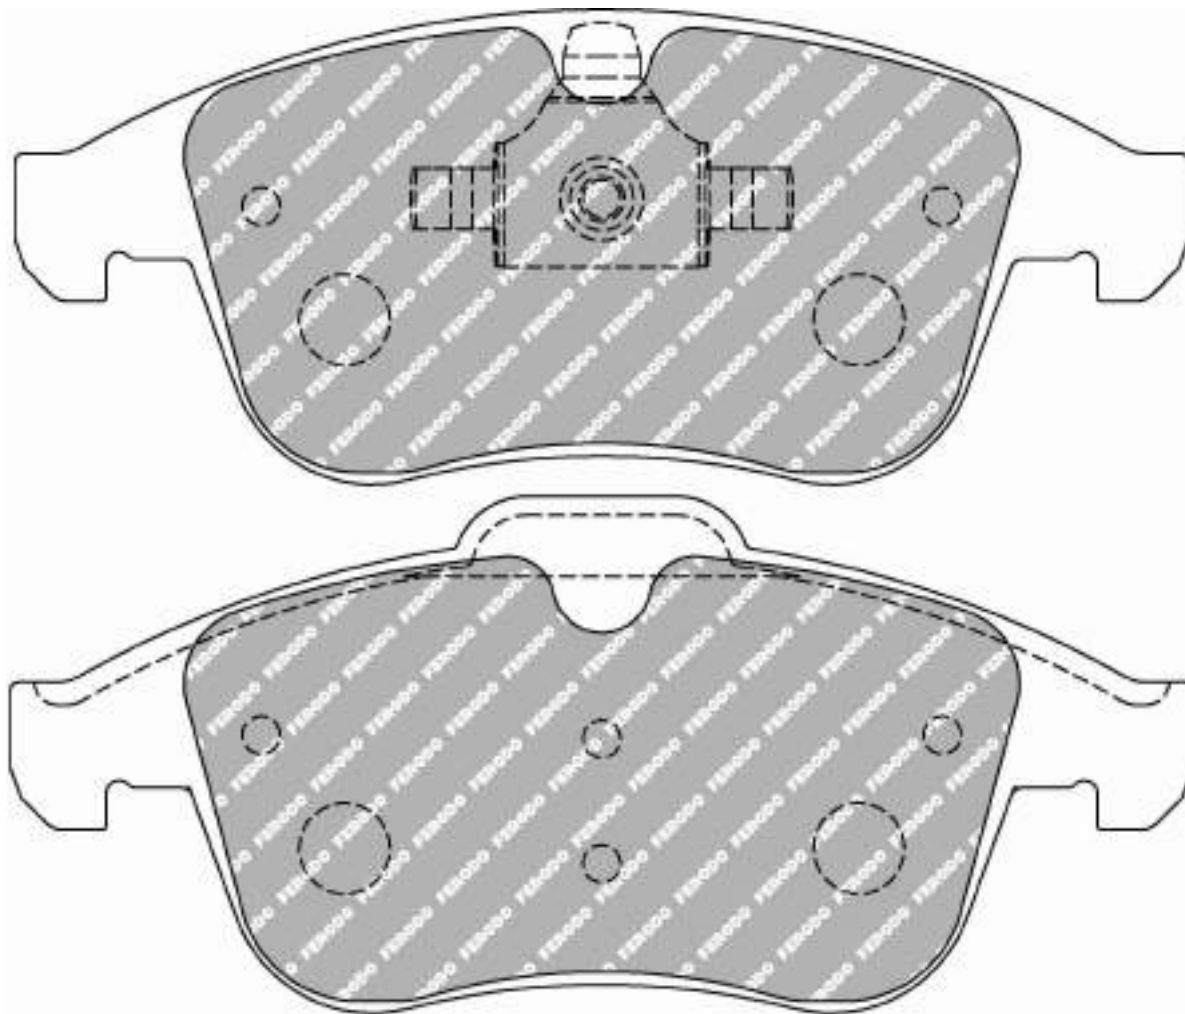

RENAULT Front