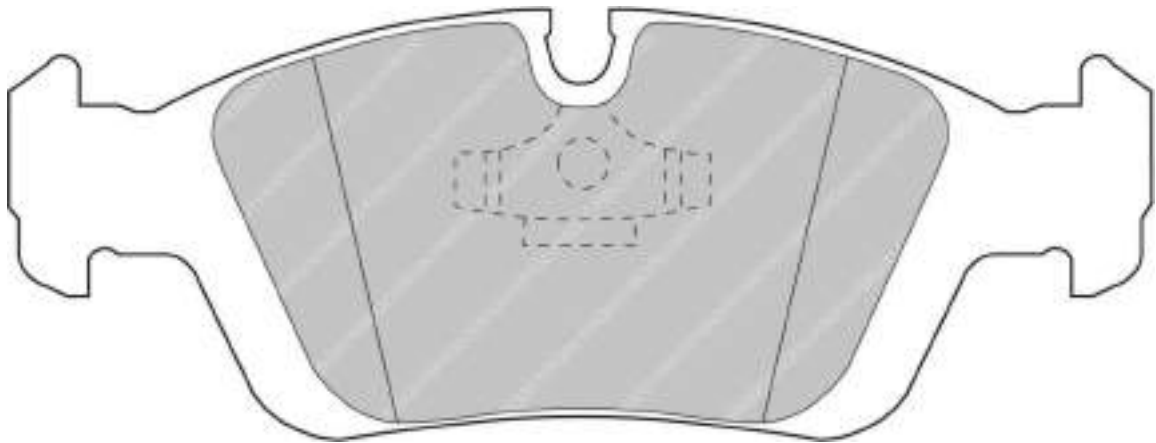

FCP725

WVA No: 21292 17,30

FMSI No: D558

151.5mm = 5.965"

57.0mm = 2.244"

16.4mm = 0.646"

52.0mm = 2.047"

BMW Front

MATERIAL AVAILABILITY						
H	C	R	W	WB	Z	ZB
✓		✓	✓			

CROSS REFERENCE	
BREMBO	07.8300.09
BREMBO	07.8301.68
FMSI	D558
HAWK	HB136 0,69
MINTEX	MDB1065
MINTEX	MDB1538
PAGID	2180
PFC	0558
PFC	0558.XX
WVA	21292 17,30