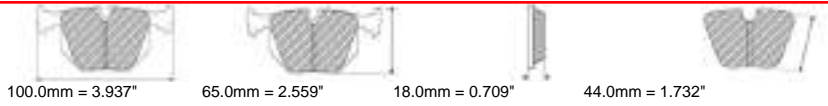

FCP845

WVA No: 21463 18,00

FMSI No: D292

CITROEN Front, DACIA Front, PEUGEOT Front, RENAULT Front, RENAULT-ALPINE Front