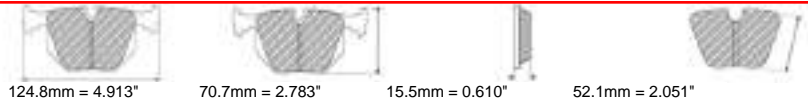

FCP1667

WVA No: 24764 17,00

FMSI No: D1651

ABARTH Front, ALFA ROMEO Front, OPEL Front, RENAULT Front, RENAULT-ALPINE Front