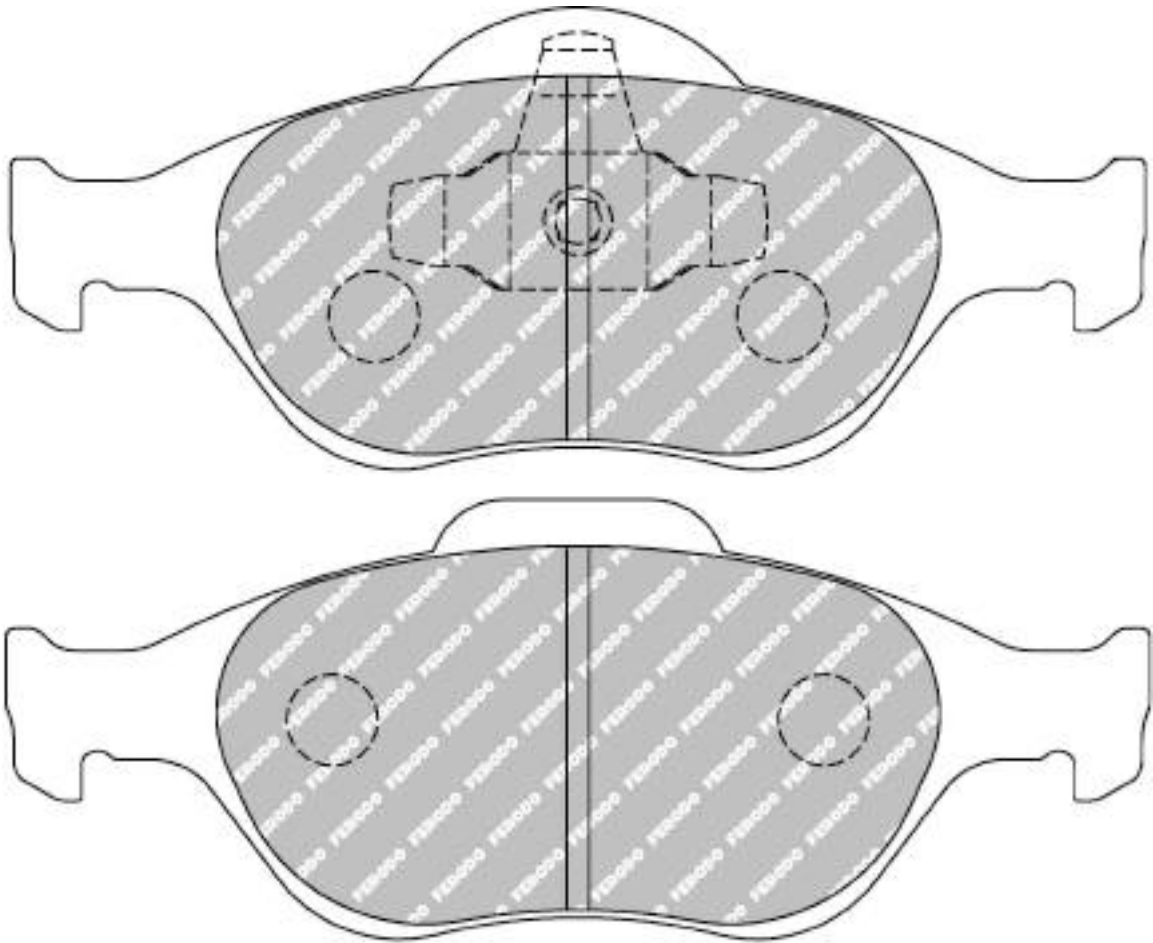

61.5mm = 2.421"
59.0mm = 2.323"

18.6mm = 0.732"
18.6mm = 0.732"

48.1mm = 1.894"
48.1mm = 1.894"

FORD Front, MAZDA Front, TOYOTA Front

MATERIAL AVAILABILITY						
H	C	R	W	WB	Z	ZB
✓		✓				

CROSS REFERENCE	
MINTEX	MDB2314
WVA	23202 18,50