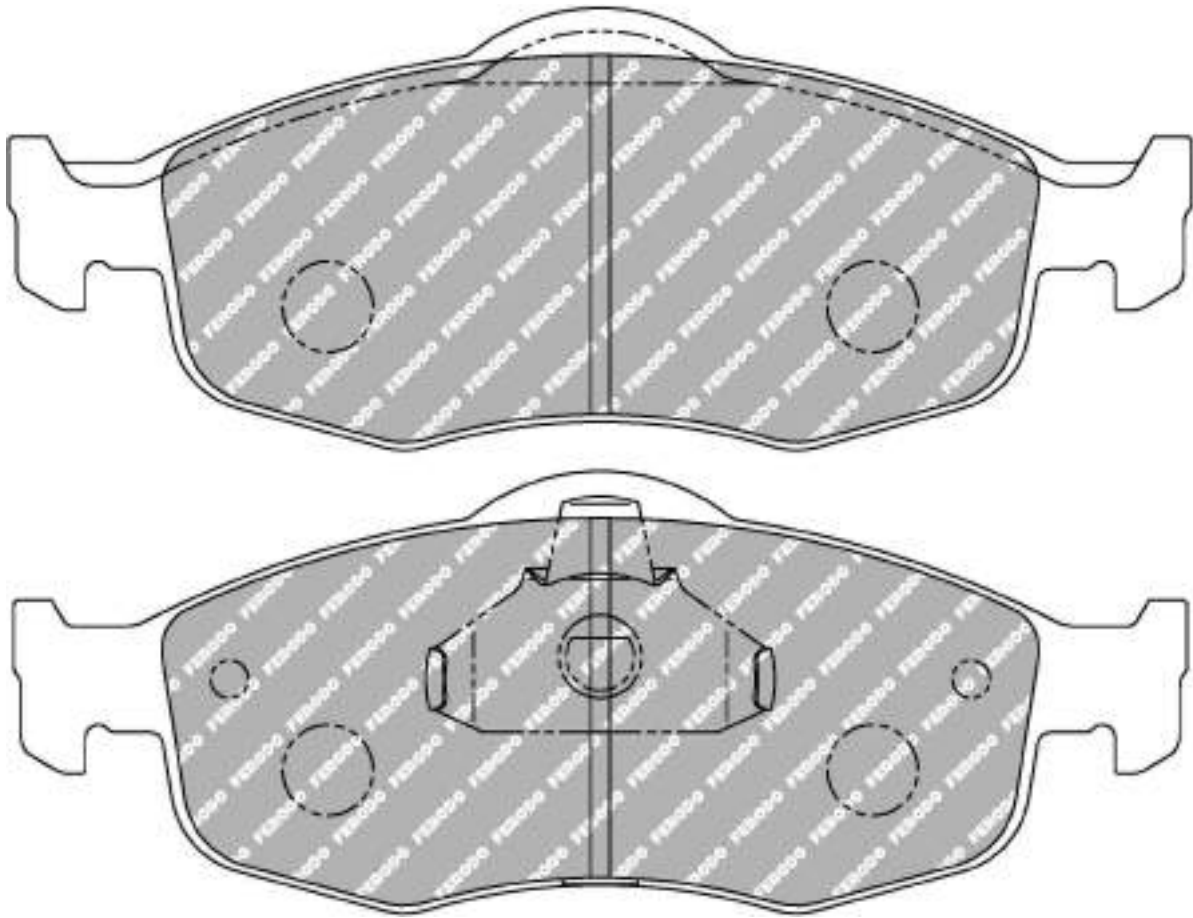

FMSI No: D648

FORD Front

156.5mm = 6.161"
155.3mm = 6.114"

58.6mm = 2.307"
58.6mm = 2.307"

18.0mm = 0.709"
18.0mm = 0.709"

47.5mm = 1.870"
47.5mm = 1.870"

MATERIAL AVAILABILITY

H	C	R	W	WB	Z	ZB
✘		✉				