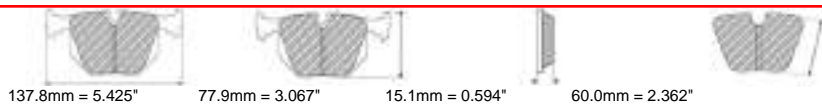

ABARTH Front, FIAT Front, MAZDA Front

ALSO AVAILABLE

SHAPE	TH. MM	NOTES
FCP1667	15.5	

MATERIAL AVAILABILITY

H	C	R	W	WB	Z	ZB
✓						

FCP4830

WVA No: 22569-22570-22571

FORD Front