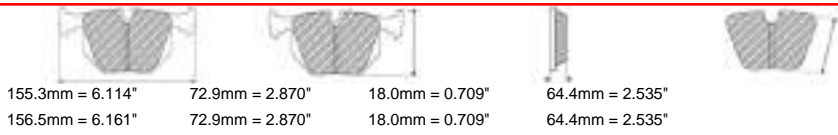

FCP1706

WVA No: 23912 18,50 - 23801 18,50

FORD Front, MAZDA Front, SAAB Front, VOLVO Front