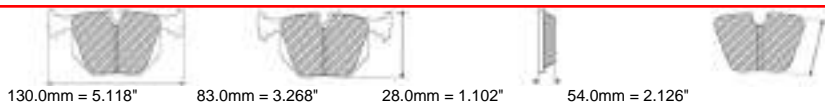

FRP3060

FMSI No: DR19

MATERIAL AVAILABILITY						
H	C	R	W	WB	Z	ZB
		✘	✔			

CROSS REFERENCE	
AP RACING	CP2749D55 (28 mm)
FMSI	DR19
HAWK	HB224
PFC	7712
Raybestos	DR501
Wilwood	9525
Wilwood	9528