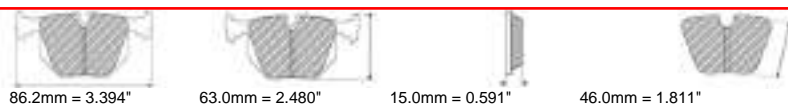

FRP3020

4 Pistons caliper (1 set = 4 pads) - 2 sets per axle for the recommended applications

ALSO AVAILABLE		
SHAPE	TH. MM	NOTES
FRP3086	18	

CROSS REFERENCE	
AP RACING	CP5148D46
PFC	7804.XX.15

MATERIAL AVAILABILITY						
H	C	R	W	WB	Z	ZB
		✓				

Updated on 25th Mar 2020

3279