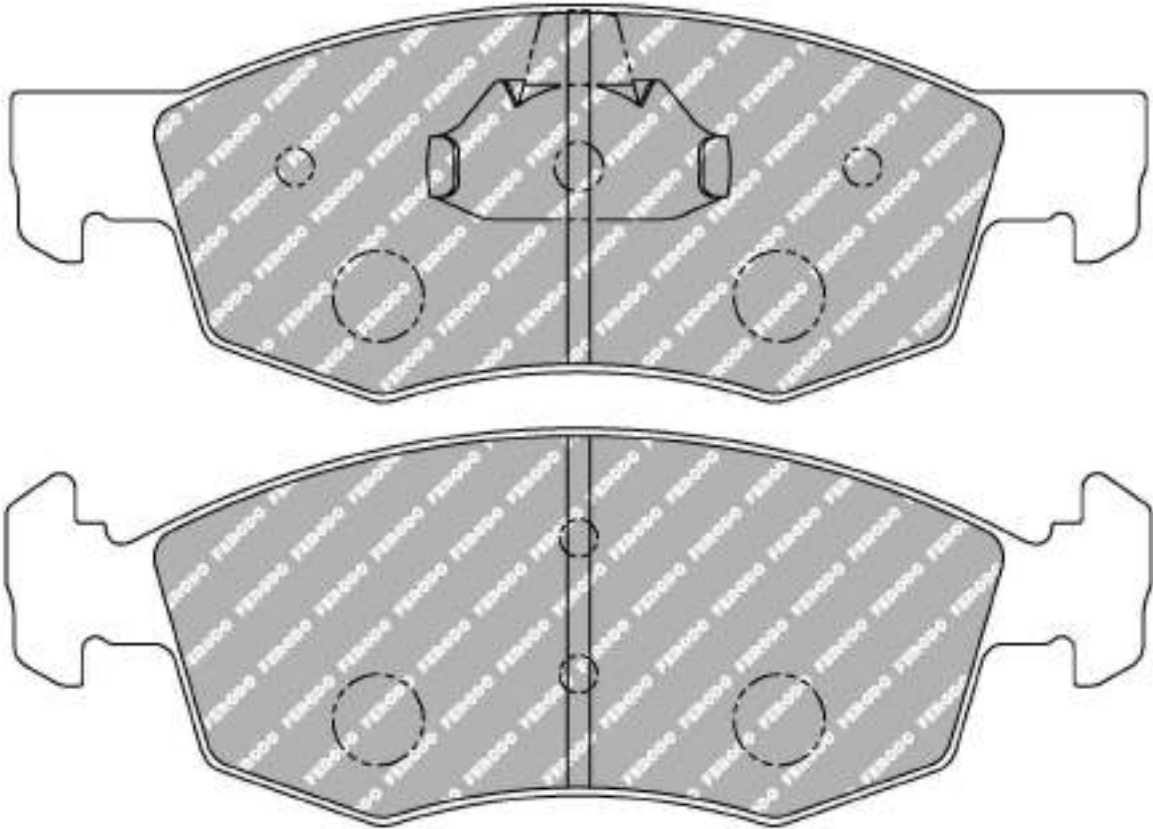

WVA No: 23552 17,80

150.3mm = 5.917"
151.5mm = 5.965"

52.6mm = 2.071"
52.6mm = 2.071"

17.0mm = 0.669"
17.0mm = 0.669"

46.5mm = 1.831"
46.5mm = 1.831"

FIAT Front

MATERIAL AVAILABILITY						
H	C	R	W	WB	Z	ZB
✓		✓				