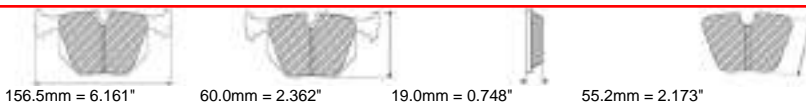

FCP767

WVA No: 21583 18,80