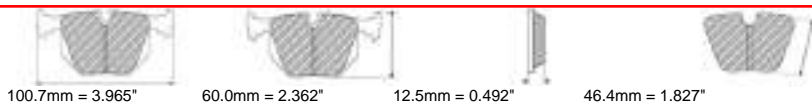

FRP502

MATERIAL AVAILABILITY						
H	C	R	W	WB	Z	ZB
✓	✓	✓	✓			

CROSS REFERENCE	
ALCON	PNF0084X284
ALCON	PNF0084X284.4
PAGID	1796
PFC	7752