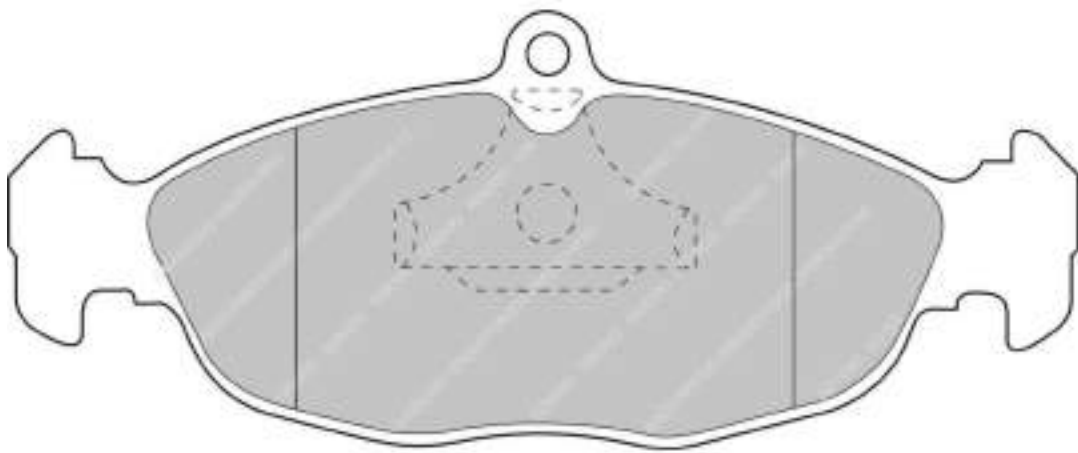

16.0mm = 0.630"
16.0mm = 0.630"

44.6mm = 1.756"
44.6mm = 1.756"

ASTON MARTIN Rear, DAEWOO Front, OPEL Front, VAUXHALL Front

MATERIAL AVAILABILITY

H	C	R	W	WB	Z	ZB
✓		✓				

CROSS REFERENCE

BREMBO	07.8301.29
MINTEX	MDB1556
WVA	20547 16,80