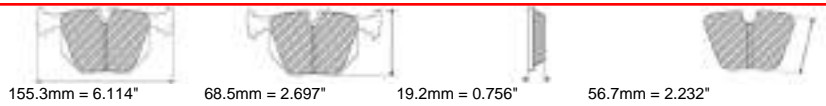

FCP1628

VVA No: 23312 20,30

FMSI No: D918

BMW Front

MATERIAL AVAILABILITY						
H	C	R	W	WB	Z	ZB
✓		✓	✓		✓	

CROSS REFERENCE	
ATE	13.0470-7167.2
FMSI	D918
MINTEX	MDB2418
WVA	23312 20,30