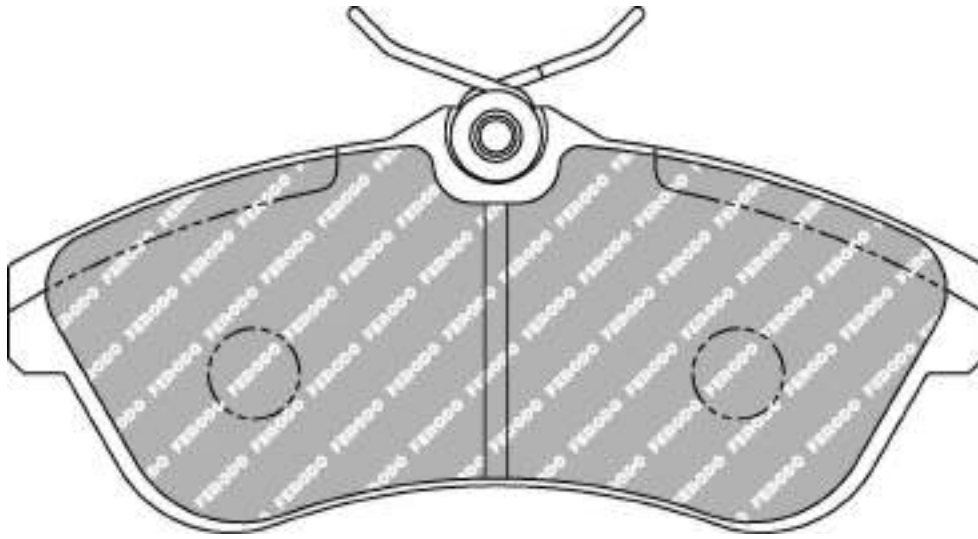

FCP1543

WVA No: 23409 19,30

129.0mm = 5.079"

56.4mm = 2.220"

19.1mm = 0.752"

44.4mm = 1.748"

CITROEN Front

MATERIAL AVAILABILITY						
H	C	R	W	WB	Z	ZB
✓		✓				