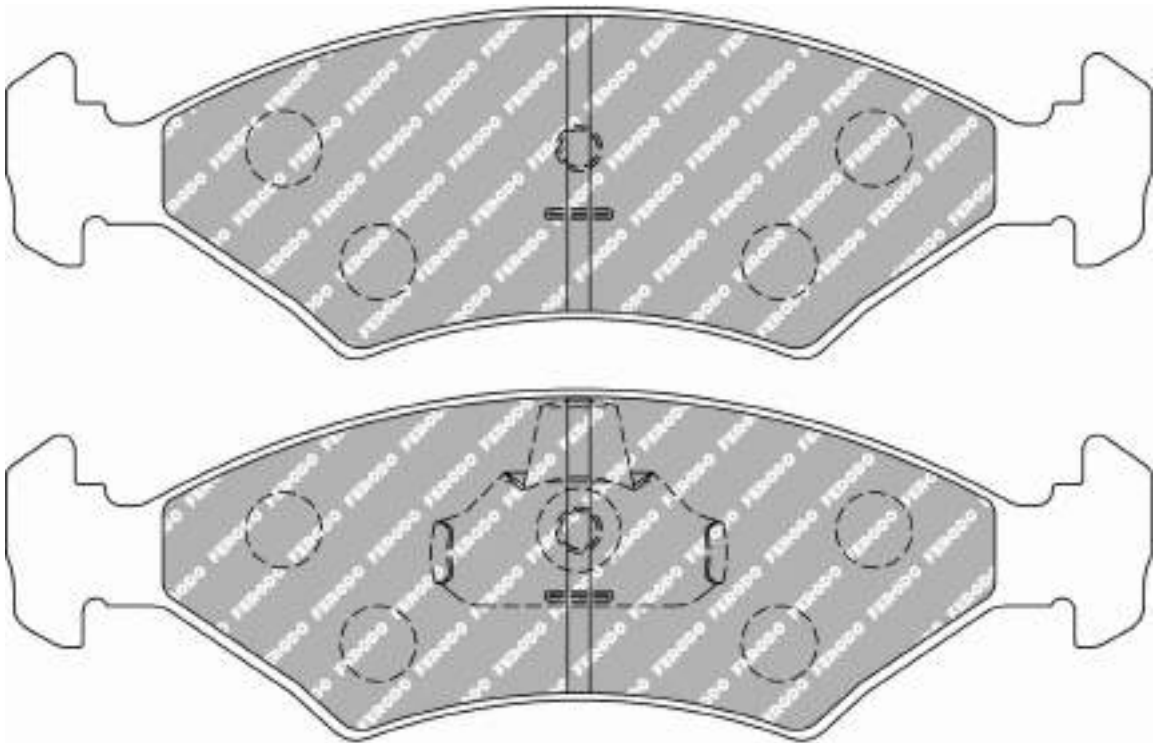

FCP1081

WVA No: 23103-23104 18,00

FMSI No: D350

FORD Front, MAZDA Front

MATERIAL AVAILABILITY						
H	C	R	W	WB	Z	ZB
✓		✓				

CROSS REFERENCE	
ALCON	PNF0084X325.4
BREMBO	07.8301.51
FMSI	D350
MINTEX	MDB1883
MINTEX	MDB2110
WVA	23103-23104 18,00