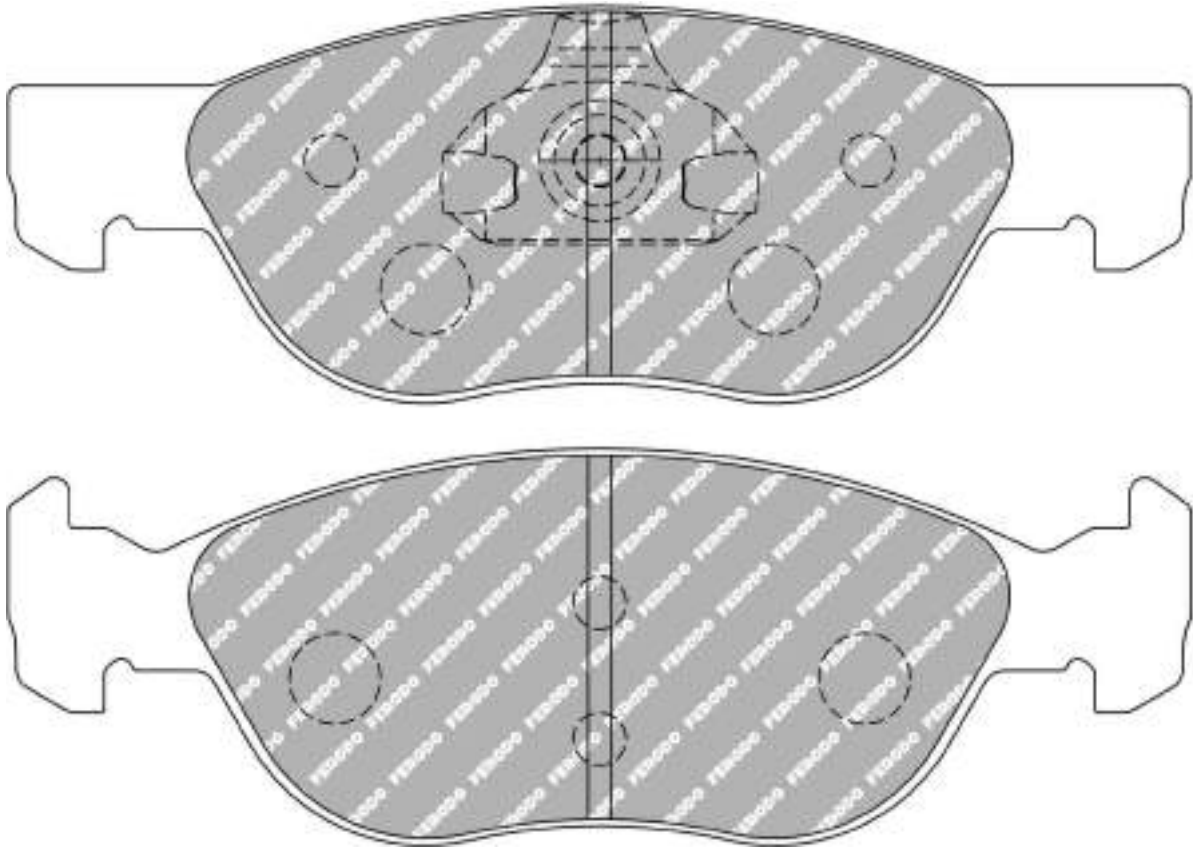

FCP1056

WVA No: 21927 17,00

156.4mm = 6.157"

52.5mm = 2.067"

17.9mm = 0.705"

48.1mm = 1.894"

ALFA ROMEO Front, FIAT Front, LANCIA Front

MATERIAL AVAILABILITY

H	C	R	W	WB	Z	ZB
✓						

CROSS REFERENCE

BREMBO	07.8301.45
MINTEX	MDB1734
WVA	21927 17,00