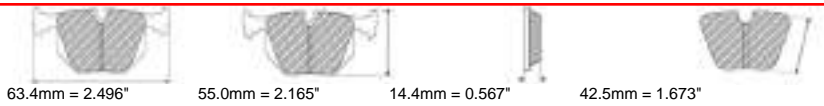

FCP809

WVA No: 20088 14,40

FMSI No: D044