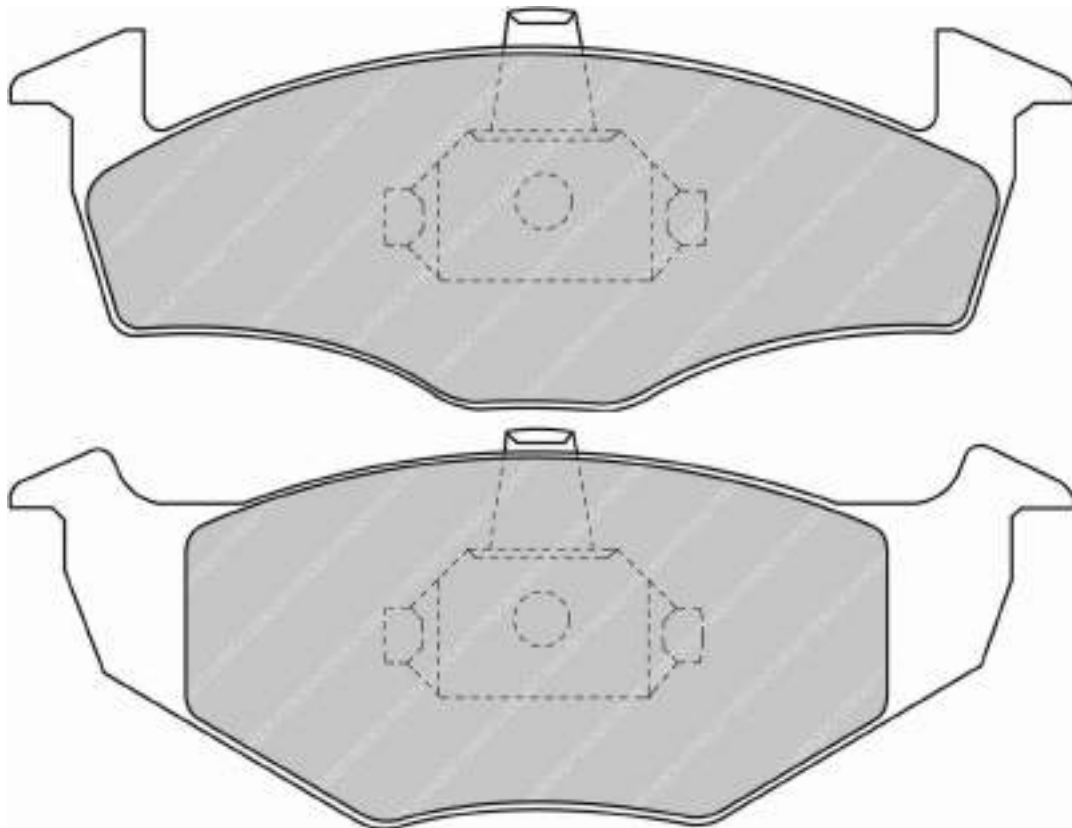

FCP1101

WVA No: 21866 17,30

141.6mm = 5.575"
141.6mm = 5.575"

50.3mm = 1.980"
51.2mm = 2.016"

17.3mm = 0.681"
17.3mm = 0.681"

45.0mm = 1.772"
45.0mm = 1.772"

SEAT Front, SKODA Front, VOLKSWAGEN Front

ALSO AVAILABLE

SHAPE	TH. MM	NOTES
FCP1054	19.3	
FCP1288	15.3	

MATERIAL AVAILABILITY

H	C	R	W	WB	Z	ZB

CROSS REFERENCE

BREMBO	07.8301.44
BREMBO	07.8301.54
MINTEX	MDB1805
WVA	21866 17,30