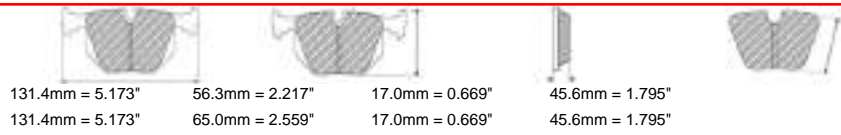

FCP1747

WVA No: 23915 17,60 - 23916 17,60

FMSI No: D1308

BMW Front, MINI Front

MATERIAL AVAILABILITY						
H	C	R	W	WB	Z	ZB
✓						

CROSS REFERENCE	
FMSI	D1308
HAWK	HB570 .677
MINTEX	MDB2682
WVA	23915 17,60 - 23916 17,60