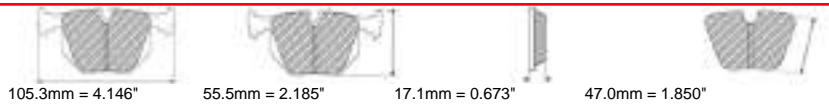

FCP1636

WVA No: 23914 16,90

FMSI No: D1108

AUDI Rear, SEAR Rear, SEAT Rear, SKODA Rear, VOLKSWAGEN Rear