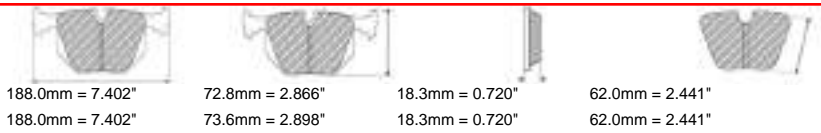

FCP4044

WVA No: 24408 19,40