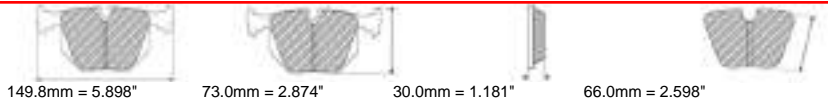

FRP3025

MATERIAL AVAILABILITY						
H	C	R	W	WB	Z	ZB

CROSS REFERENCE	
ALCON	PNF0084X305.4
PFC	7683