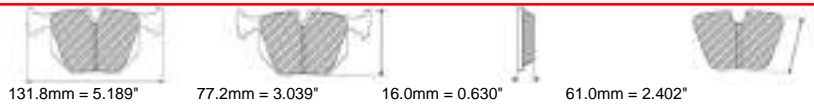

FCP1334

WVA No: 23092 16,00

FMSI No: D1001