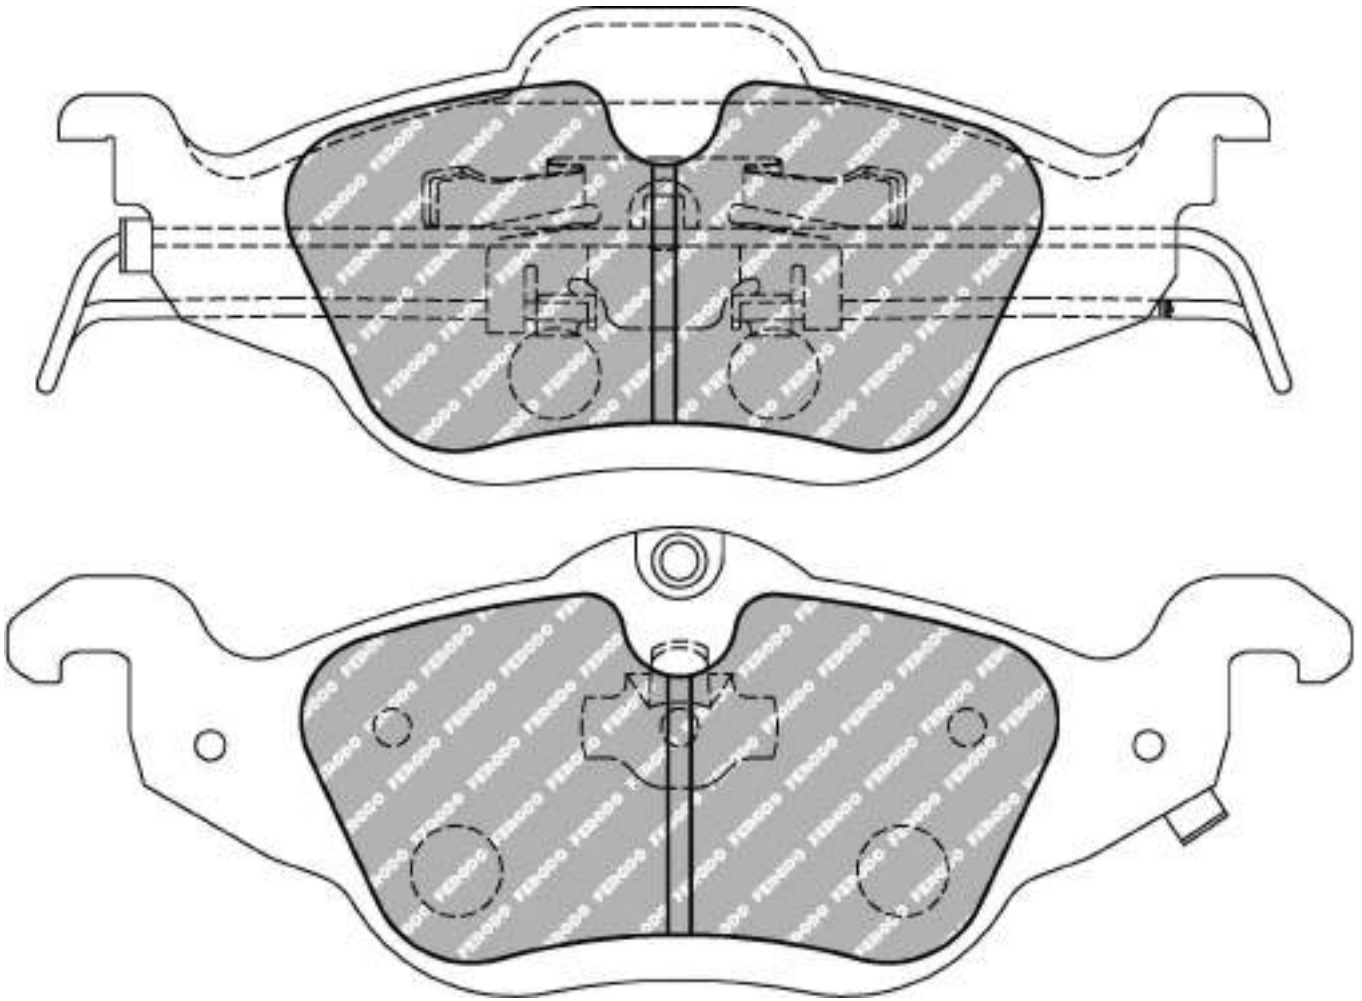

160.1mm = 6.303"
177.7mm = 6.996"

63.1mm = 2.484"
62.5mm = 2.461"

17.5mm = 0.689"
18.8mm = 0.740"

45.6mm = 1.795"
45.6mm = 1.795"

CHEVROLET Front, OPEL Front, VAUXHALL Front

MATERIAL AVAILABILITY						
H	C	R	W	WB	Z	ZB
✓						