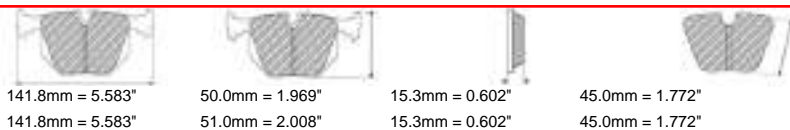

FCP1288

WVA No: 21866 15,30