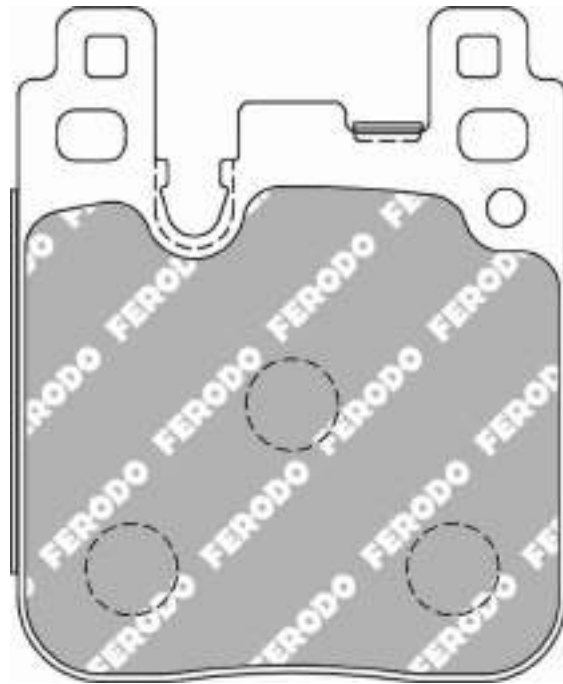

FCP4663

WVA No: 25029 17,80

FMSI No: D1656

BMW Rear

Shim available only for H material

MATERIAL AVAILABILITY						
H	C	R	W	WB	Z	ZB
✓			✉		✓	

CROSS REFERENCE	
FMSI	D1656
MINTEX	MDB3269
OE BMW	34216855474
PAGID	4933
PAGID	T2423
WVA	25029 17,80