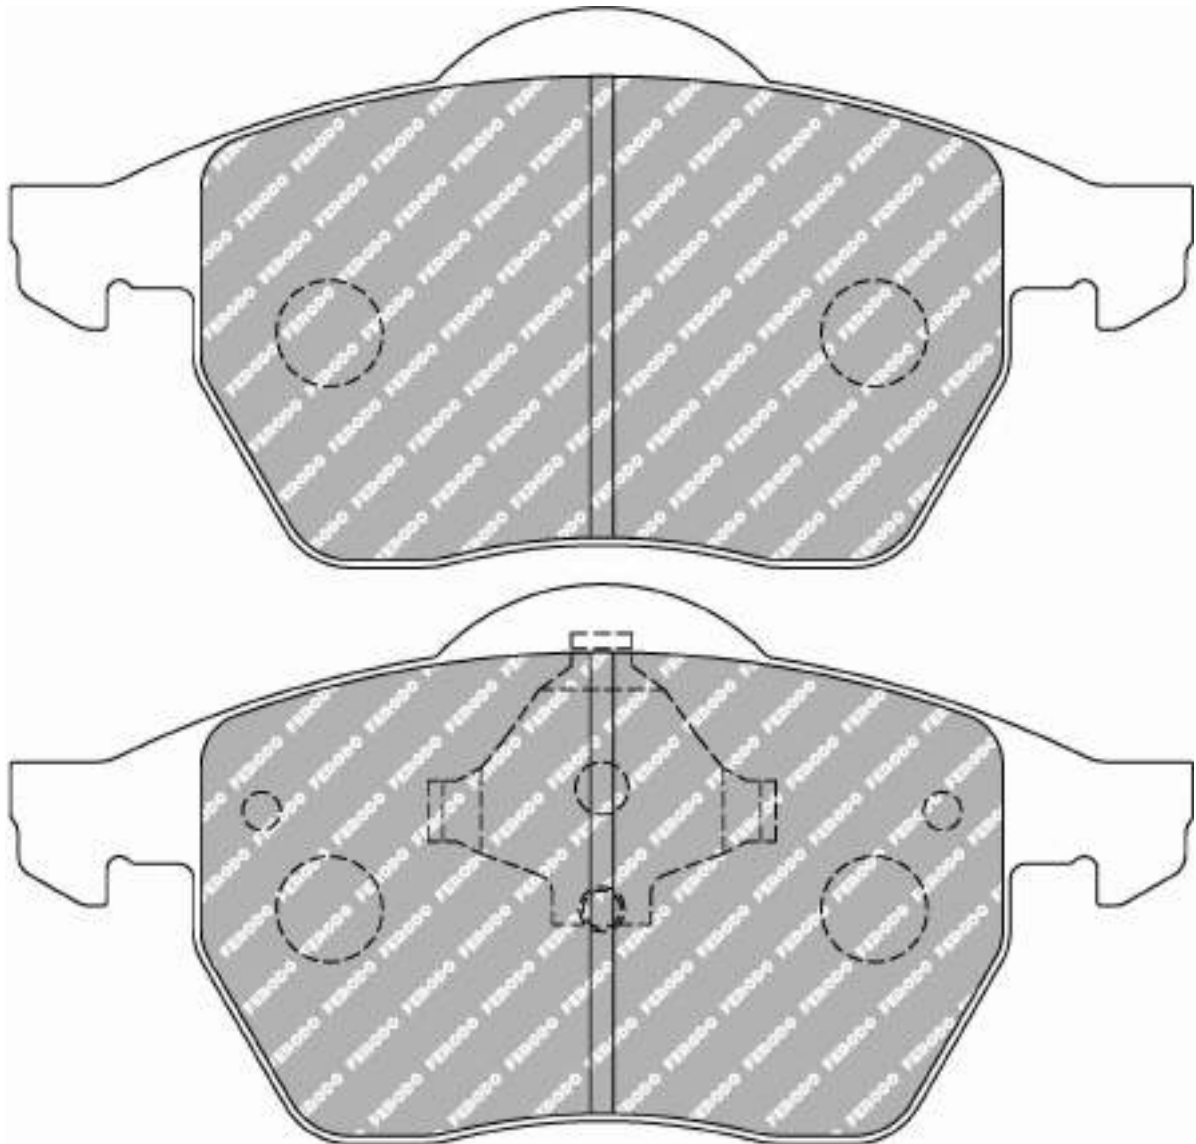

156.5mm = 6.161"

75.0mm = 2.953"

19.5mm = 0.768"

61.0mm = 2.402"

AUDI Front, FORD Front, SEAT Front, SKODA Front, VOLKSWAGEN Front

MATERIAL AVAILABILITY						
H	C	R	W	WB	Z	ZB
✓		✓	✉			

CROSS REFERENCE	
BREMBO	07.8300.14
BREMBO	07.8300.38
BREMBO	07.8300.40
BREMBO	07.8301.73
FMSI	D555
FMSI	D687
HAWK	HB269 .763A
MINTEX	MDB1531
PAGID	1678
WVA	20676 19,50 - 21624&21625 19,50