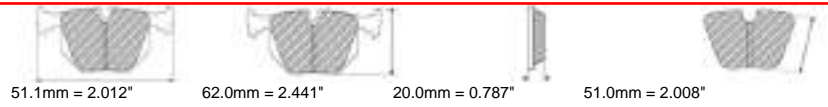

FRP3026

MATERIAL AVAILABILITY						
H	C	R	W	WB	Z	ZB

CROSS REFERENCE	
ALCON	PNF4493X501.4
ALCON	PNF4493X502
ALCON	PNF4493X503