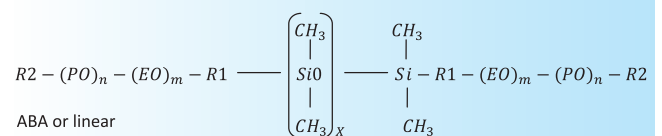

Low pad compressibility. This results in shorter pedal travel, one of the driver’s key requirements. Ideally the pad compressibility will be the same at all temperatures and will not change throughout a race.

The “right” friction history. This is sometimes called “stop shape” or “time history” and refers to how the friction coefficient varies through a brake application. As such it is the response of the braking system to increasing temperature with decreasing speed. This is as close to an objective description of the hard-to-define brake “feel” as is possible to make.

Generally speaking, drivers of cars with greater downforce prefer a flat response (this is because the last thing a driver needs is friction ramping up at the apex of the bend, just as downforce is reducing due to his lower speed: result; wheel lock!) whereas those vehicles with less downforce often prefer rising friction through the stop. DS1.11 is an example of a material with a flatter stop shape, whilst DSUNO has a rising torque output (see graph) Initial bite. How quickly the brake responds to the driver’s pedal. Almost exclusively, the quicker the better.

Pad and Disc life. Not always important but vital in endurance racing where the number of pit-stops must be minimised and, not least, economically in that fewer disc and pad changes means fewer disc and pad purchases.

Where R2= OH, OR, acetate