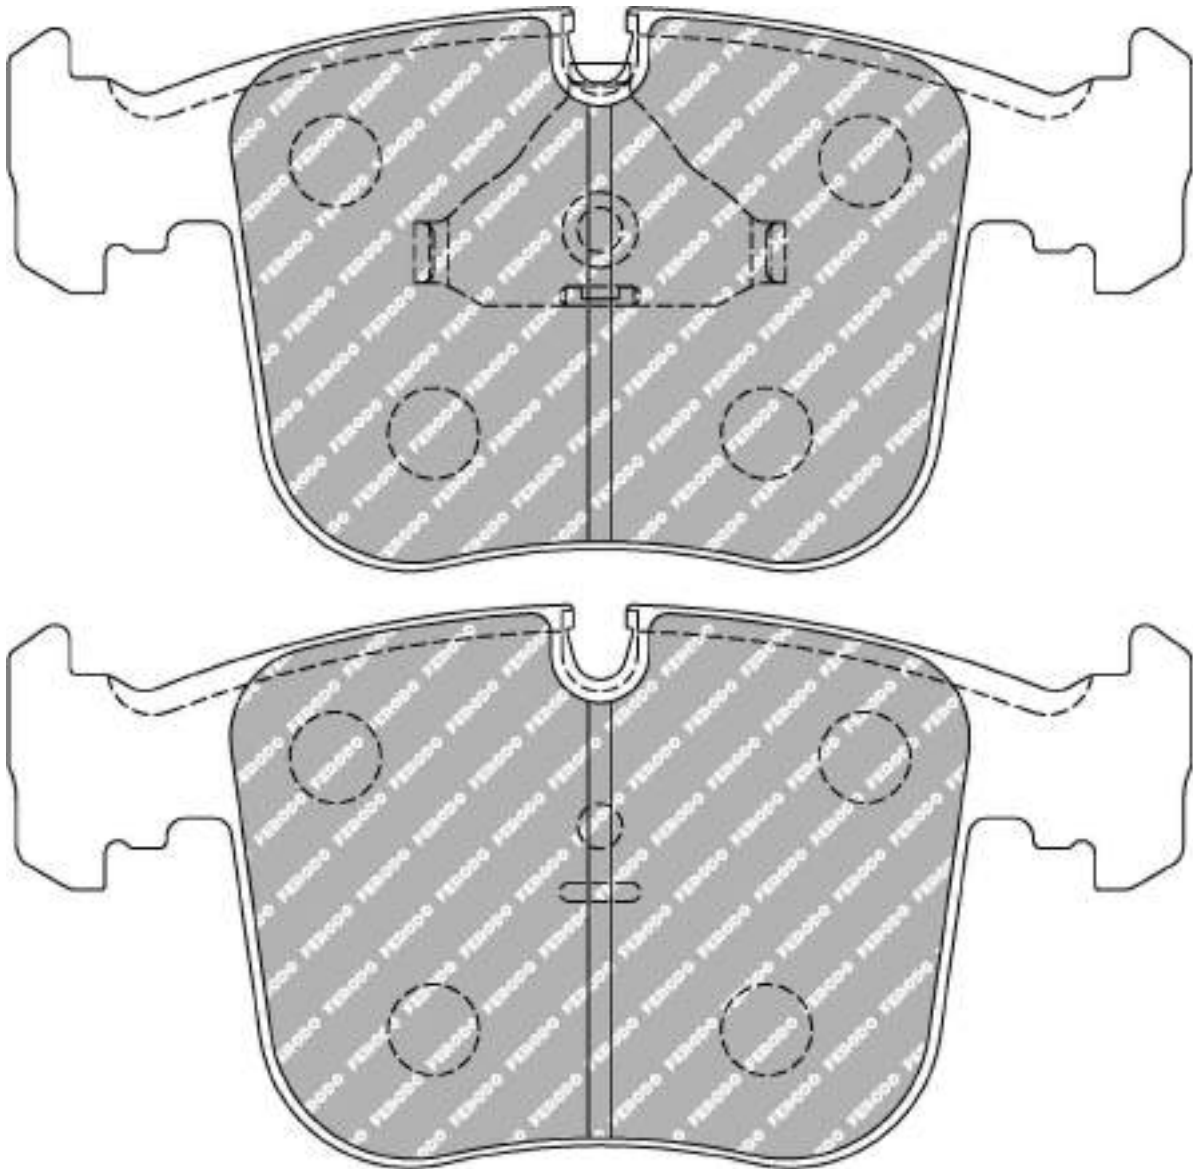

156.5mm = 6.161"

74.8mm = 2.945"

18.5mm = 0.728"

69.6mm = 2.740"

MATERIAL AVAILABILITY						
H	C	R	W	WB	Z	ZB
✓		✉				

CROSS REFERENCE	
BREMBO	07.8300.11
FMSI	D547
HAWK	HB325 0,72
MINTEX	MDB1551
PAGID	2683
WVA	21284 19,30