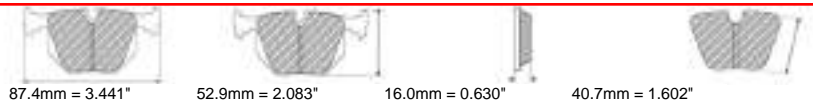

FCP1491

WVA No: 20961 16,00

AUDI Rear, CITROEN Rear, PEUGEOT Rear, PORSCHE Rear, RENAULT Rear, SEAT Rear, SKODA Front / Rear, VOLKSWAGEN Rear