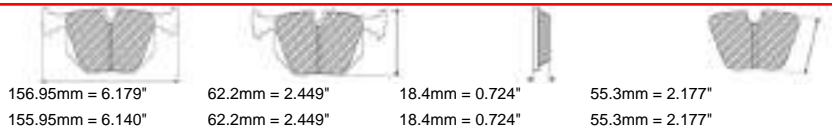

FCP4489

WVA No: 24912-24913