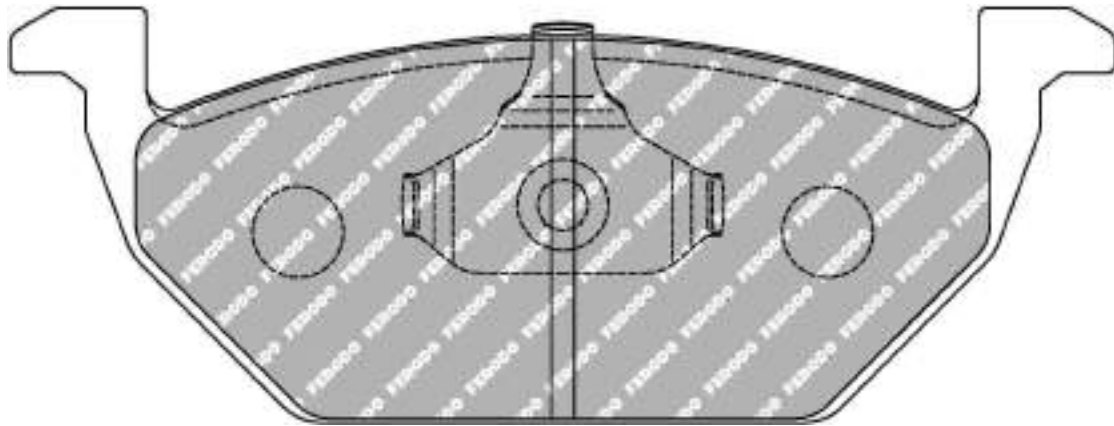

FCP1094

WVA No: 21974 19,40

FMSI No: D768

146.4mm = 5.764"

55.2mm = 2.173"

19.7mm = 0.776"

50.1mm = 1.972"

AUDI Front, PORSCHE Front, SEAT Front, SKODA Front, VOLKSWAGEN Front

MATERIAL AVAILABILITY						
H	C	R	W	WB	Z	ZB
✓		✉			✉	

CROSS REFERENCE	
BREMBO	07.8300.04
CL BRAKES	4088
FMSI	D768
HAWK	HB365 0,728
MINTEX	MDB1811
MINTEX	MDB2034
WVA	21974 19,40