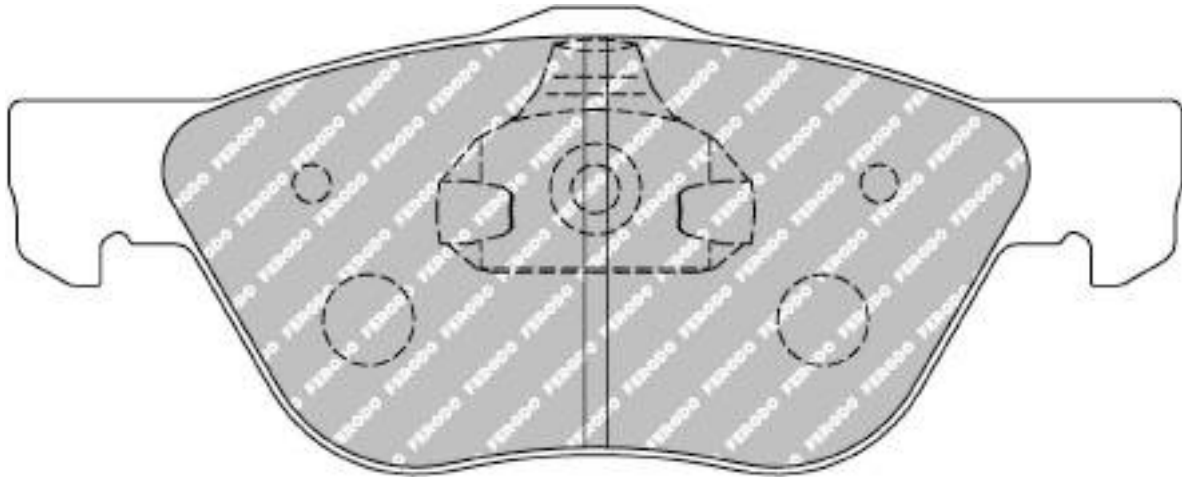

FCP1052

WVA No: 21636 18,00

155.2mm = 6.110"
156.4mm = 6.157"

61.7mm = 2.429"
58.9mm = 2.319"

18.5mm = 0.728"
18.5mm = 0.728"

54.3mm = 2.138"
54.3mm = 2.138"

ALFA ROMEO Front, FIAT Front, LANCIA Front

MATERIAL AVAILABILITY

H	C	R	W	WB	Z	ZB
✓		✓				

CROSS REFERENCE

BREMBO	07.8301.43
MINTEX	MDB1735
MINTEX	MDB2068
WVA	21636 18,00