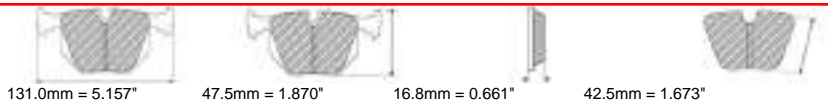

FCP1378

WVA No: 23597 16,80