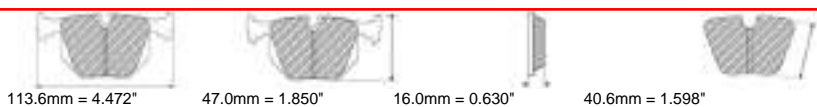

FRP217

ASTON MARTIN Front

MATERIAL AVAILABILITY						
H	C	R	W	WB	Z	ZB
		✓	✉		✓	

CROSS REFERENCE	
AP RACING	CP3714D54
PAGID	1267
PFC	7714

FRP218

FMSI No: DR84

CITROEN Front

MATERIAL AVAILABILITY						
H	C	R	W	WB	Z	ZB
✓	✓	✓	✓			

CROSS REFERENCE	
ALCON	PNF4463X551
ALCON	PNF4463X551.4
AP RACING	CP2340D43
FMSI	DR84
HAWK	HB107
PAGID	1749
PFC	7740
Raybestos	DR805
Wilwood	5616