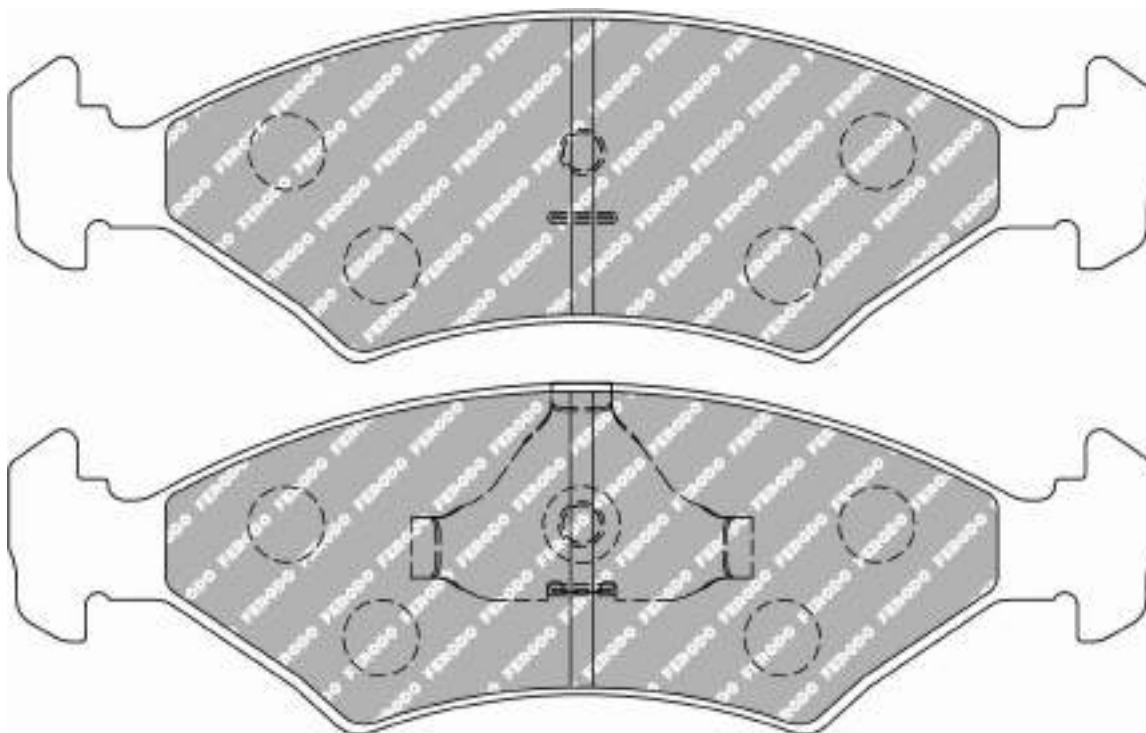

FERRARI Rear, FORD Front, KIA Front, TVR Front