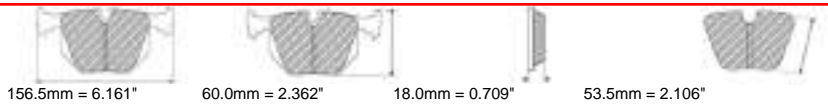

FCP685

WVA No: 21560 18,00

FORD Front, JAGUAR Front, OPEL Front, SAAB Front, VAUXHALL Front