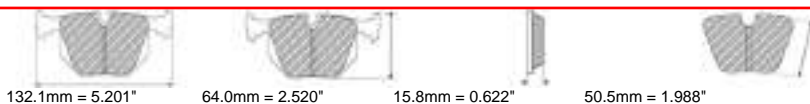

FRP3134

JAGUAR Front

MATERIAL AVAILABILITY						
H	C	R	W	WB	Z	ZB
✓		✉			✓	

CROSS REFERENCE	
ALCON	PNF4497X831S

FRP3135

WVA No: 24851 15,60

JAGUAR Rear, PEUGEOT Front

MATERIAL AVAILABILITY						
H	C	R	W	WB	Z	ZB
✓		✉			✉	

CROSS REFERENCE	
ALCON	PNF4498X821S
WVA	24851 15,60