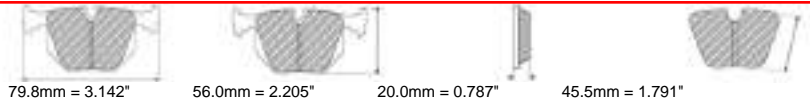

FRP1064

4 Pistons caliper

(1 set = 4 pads) - 2 sets per axle for the recommended applications

ALSO AVAILABLE

SHAPE	TH. MM	NOTES
FRP1058	18	

MATERIAL AVAILABILITY

H	C	R	W	WB	Z	ZB

CROSS REFERENCE

ALCON	PNF0084X282.4
BREMBO	07.5684.2
BREMBO	07.5684.25
BREMBO	07.5684.26
PAGID	2053
PFC	7748.XX.20