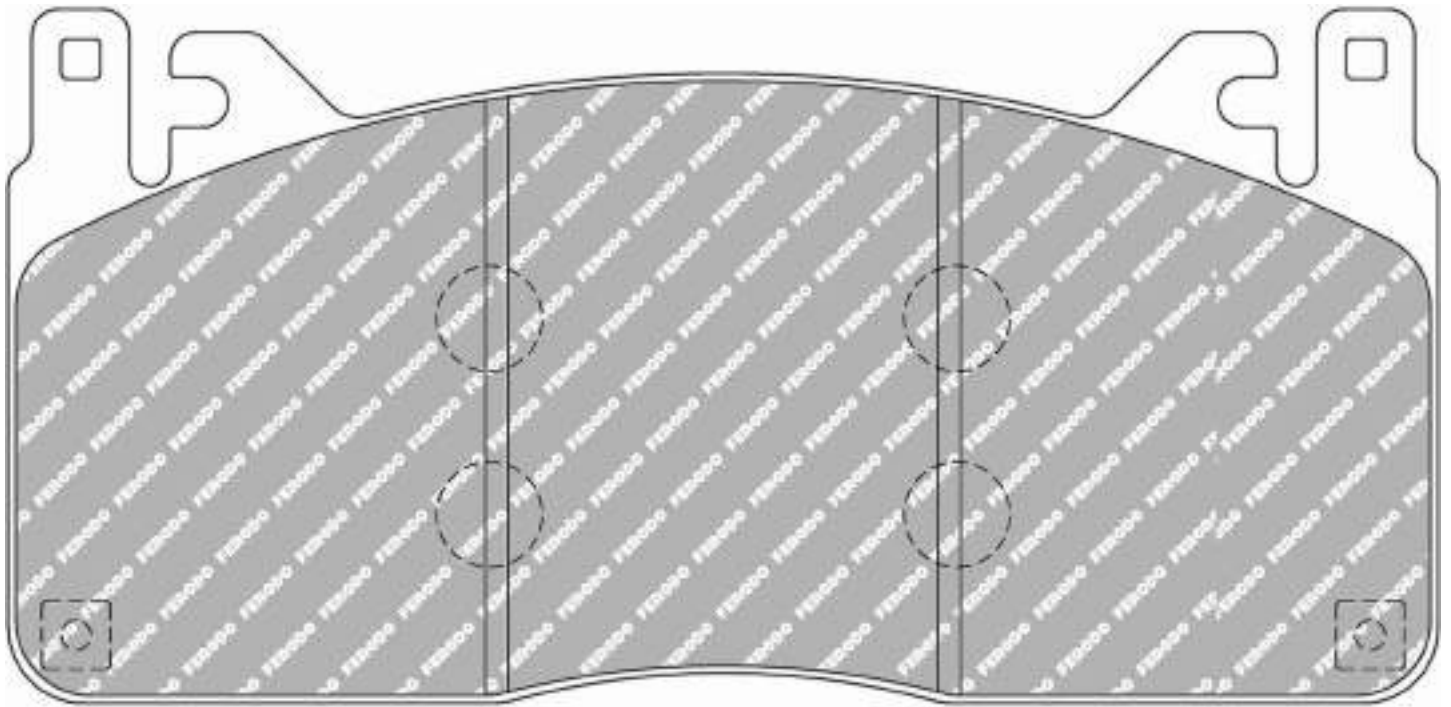

FCP4835

189.2mm = 7.449"

92.7mm = 3.650"

16.3mm = 0.642"

77.5mm = 3.051"

FORD Front

MATERIAL AVAILABILITY

H	C	R	W	WB	Z	ZB
✓					✓