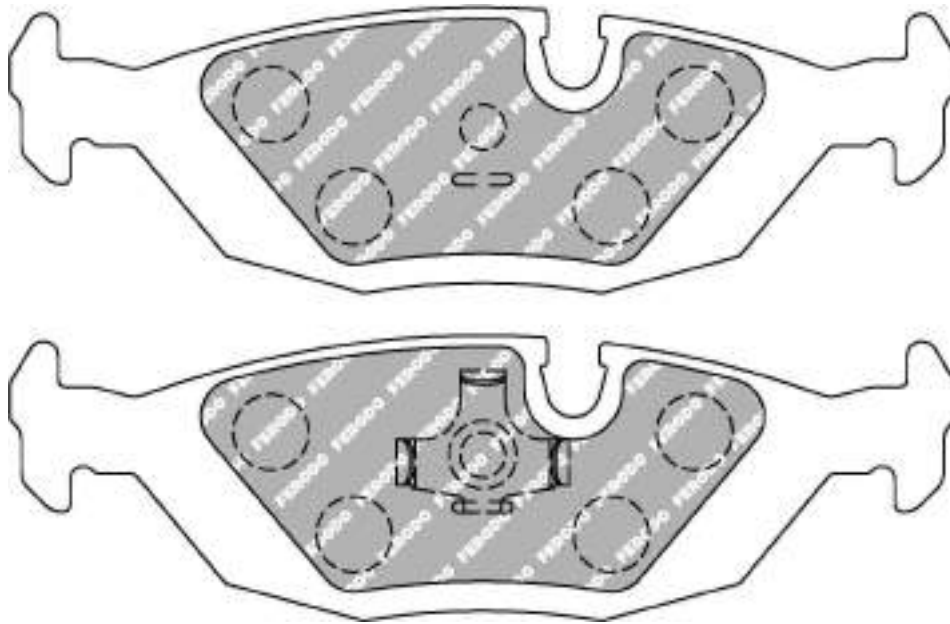

38.2mm = 1.504"
38.2mm = 1.504"

16.2mm = 0.638"
16.2mm = 0.638"

31.0mm = 1.220"
31.0mm = 1.220"

BMW Rear

MATERIAL AVAILABILITY

H	C	R	W	WB	Z	ZB
✓		✓	✉			

CROSS REFERENCE

FMSI	D279
HAWK	HB399 0,63
MINTEX	MDB1239
PAGID	1141
WVA	20675 17,00