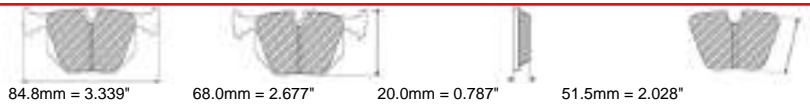

FRP3004

4 Pistons caliper

(1 set = 4 pads) - 2 sets per axle for the recommended applications

ALSO AVAILABLE		
SHAPE	TH. MM	NOTES
FRP1059	22	
FRP3034	21	
FRP3045	18	

CROSS REFERENCE	
ALCON	PNF0084X283.4
BREMBO	07.5868.2
BREMBO	07.5868.29
PFC	7742.XX.20
PFC	7802.XX.20

MATERIAL AVAILABILITY						
H	C	R	W	WB	Z	ZB