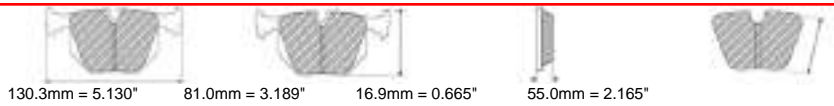

FRP3083

WVA No: 24974 16,70 - 20345 16,90

LOTUS Front, MCLAREN Rear, RENAULT Front, SEAT Front