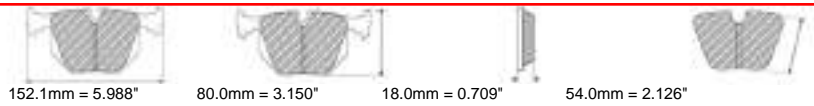

FRP3003

ALSO AVAILABLE

SHAPE	TH. MM	NOTES
FRP3014	25	without top tab
FRP3015	28.5	without top tab
FRP3077	17	with top tab
FRP3144	18	without top tab
FRP3145	17	without top tab

MATERIAL AVAILABILITY

H	C	R	W	WB	Z	ZB
✓		✓	✓		✗	

CROSS REFERENCE

ALCON	PNF4489X532.4
AP RACING	CP3894D54
BREMBO	B5118
HAWK	HB109 0,71
PAGID	1904
PFC	7790.XX.18
Raybestos	DR2600 0.71
Wilwood	8818