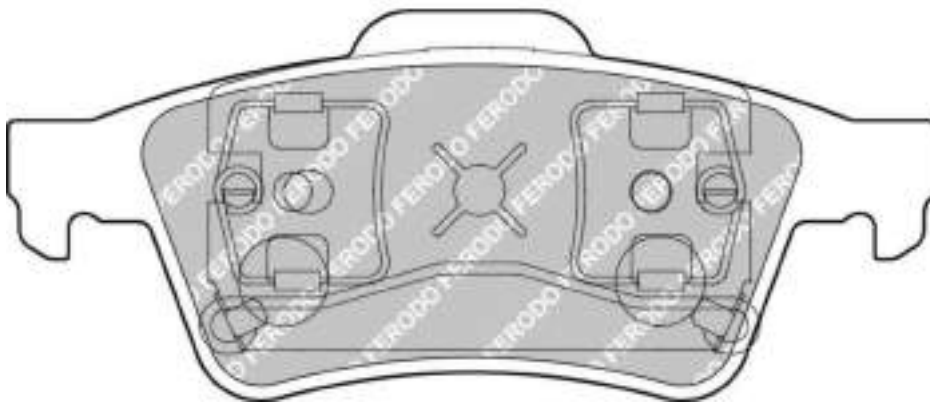

FCP1540

WVA No: 23482 16,50

123.1mm = 4.846"

52.0mm = 2.047"

15.8mm = 0.622"

41.0mm = 1.614"

CHEVROLET Rear, FORD Rear, NISSAN Rear, OPEL Rear, RENAULT Rear, SAAB Rear, VAUXHALL Rear

MATERIAL AVAILABILITY

H	C	R	W	WB	Z	ZB
✓						

CROSS REFERENCE

MINTEX	MDB2210
MINTEX	MDB2281
WVA	23482 16,50