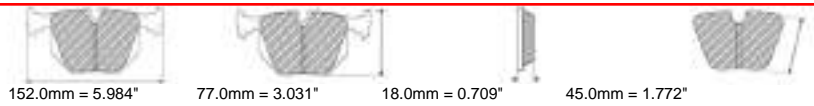

FRP3000

ALSO AVAILABLE		
SHAPE	TH. MM	NOTES
FRP1060	25	

CROSS REFERENCE	
ALCON	PNF4489X519.4
ALCON	PNF4489X562.4
ALCON	PNF4489X565.4
AP RACING	CP3894D46
PAGID	1852

MATERIAL AVAILABILITY						
H	C	R	W	WB	Z	ZB
✓		✓	✉