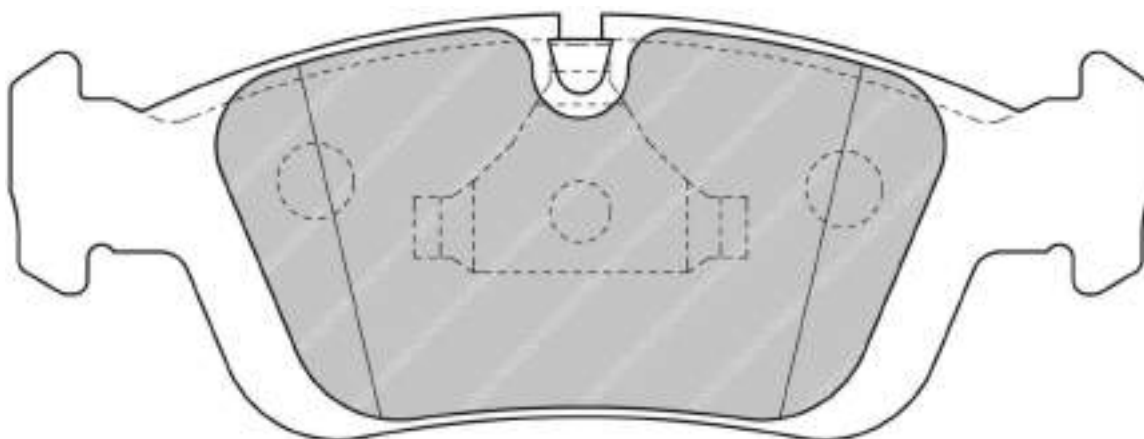

BMW Front

MATERIAL AVAILABILITY						
H	C	R	W	WB	Z	ZB
✓						

CROSS REFERENCE	
CL BRAKES	4104
FMSI	D781
HAWK	HB546 0,654
MINTEX	MDB1901
PAGID	2180
WVA	21925 17,80