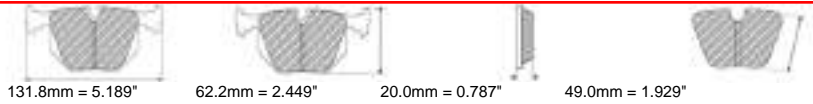

FRP302

CITROEN Front, PORSCHE Rear

ALSO AVAILABLE		
SHAPE	TH. MM	NOTES
FRP1077	16	
FRP1078	25	
FRP3007	18	
FRP3156	26.5	

MATERIAL AVAILABILITY						
H	C	R	W	WB	Z	ZB
✓	✗	✓	✉		✗	✓

CROSS REFERENCE	
ALCON	PNF4441X728
ALCON	PNF4441X728.4
ALCON	PNF4441X754
ALCON	PNF4441X754.4
ALCON	PNF4441X757.4
BREMBO	07.5139.6
BREMBO	07.5139.65
BREMBO	07.5139.69
HAWK	HB208
PAGID	1607
PFC	7700.XX.20
Raybestos	DR2000 0.78
Wilwood	9220