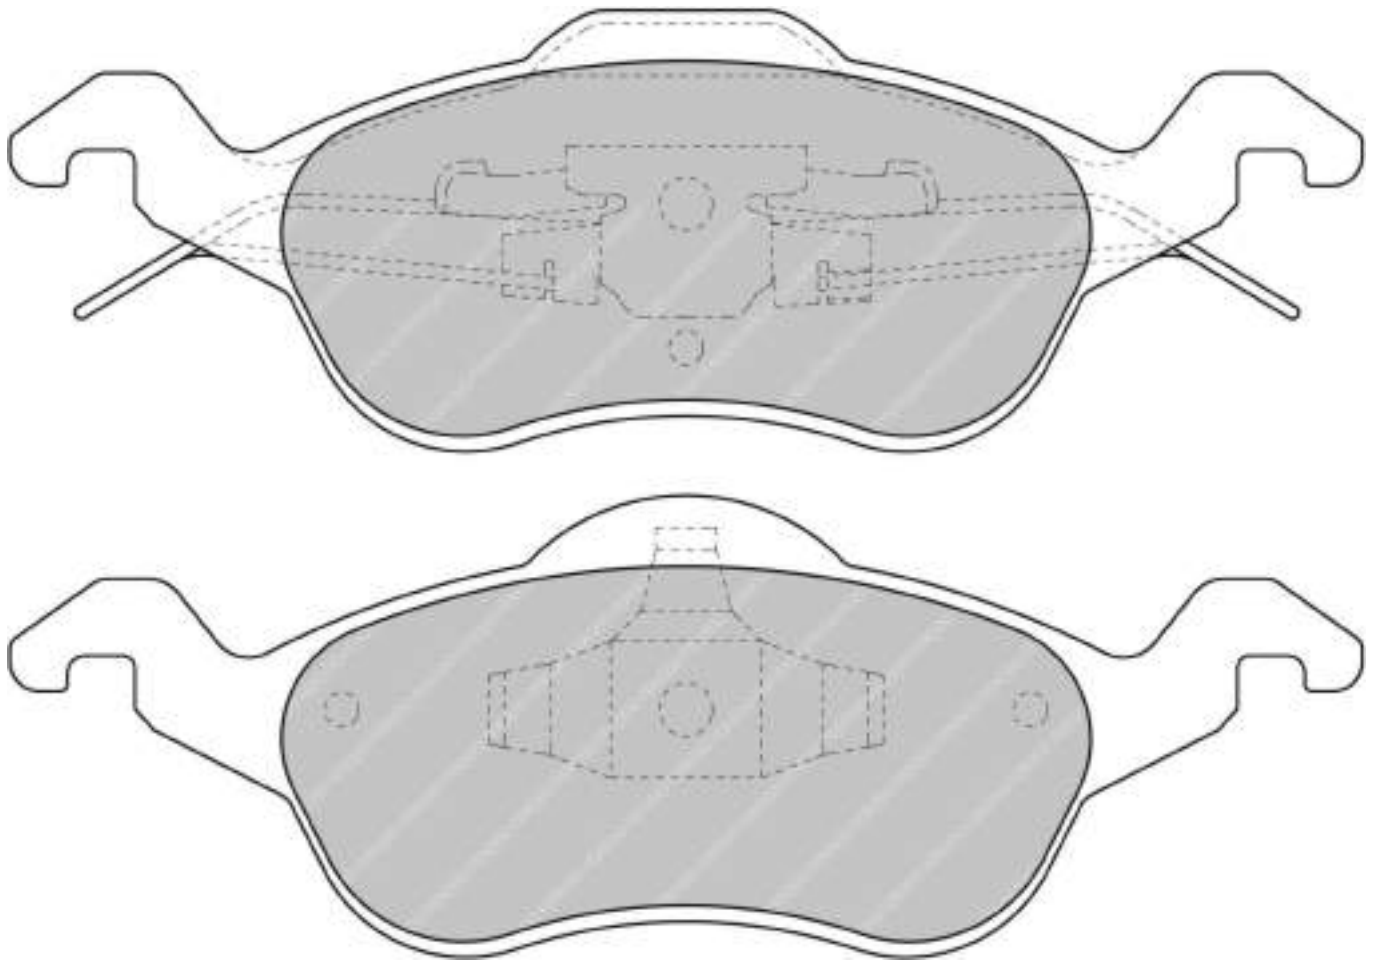

FORD Front, FORD USA Front

177.9mm = 7.004"

60.8mm = 2.394"

19.0mm = 0.748"

44.8mm = 1.764"

MATERIAL AVAILABILITY

H	C	R	W	WB	Z	ZB
✓		✉				

CROSS REFERENCE