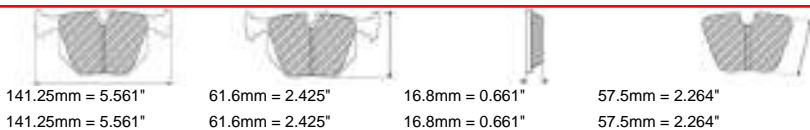

FCP4413

WVA No: 24180, 24181