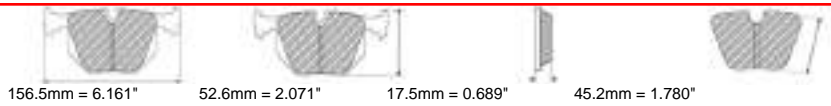

FCP584

WVA No: 21190 17,50

FMSI No: D403

DAEWOO Front, OPEL Front, VAUXHALL Front

MATERIAL AVAILABILITY						
H	C	R	W	WB	Z	ZB
✓		✓				

CROSS REFERENCE	
BREMBO	07.8301.19
CL BRAKES	4036
FMSI	D403
MINTEX	MDB1386
PAGID	1288
WVA	21190 17,50
WVA	21201-21190 17,50