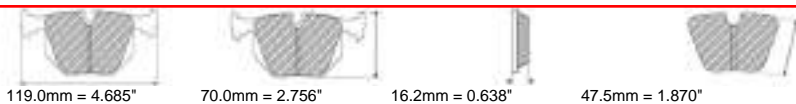

FCP774

WVA No: 20168 16,20

FMSI No: D227