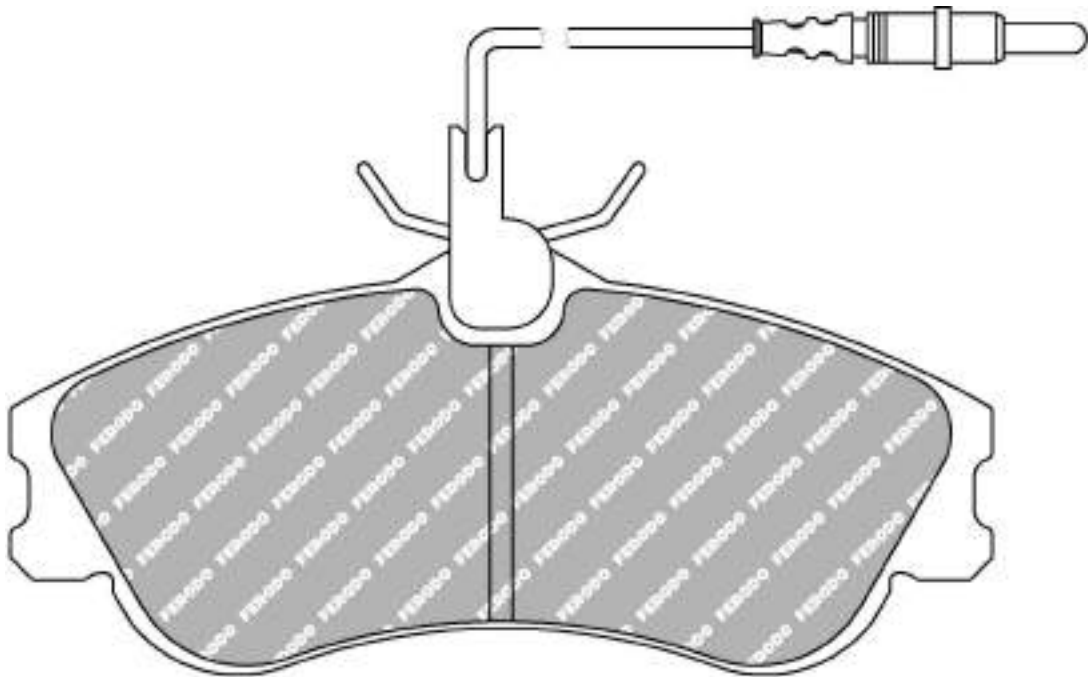

56.0mm = 2.205"

18.0mm = 0.709"

44.4mm = 1.748"

CITROEN Front, PEUGEOT Front

MATERIAL AVAILABILITY						
H	C	R	W	WB	Z	ZB
✓						

CROSS REFERENCE	
MINTEX	MDB1812
WVA	23124 19,00

FCP1113

WVA No: 23177 14,30