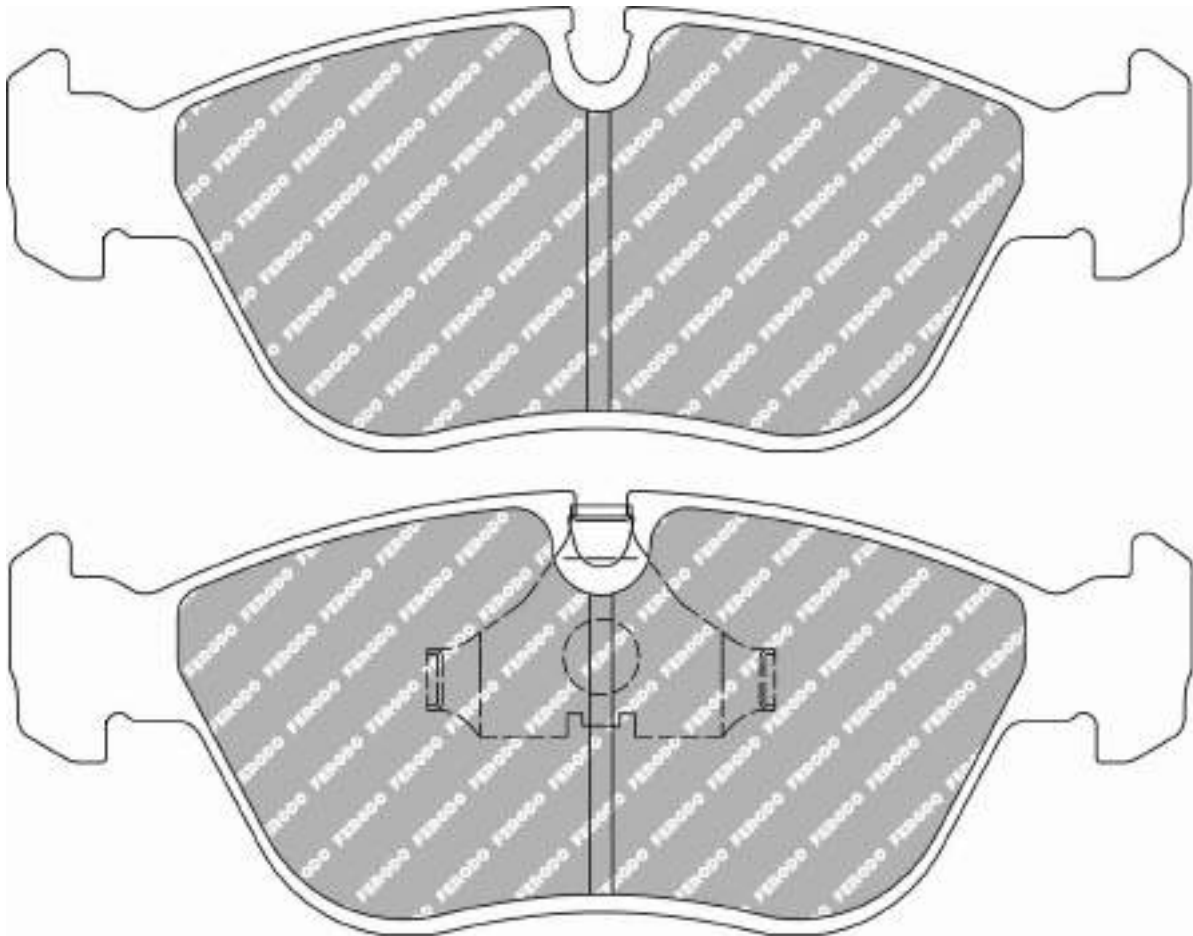

156.4mm = 6.157"
156.4mm = 6.157"

58.7mm = 2.311"
58.7mm = 2.311"

18.8mm = 0.740"
18.8mm = 0.740"

51.6mm = 2.031"
51.6mm = 2.031"

MATERIAL AVAILABILITY

H	C	R	W	WB	Z	ZB
✓		✓				

CROSS REFERENCE

FMSI	D618
HAWK	HB492 0,732
MINTEX	MDB1614
MINTEX	MDB1984
WVA	21273 19,50