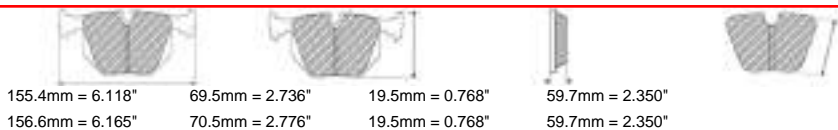

FCP1520

WVA No: 23402 20,10 - 23403 20,10

CHEVROLET Front, FIAT Front, OPEL Front, SAAB Front, VAUXHALL Front