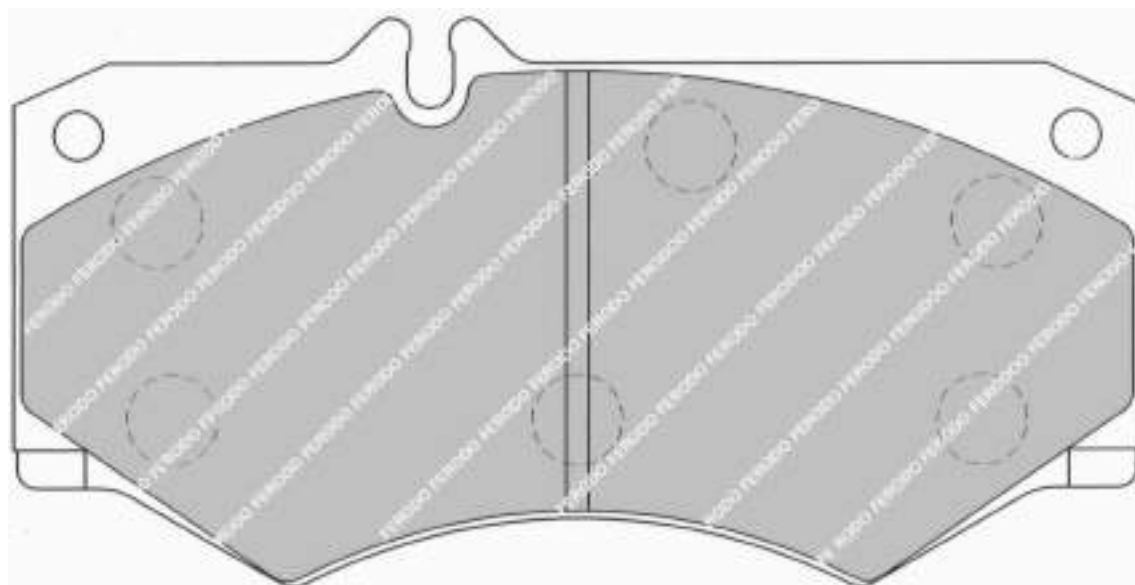

MATERIAL AVAILABILITY

H	C	R	W	WB	Z	ZB
✓		✓	✓		✗	

FRP3078

149.2mm = 5.874"

75.0mm = 2.953"

18.0mm = 0.709"

58.5mm = 2.303"

MATERIAL AVAILABILITY						
H	C	R	W	WB	Z	ZB