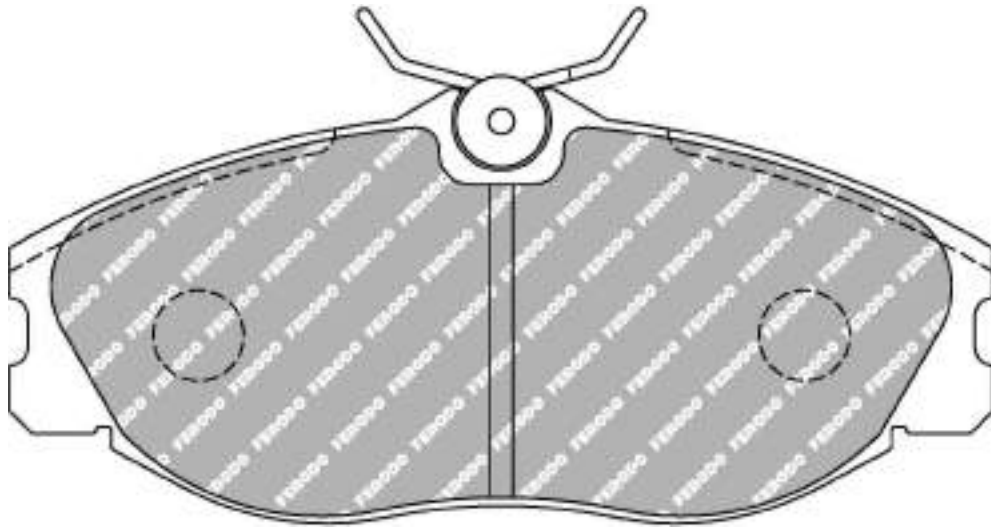

FCP1063

WVA No: 21674 18,00

130.0mm = 5.118"

57.0mm = 2.244"

18.5mm = 0.728"

49.4mm = 1.945"

BMW Front, CITROEN Front, PEUGEOT Front

MATERIAL AVAILABILITY						
H	C	R	W	WB	Z	ZB
✓		✓				

CROSS REFERENCE	
BREMBO	07.8301.00
BREMBO	07.8301.46
MINTEX	MDB1732
WVA	21674 18,00