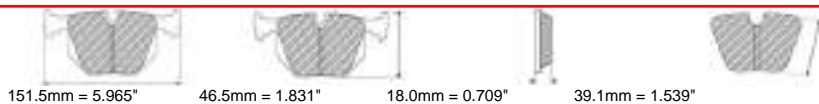

FCP206

WVA No: 20640-20753 18,60

FMSI No: D350