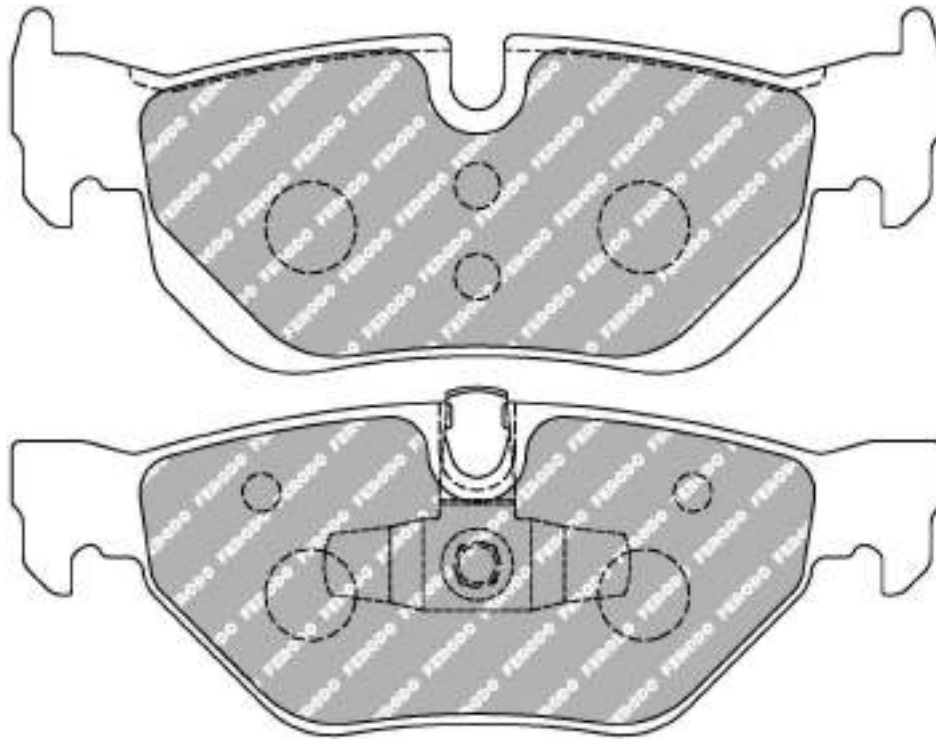

FCP1807

WVA No: 23926 17,00

123.2mm = 4.850"
123.2mm = 4.850"

48.3mm = 1.902"
44.0mm = 1.732"

16.4mm = 0.646"
16.4mm = 0.646"

39.7mm = 1.563"
39.7mm = 1.563"

BMW Rear

MATERIAL AVAILABILITY						
H	C	R	W	WB	Z	ZB
✓					✉	

CROSS REFERENCE	
MINTEX	MDB2683
PFC	0396
WVA	23926 17,00