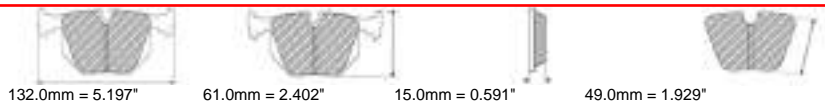

FRP3081

MITSUBISHI Front

ALSO AVAILABLE		
SHAPE	TH. MM	NOTES
FRP3142		For Alcon Kits with caliper pin guides

CROSS REFERENCE	
ALCON	PNF4497X607.4
ALCON	PNF4497X617.4

MATERIAL AVAILABILITY						
H	C	R	W	WB	Z	ZB
✓		✓	✉		✉	

FRP3082

MITSUBISHI Rear

MATERIAL AVAILABILITY						
H	C	R	W	WB	Z	ZB
✓		✓	✉		✉	

CROSS REFERENCE	
ALCON	PNF4498X703.4
ALCON	PNF4498X705.4
PAGID	8050