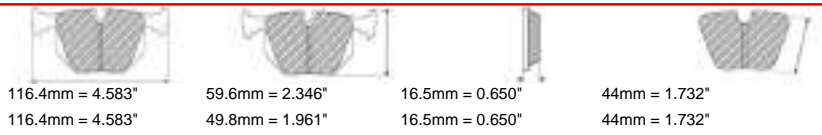

FCP4587

WVA No: 25216, 25215