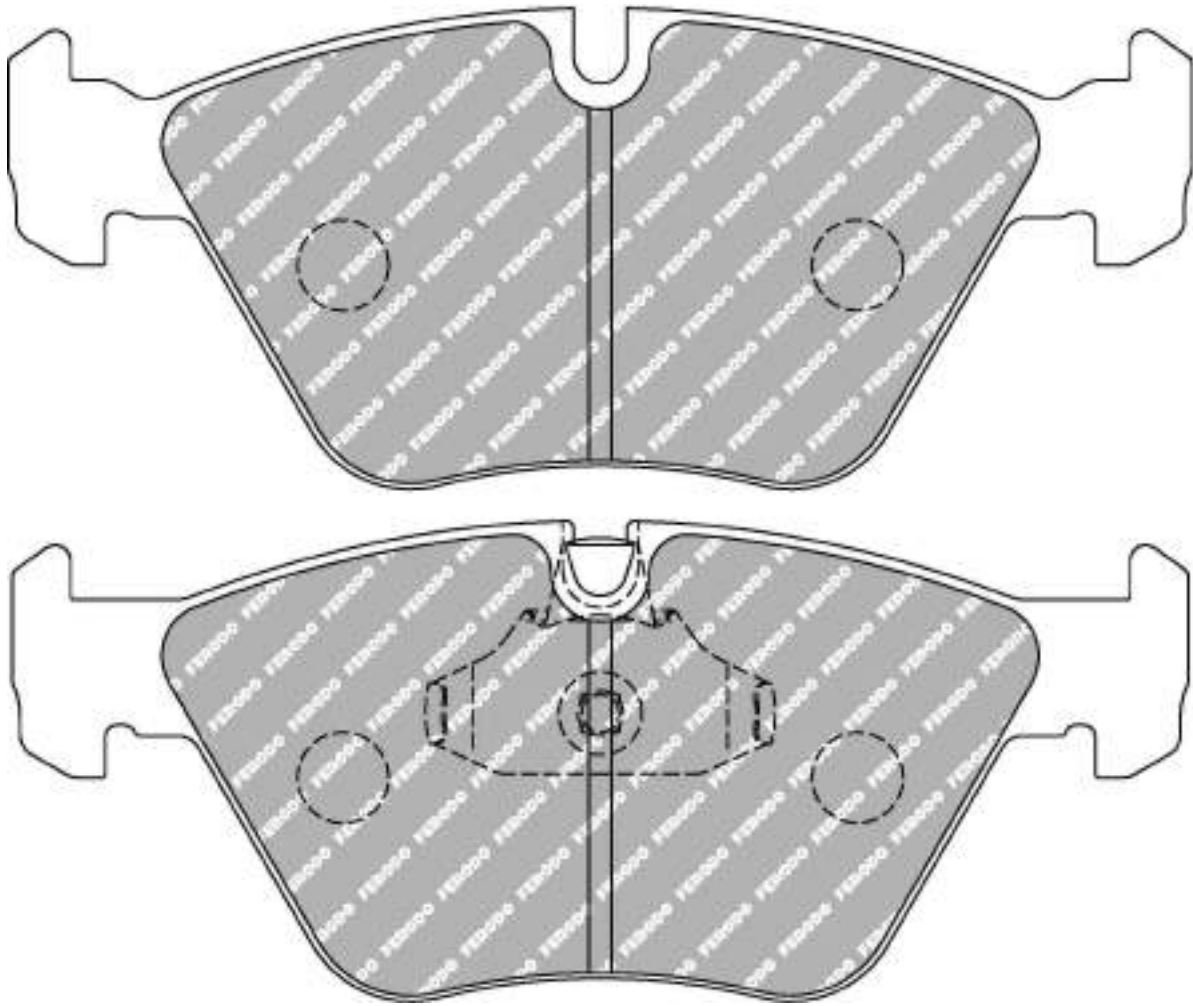

FCP1073

WVA No: 21677 19,50

FMSI No: D946

156.5mm = 6.161"
156.5mm = 6.161"

63.9mm = 2.516"
63.9mm = 2.516"

20.2mm = 0.795"
20.2mm = 0.795"

58.4mm = 2.299"
58.4mm = 2.299"

BMW Front

MATERIAL AVAILABILITY						
H	C	R	W	WB	Z	ZB
✓			✓		✉	

CROSS REFERENCE	
CL BRAKES	4033
FMSI	D946
HAWK	HB464 0,764
MINTEX	MDB1817
WVA	21677 19,50