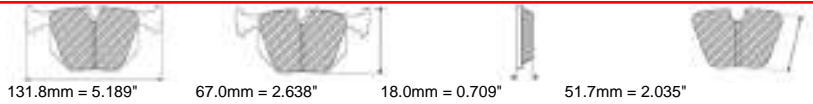

FCP1281

FMSI No: D810

AUDI Rear, BMW Rear, LAMBORGHINI Rear, NISSAN Rear

ALSO AVAILABLE		
SHAPE	TH. MM	NOTES
FRP3028	16	

MATERIAL AVAILABILITY						
H	C	R	W	WB	Z	ZB
✓		✓	✓			

CROSS REFERENCE	
ALCON	PNF0084X233.4
AP RACING	780
BREMBO	07.4865.1
BREMBO	07.4865.80
BREMBO	07.8301.61
BREMBO	07.8645.16
BREMBO	07.B314.30
CL BRAKES	5008W52T18
FMSI	D810
FMSI	D968
HAWK	HB193 0,67
MINTEX	MTX1976
PAGID	1287
PFC	7780.XX.18
Raybestos	DR770
Raybestos	DR780
SBS	3038
Wilwood	5518