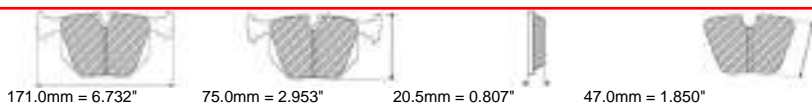

FRP503

FMSI No: DR3

MATERIAL AVAILABILITY						
H	C	R	W	WB	Z	ZB
✗		✓	✓			

CROSS REFERENCE	
ALCON	PNF0084X350.4
AP RACING	CP5805D45
FMSI	DR3
PAGID	1798USA
Raybestos	DR200

Updated on 25th Mar 2020

3261