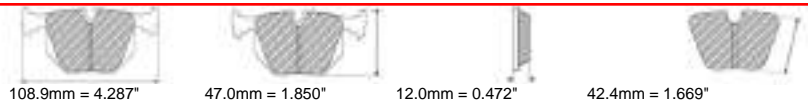

FCP360

WVA No: 20841 12,00

FIAT Rear, LANCIA Rear, RENAULT Rear, RENAULT-ALPINE Rear