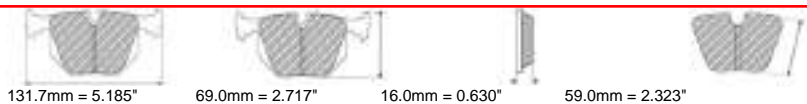

FRP3009

ALSO AVAILABLE		
SHAPE	TH. MM	NOTES
FRP3012	20	

MATERIAL AVAILABILITY						
H	C	R	W	WB	Z	ZB

CROSS REFERENCE	
ALCON	PNF4476X545
ALCON	PNF4476X545.4
PAGID	2743
PFC	7755