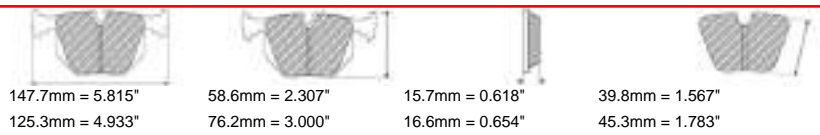

FCP1213

FMSI No: D369

CADILLAC Front

MATERIAL AVAILABILITY						
H	C	R	W	WB	Z	ZB

CROSS REFERENCE	
BREMBO	07.8300.24
FMSI	D369
HAWK	HB332 0,654
PFC	0369.XX