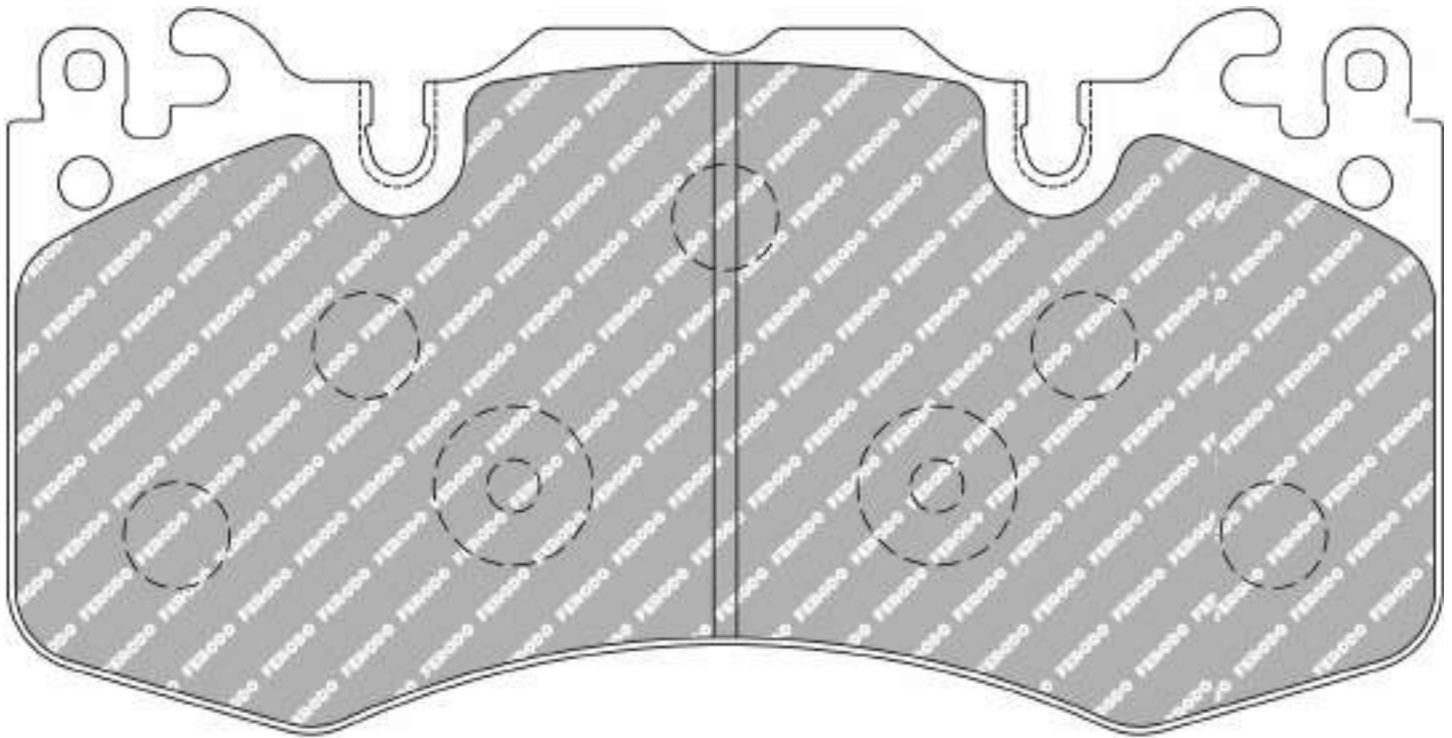

FCP4379

WVA No: 24659

189.7mm = 7.469"

96.4mm = 3.795"

16.6mm = 0.654"

76mm = 2.992"

LAND ROVER Front

MATERIAL AVAILABILITY

H	C	R	W	WB	Z	ZB
✓						

CROSS REFERENCE

WVA	24659

3210

FERODO
RACING

Updated on 25th Mar 2020

✓ Available
⚠ Exhausting
✗ Out of Range
📦 Make to order
📅 In Introduction