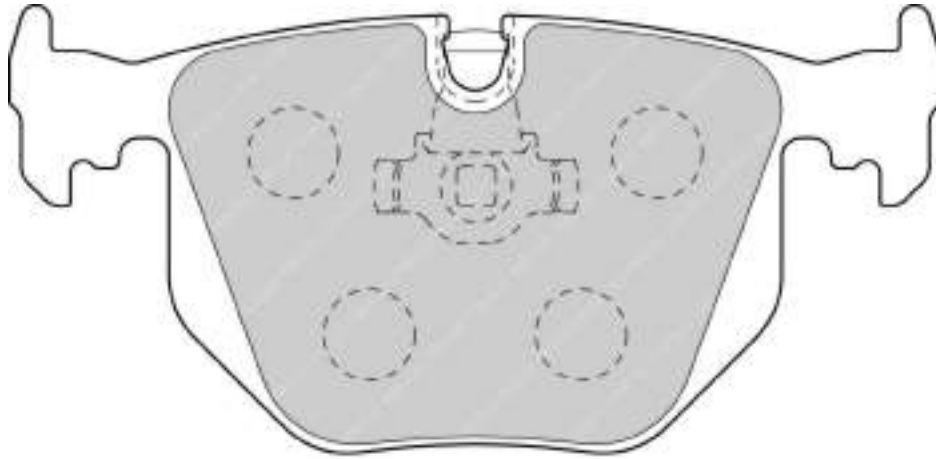

FCP1483

WVA No: 21282 17,20

FMSI No: D683

123.0mm = 4.843"

59.4mm = 2.339"

17.2mm = 0.677"

59.4mm = 2.339"

BMW Rear, LAND ROVER Rear

ALSO AVAILABLE

SHAPE	TH. MM	NOTES
FCP857	17	Different Spring clip

MATERIAL AVAILABILITY

H	C	R	W	WB	Z	ZB
✓		✉	✉		✉	

CROSS REFERENCE

FMSI	D683
HAWK	HB518 0,642
MINTEX	MDB2004
PAGID	2685
PFC	0548
WVA	21282 17,20