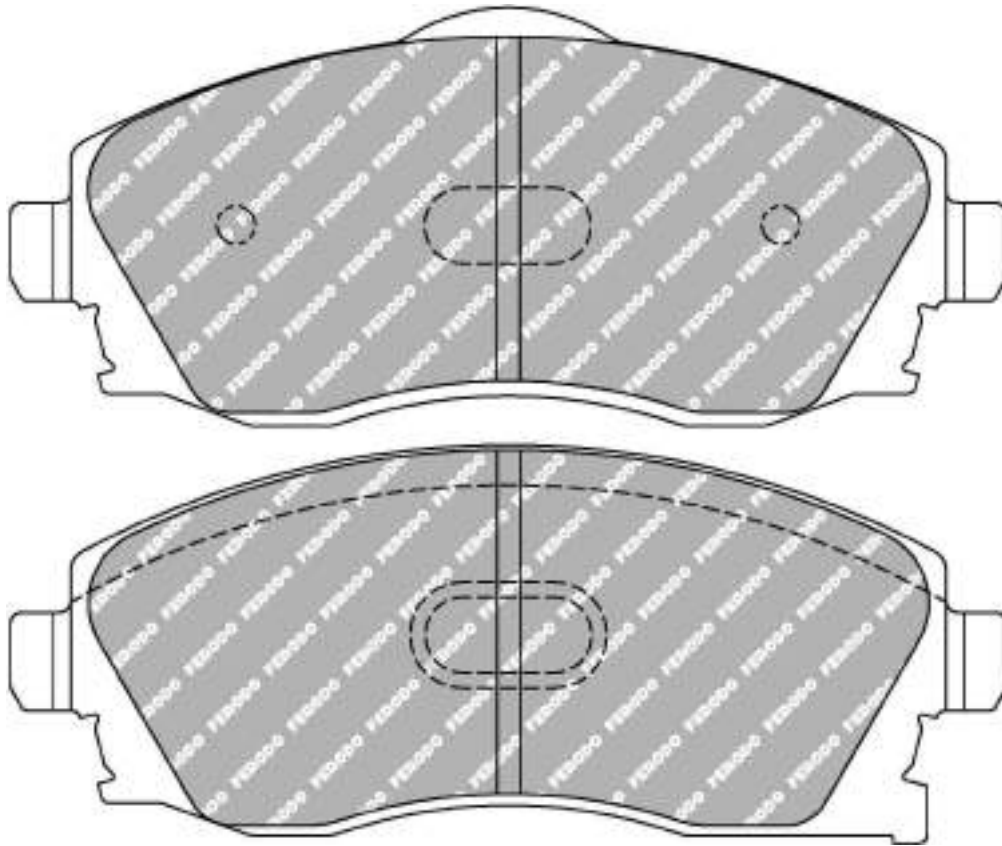

FCP1424

WVA No: 23225 17,00

131.7mm = 5.185"
131.7mm = 5.185"

55.4mm = 2.181"
52.3mm = 2.059"

16.0mm = 0.630"
16.0mm = 0.630"

45.5mm = 1.791"
45.5mm = 1.791"

OPEL Front, VAUXHALL Front

MATERIAL AVAILABILITY						
H	C	R	W	WB	Z	ZB
✓						

CROSS REFERENCE	
MINTEX	MDB2073
WVA	23225 17,00