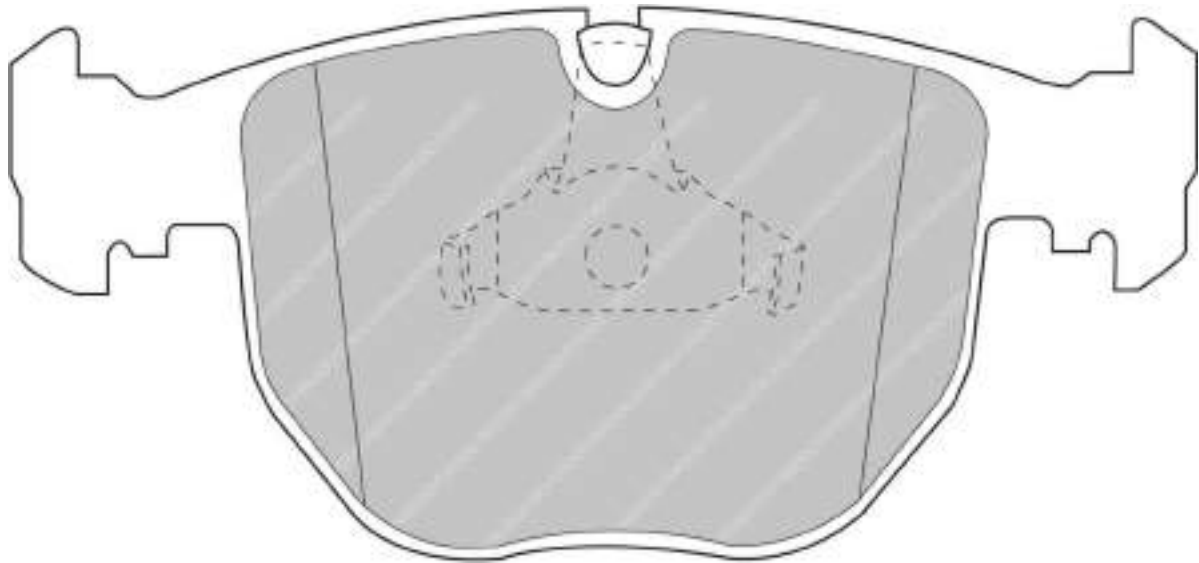

156.0mm = 6.142"

74.0mm = 2.913"

18.0mm = 0.709"

74.0mm = 2.913"

FMSI No: D681

ALPINA Front, BMW Front

MATERIAL AVAILABILITY

H	C	R	W	WB	Z	ZB
✓		✉				