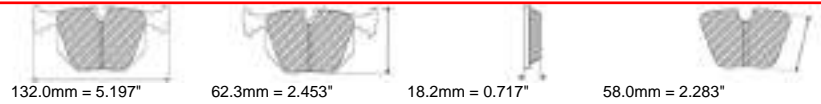

FCP1419

WVA No: 23581 18,70