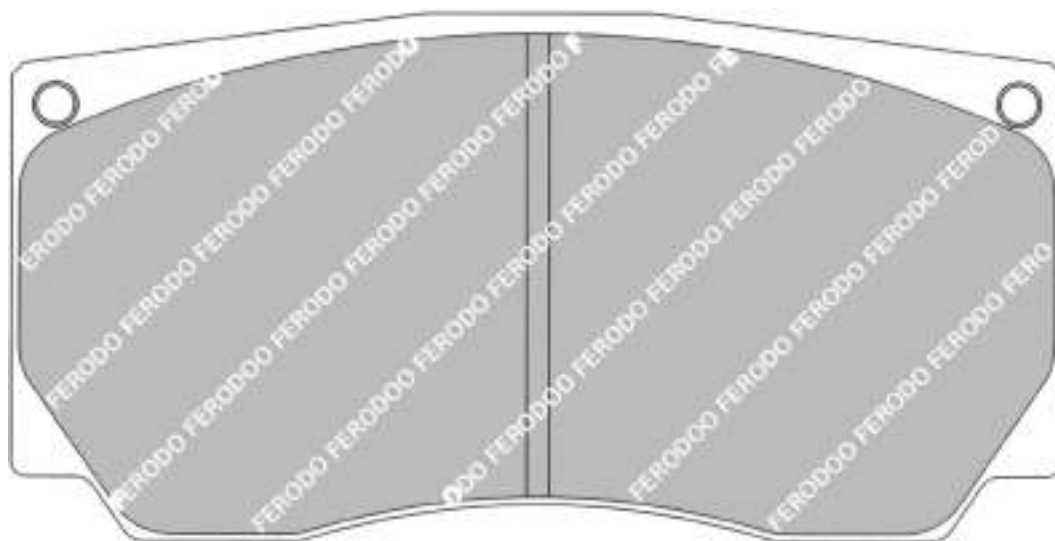

MITSUBISHI Front, PEUGEOT Front

MATERIAL AVAILABILITY						
H	C	R	W	WB	Z	ZB
		✓	✗		✓	

CROSS REFERENCE	
BREMBO	07.6955.50
PAGID	8033
PFC	7772.XX.18