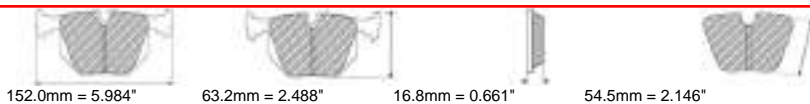

FRP3134

JAGUAR Front

MATERIAL AVAILABILITY						
H	C	R	W	WB	Z	ZB
✓		✉			✓	

CROSS REFERENCE	
ALCON	PNF4497X831S

FRP3135

WVA No: 24851 15,60

JAGUAR Rear, PEUGEOT Front

MATERIAL AVAILABILITY						
H	C	R	W	WB	Z	ZB
✓		✉			✉	

CROSS REFERENCE	
ALCON	PNF4498X821S
WVA	24851 15,60