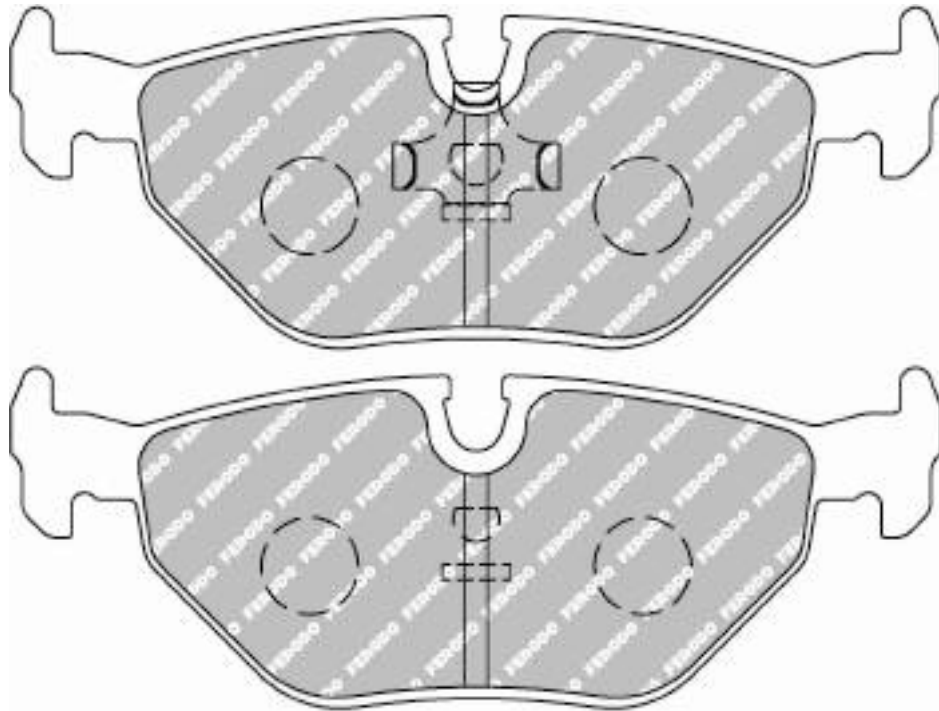

FCP578

WVA No: 20995 17,30

FMSI No: D396

123.3mm = 4.854"

45.0mm = 1.772"

15.9mm = 0.626"

39.7mm = 1.563"

BMW Rear, JAGUAR Rear

MATERIAL AVAILABILITY						
H	C	R	W	WB	Z	ZB
✓		✓	✉			

CROSS REFERENCE	
FMSI	D396
HAWK	HB227 0,63
MINTEX	MDB1369
PAGID	1285
PFC	0396.XX
WVA	20995 17,30