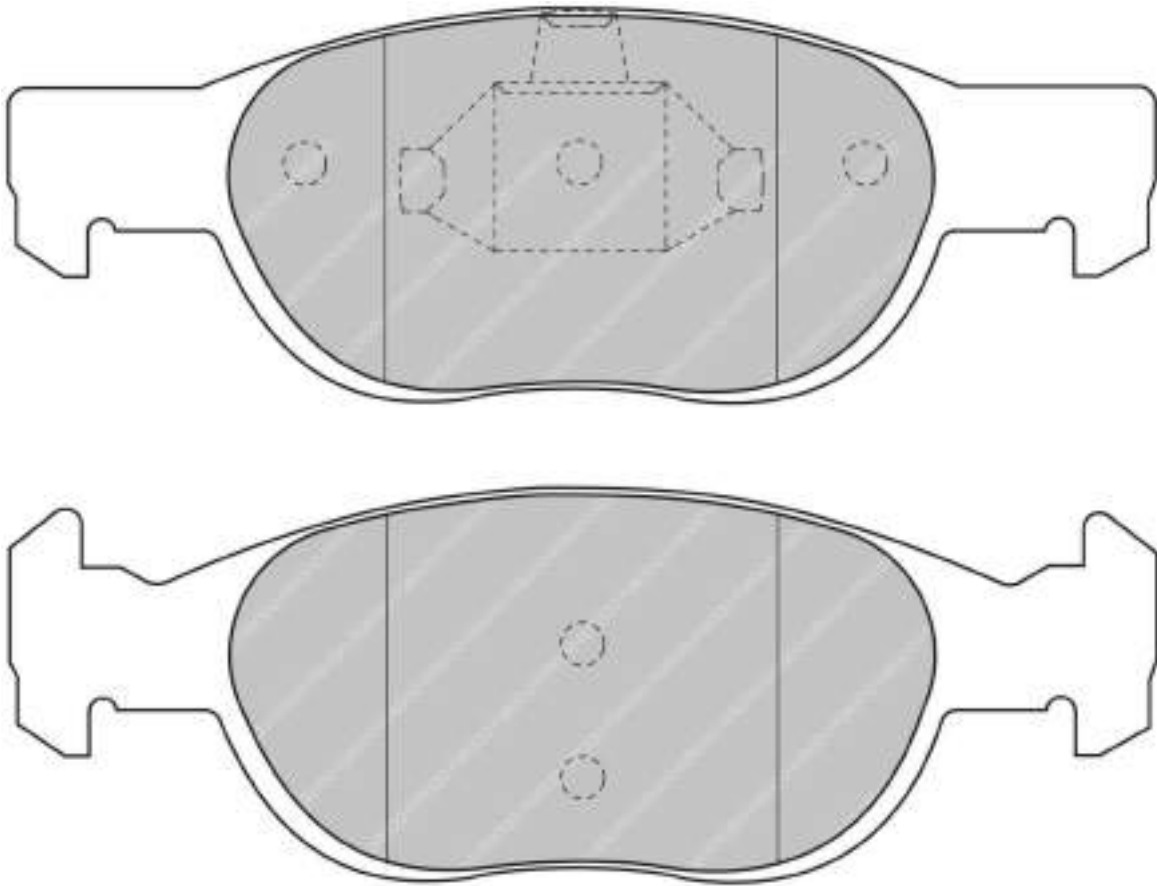

FCP1160

WVA No: 21931 17,00

151.4mm = 5.961"

52.0mm = 2.047"

17.1mm = 0.673"

48.1mm = 1.894"

FIAT Front, LANCIA Front

MATERIAL AVAILABILITY						
H	C	R	W	WB	Z	ZB
✓						

CROSS REFERENCE	
BREMBO	07.8301.59
MINTEX	MDB1828
MINTEX	MDB1956
MINTEX	MDB2206
WVA	21931 17,00