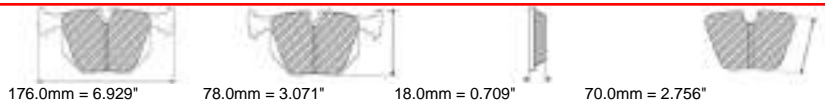

FRP3027

MATERIAL AVAILABILITY						
H	C	R	W	WB	Z	ZB
✓		✉				

CROSS REFERENCE	
ALCON	PNF0084X222
ALCON	PNF0084X222.4
AP RACING	CP8310D70