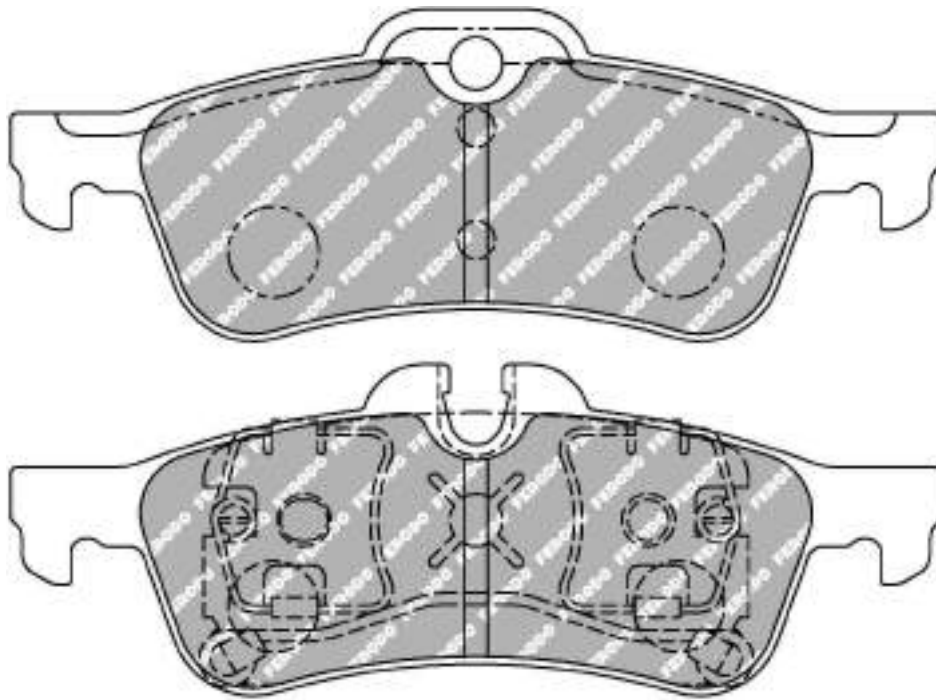

FCP1676

WVA No: 23716 16,40

FMSI No: D940

HONDA Rear, MINI Rear

123.2mm = 4.850"

43.9mm = 1.728"

15.9mm = 0.626"

32.5mm = 1.280"

Replacing FCP1500

MATERIAL AVAILABILITY						
H	C	R	W	WB	Z	ZB
✓						

CROSS REFERENCE	
BREMBO	07.8301.21
FMSI	D940
HAWK	HB445 0,61
MINTEX	MDB2639
WVA	23716 16,40