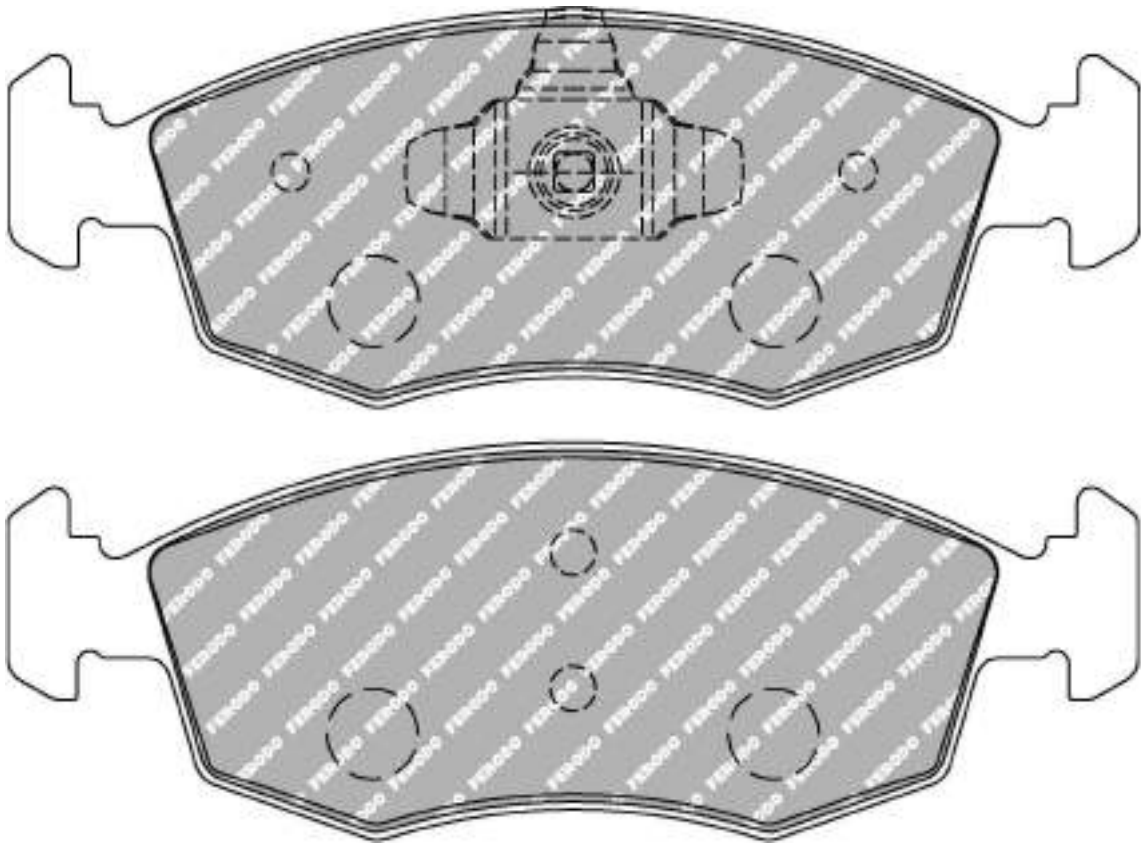

17.2mm = 0.677"

46.5mm = 1.831"

ABARTH Front

MATERIAL AVAILABILITY						
H	C	R	W	WB	Z	ZB

CROSS REFERENCE	
MINTEX	MDB3208
MINTEX	MDB3233

FCP4354

167.2mm = 6.583"

59.7mm = 2.350"