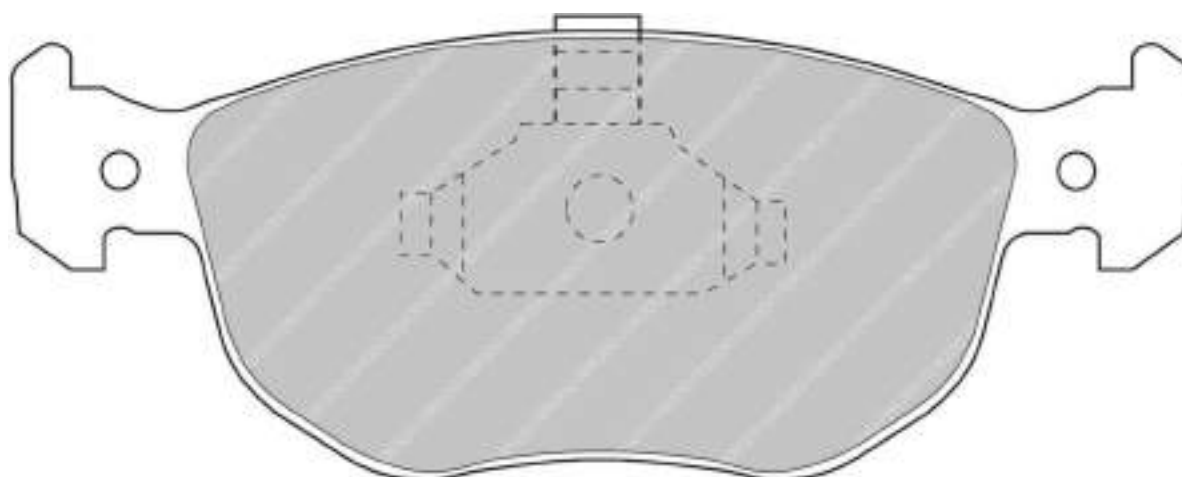

FCP767

WVA No: 21583 18,80

FORD Front

MATERIAL AVAILABILITY						
H	C	R	W	WB	Z	ZB
✓		✗				

CROSS REFERENCE	
ALCON	PNF0084X238.4
BREMBO	07.8301.31
MINTEX	MDB1810
MINTEX	MDB1895
MINTEX	MDB2193
WVA	21583 18,80