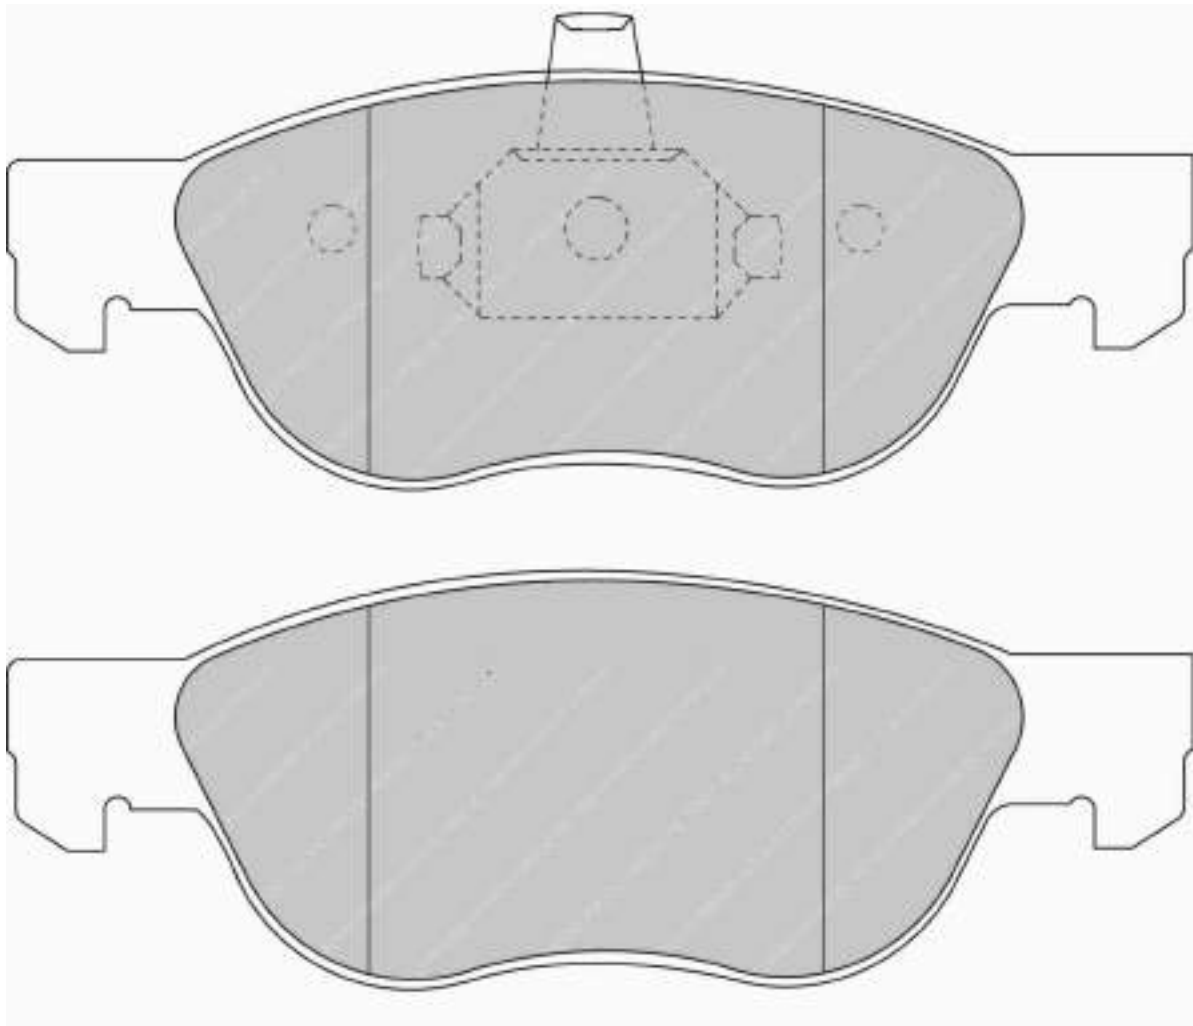

FRP3119

156.4mm = 6.157"

55.0mm = 2.165"

17.9mm = 0.705"

48.1mm = 1.894"

RENAULT Front

MATERIAL AVAILABILITY

H	C	R	W	WB	Z	ZB
					✓	