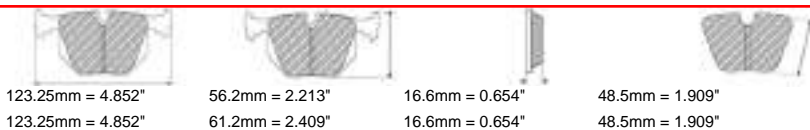

FCP4434

WVA No: 25008, 25010