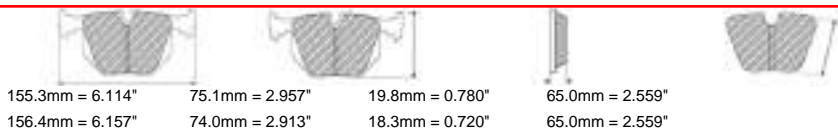

FCP1631

WVA No: 24142 20,60 - 24141 19,10