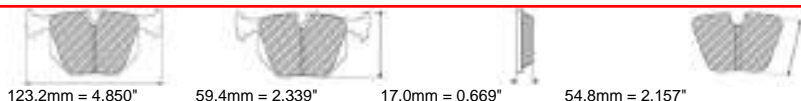

FCP857

WVA No: 21282 17,30

FMSI No: D548