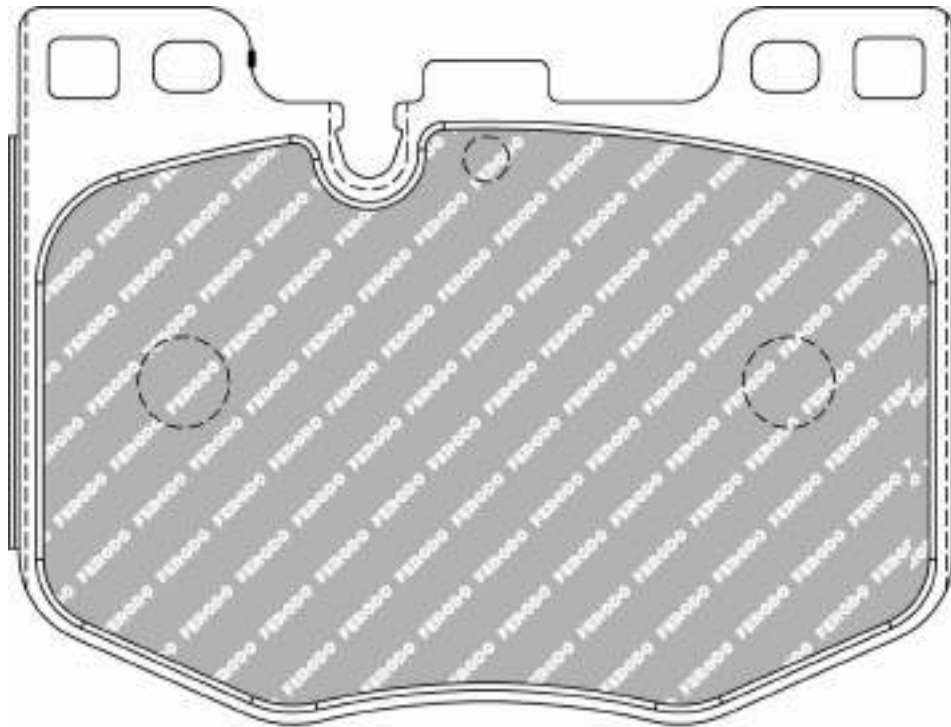

FCP5055

WVA No: 22425

126.42mm = 4.977"

95.2mm = 3.748"

20.1mm = 0.791"

75.2mm = 2.961"

BMW Front, TOYOTA Front

MATERIAL AVAILABILITY						
H	C	R	W	WB	Z	ZB

CROSS REFERENCE	
MINTEX	MDB3869
OE BMW	34116872750
OE BMW	34116874430
OE BMW	34116880734
OE BMW	34116880735
OE BMW	34116888457
OE BMW	34116888458
OE BMW	34116889570
OE TOYOTA	04465-WAA01
WVA	22425