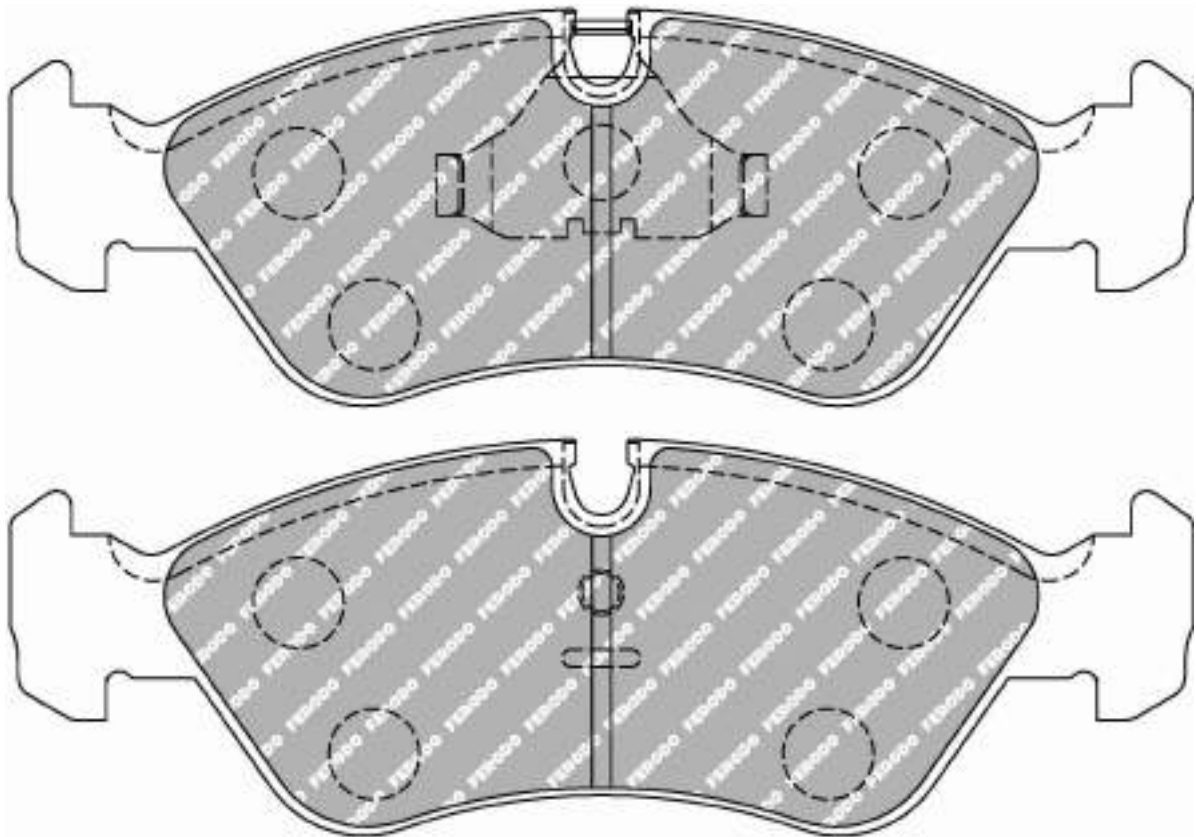

FCP584

WVA No: 21190 17,50

FMSI No: D403

DAEWOO Front, OPEL Front, VAUXHALL Front

MATERIAL AVAILABILITY						
H	C	R	W	WB	Z	ZB
✓		✓				

CROSS REFERENCE	
BREMBO	07.8301.19
CL BRAKES	4036
FMSI	D403
MINTEX	MDB1386
PAGID	1288
WVA	21190 17,50
WVA	21201-21190 17,50