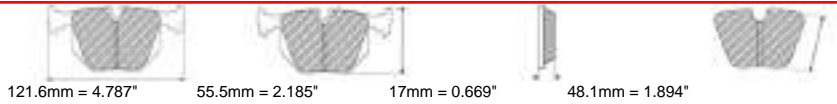

FCP5037

WVA No: 22904, 22905, 22906