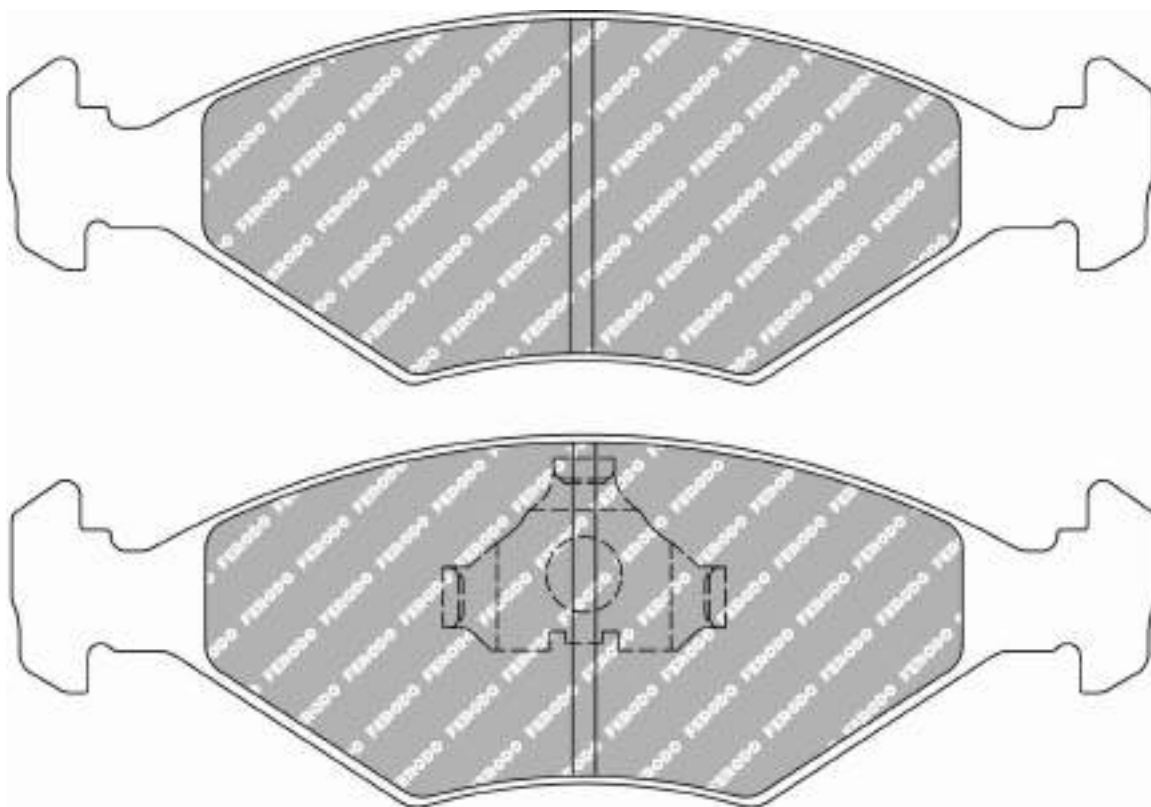

FCP519

WVA No: 21193 18,00

151.5mm = 5.965"
151.5mm = 5.965"

49.3mm = 1.941"
49.3mm = 1.941"

18.0mm = 0.709"
18.0mm = 0.709"

44.1mm = 1.736"
44.1mm = 1.736"

FIAT Front, FIAT AUTO POLAND Front, INNOCENTI Front

MATERIAL AVAILABILITY						
H	C	R	W	WB	Z	ZB

CROSS REFERENCE	
BREMBO	07.8301.14
MINTEX	MDB1513
WVA	21193 18,00