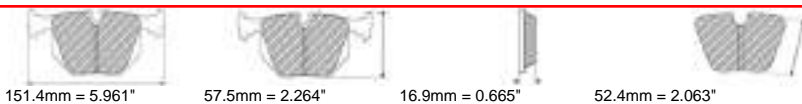

FCP1300

WVA No: 21925 17,80

FMSI No: D781