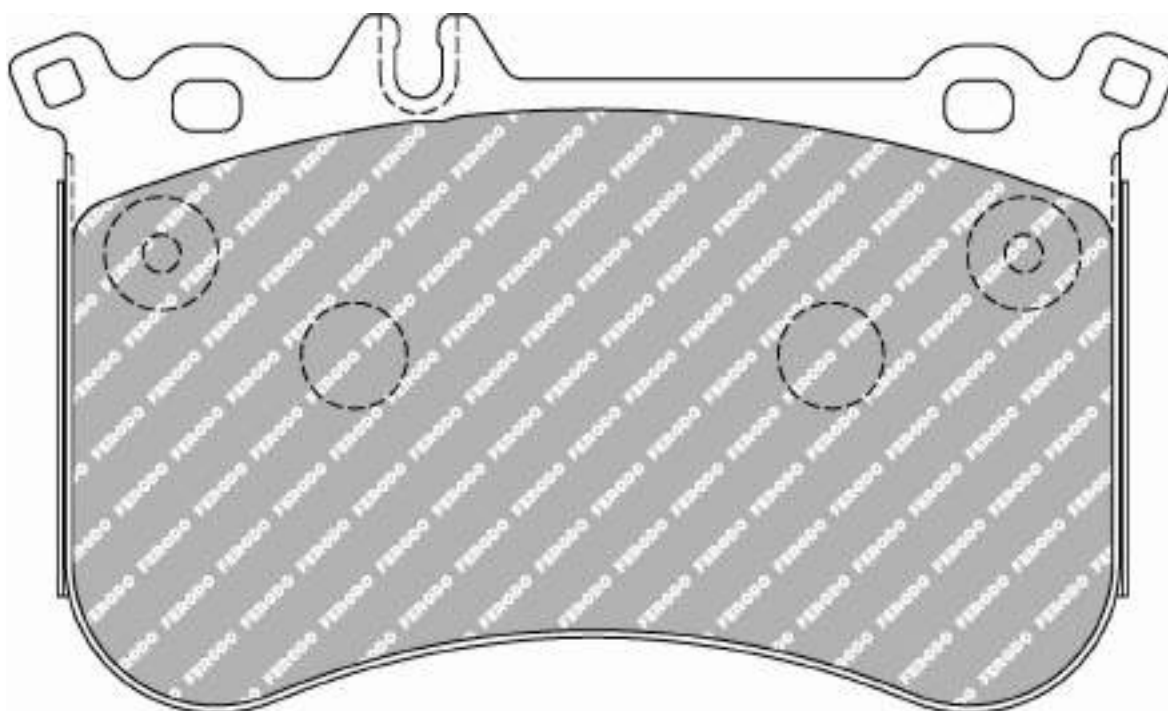

FCP4806

WVA No: 25219

154.6mm = 6.087"

92.6mm = 3.646"

16.7mm = 0.657"

68.7mm = 2.705"

MERCEDES Front

MATERIAL AVAILABILITY

H	C	R	W	WB	Z	ZB
✓		✉				

CROSS REFERENCE

PAGID	8188
PAGID	T2102
PAGID	T2419
WVA	25219