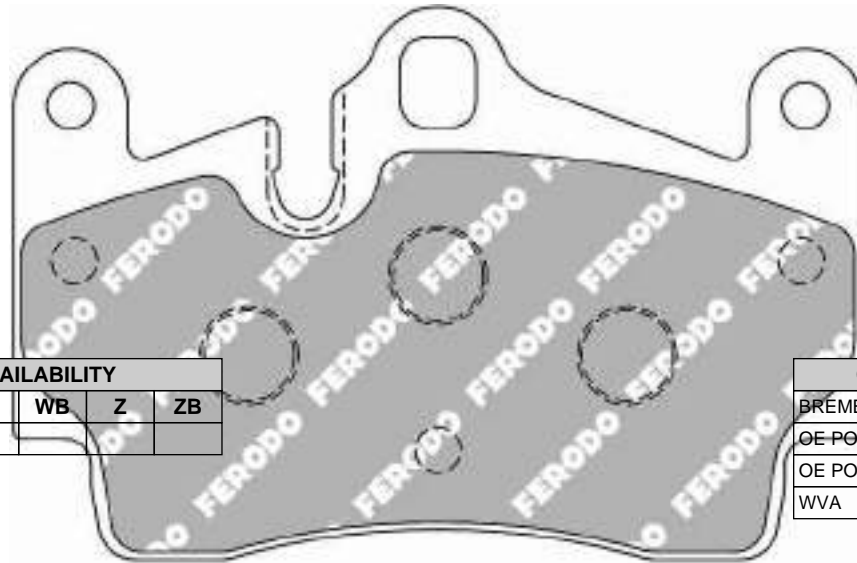

PORSCHE Rear

MATERIAL AVAILABILITY						
H	C	R	W	WB	Z	ZB

CROSS REFERENCE	
BREMBO	P 65 028
OE PORSCHE	987 352 939 900
OE PORSCHE	987 352 939 901
WVA	24541

FCP4972