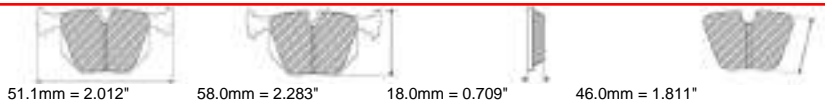

FRP3044

MATERIAL AVAILABILITY						
H	C	R	W	WB	Z	ZB
		✓			✉	

CROSS REFERENCE	
ALCON	PNF4493X603
ALCON	PNF4493X603.12
ALCON	PNF4493X603.4
ALCON	PNF4493X610.12
ALCON	PNF4493X610.4

FRP3045

84.8mm = 3.339"

68.0mm = 2.677"